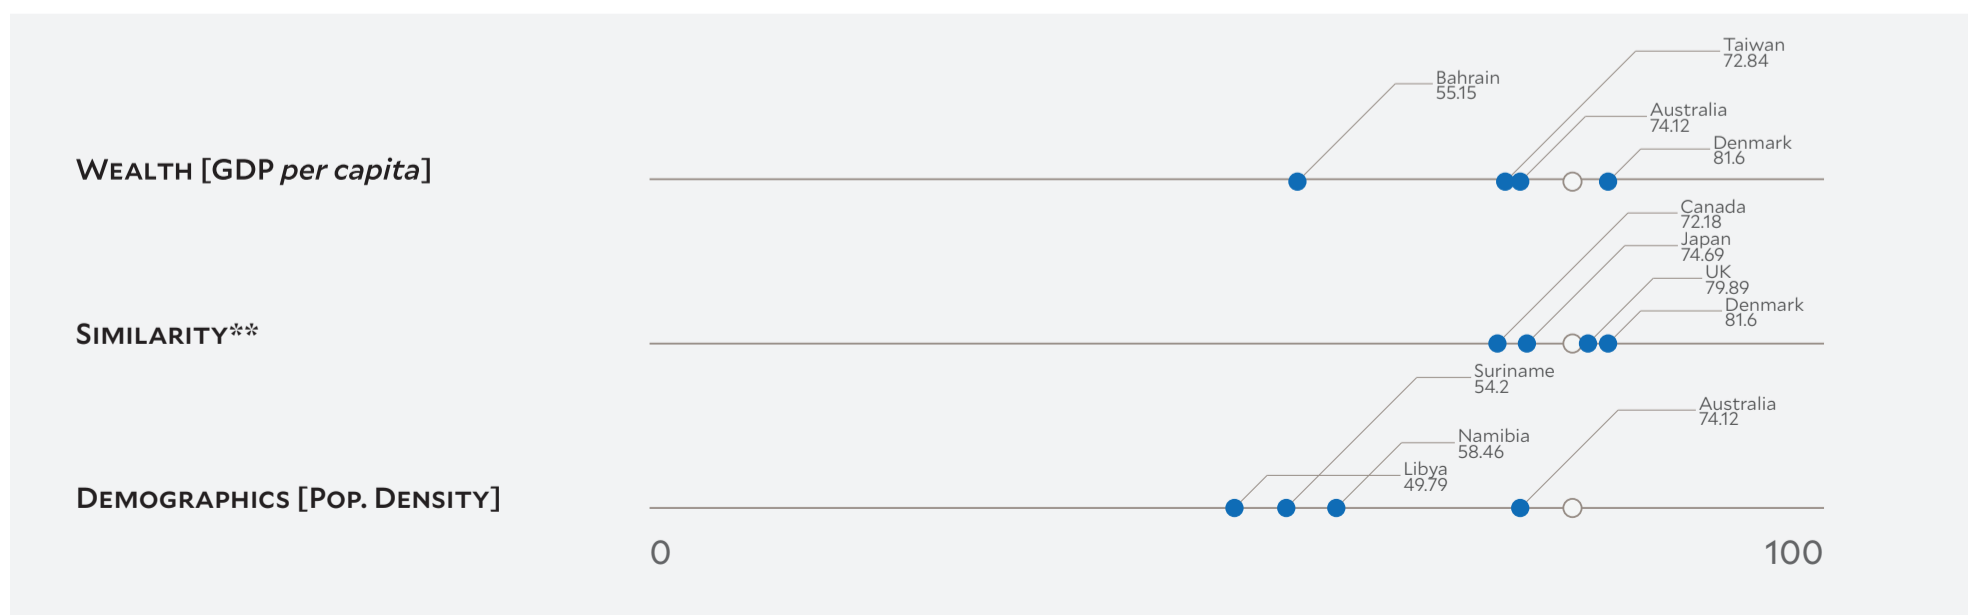

Country Profile ICELAND

2018 EPI Country Rank (out of 180)

11

EPI Score [0=worst, 100=best]

78.57

Population (millions) **0.334**

Land Area (sq. km) **100,250**

GDP (PPP 2011\$ billions) **15.1**

GDP *per capita* **45,276**

SDG Index* **79.3**

Country Scorecard

Peer Comparisons

* Sustainable Development Goals Index. ** Based on k-nearest neighbors algorithm