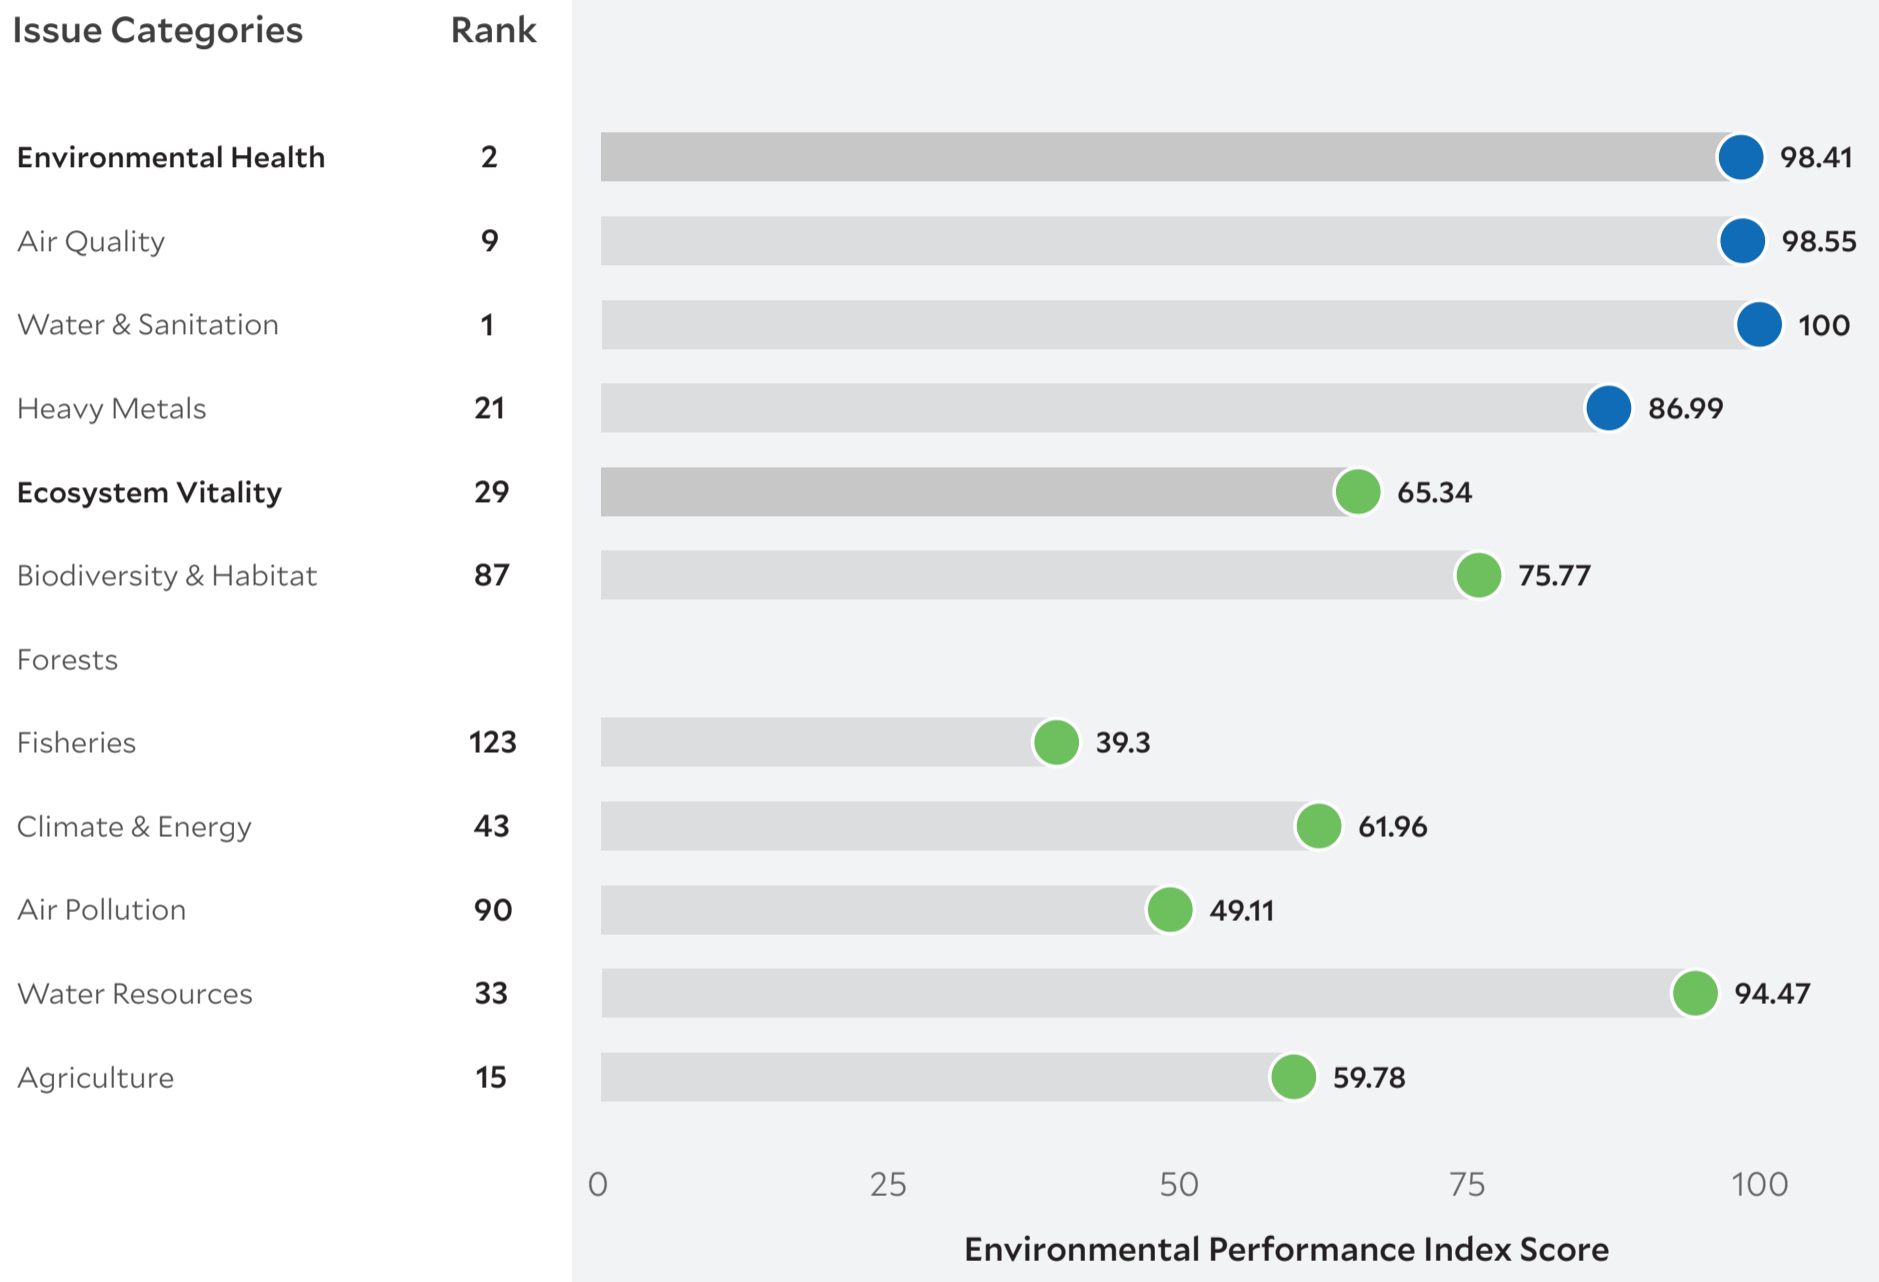

Country Profile ICELAND

2018 EPI Country Rank (out of 180)

11

EPI Score [0=worst, 100=best]

78.57

Population (millions) **0.334**

Land Area (sq. km) **100,250**

GDP (PPP 2011\$ billions) **15.1**

GDP *per capita* **45,276**

SDG Index* **79.3**

Country Scorecard

Peer Comparisons

* Sustainable Development Goals Index. ** Based on k-nearest neighbors algorithm