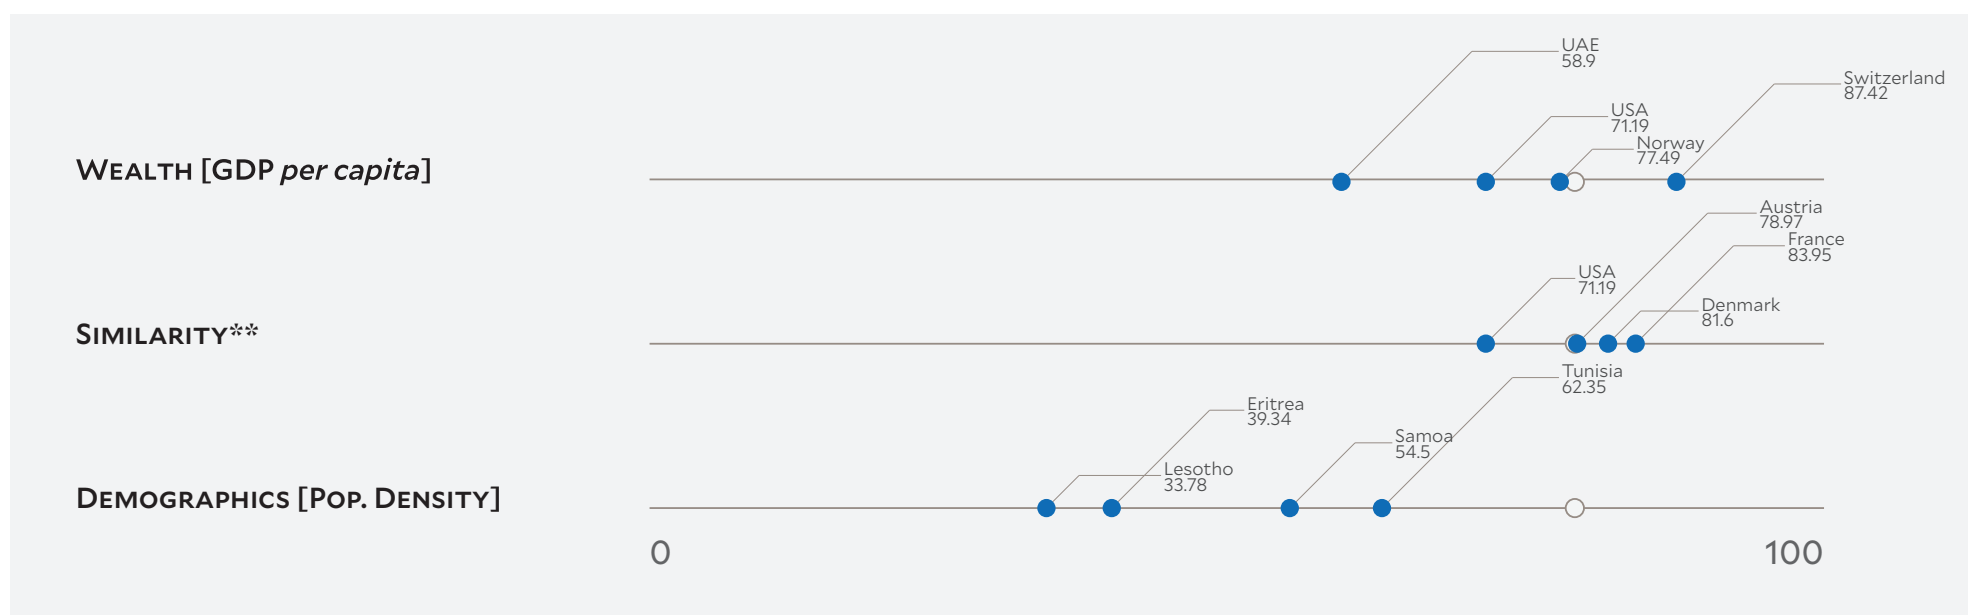

Country Profile IRELAND

2018 EPI Country Rank (out of 180)

9

EPI Score [0=worst, 100=best]

78.77

Population (millions) **4.8**

Land Area (sq. km) **68,890**

GDP (PPP 2011\$ billions) **300.7**

GDP *per capita* **62,992**

SDG Index* **77.9**

Country Scorecard

Peer Comparisons

* Sustainable Development Goal Index. ** Based on k-nearest neighbors algorithm