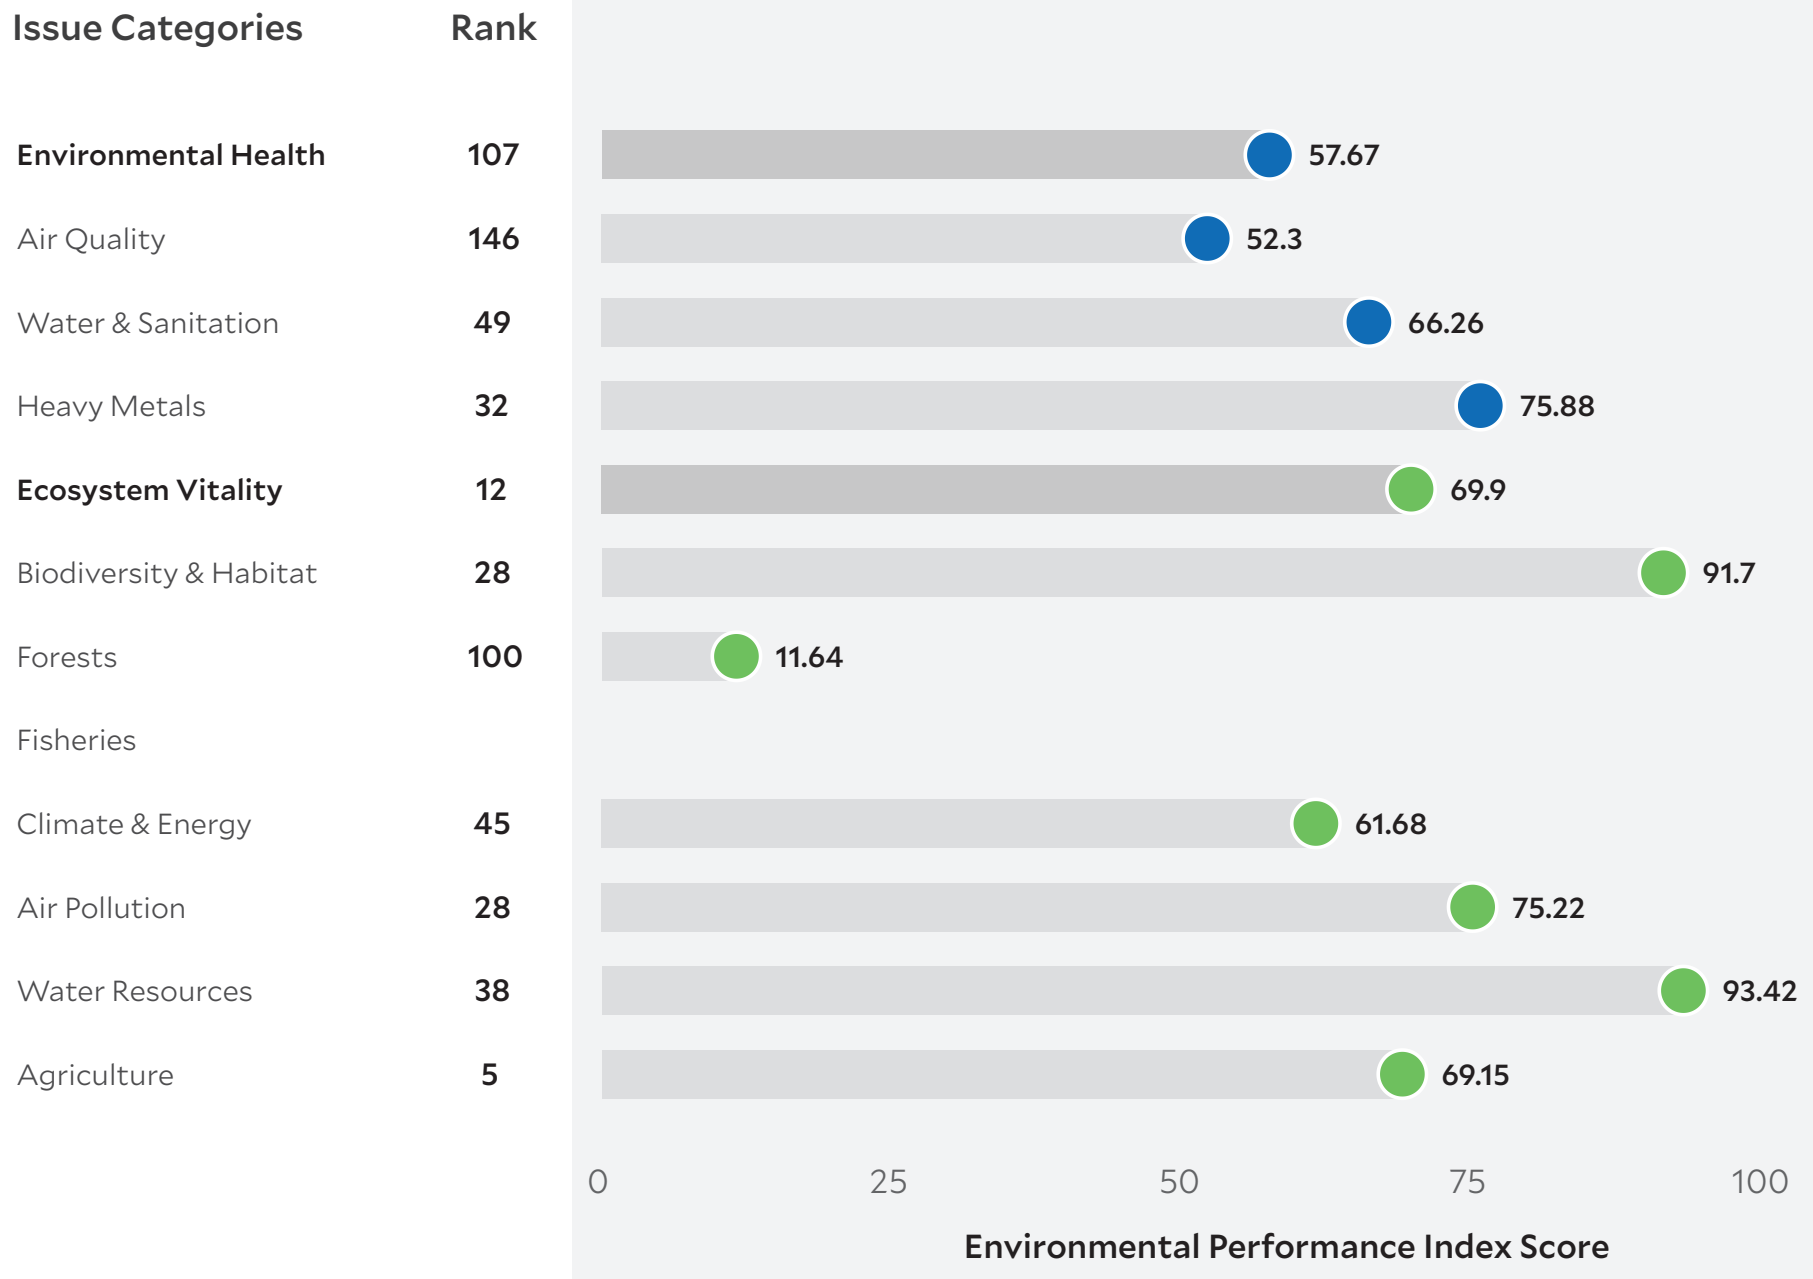

Country Profile HUNGARY

2018 EPI Country Rank (out of 180)

43

EPI Score [0=worst, 100=best]

65.01

Population (millions)	9.8
Land Area (sq. km)	90,530
GDP (PPP 2011\$ billions)	251.9
GDP <i>per capita</i>	25,654
SDG Index*	78

Country Scorecard

Peer Comparisons

* Sustainable Development Goal Index. ** Based on k-nearest neighbors algorithm