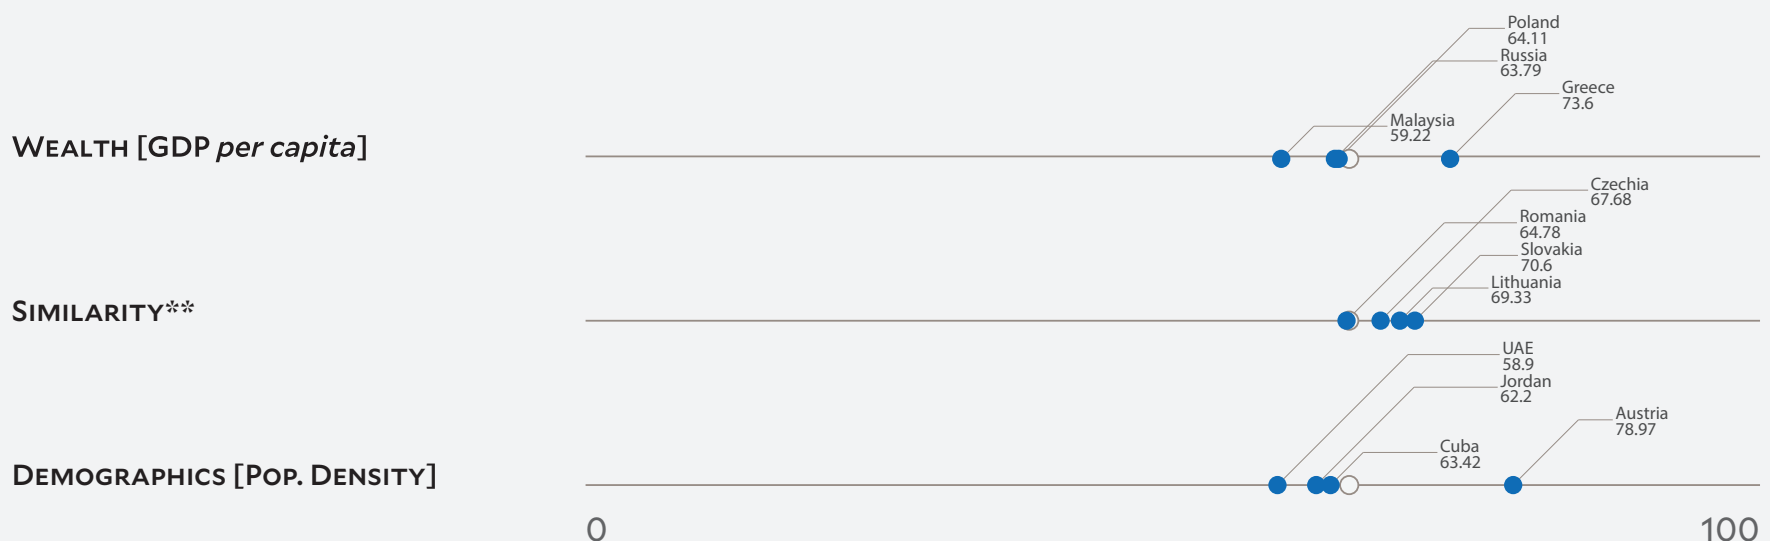

Country Profile HUNGARY

2018 EPI Country Rank (out of 180)

43

EPI Score [0=worst, 100=best]

65.01

Population (millions)	9.8
Land Area (sq. km)	90,530
GDP (PPP 2011\$ billions)	251.9
GDP <i>per capita</i>	25,654
SDG Index*	78

Country Scorecard

Peer Comparisons

* Sustainable Development Goal Index. ** Based on k-nearest neighbors algorithm