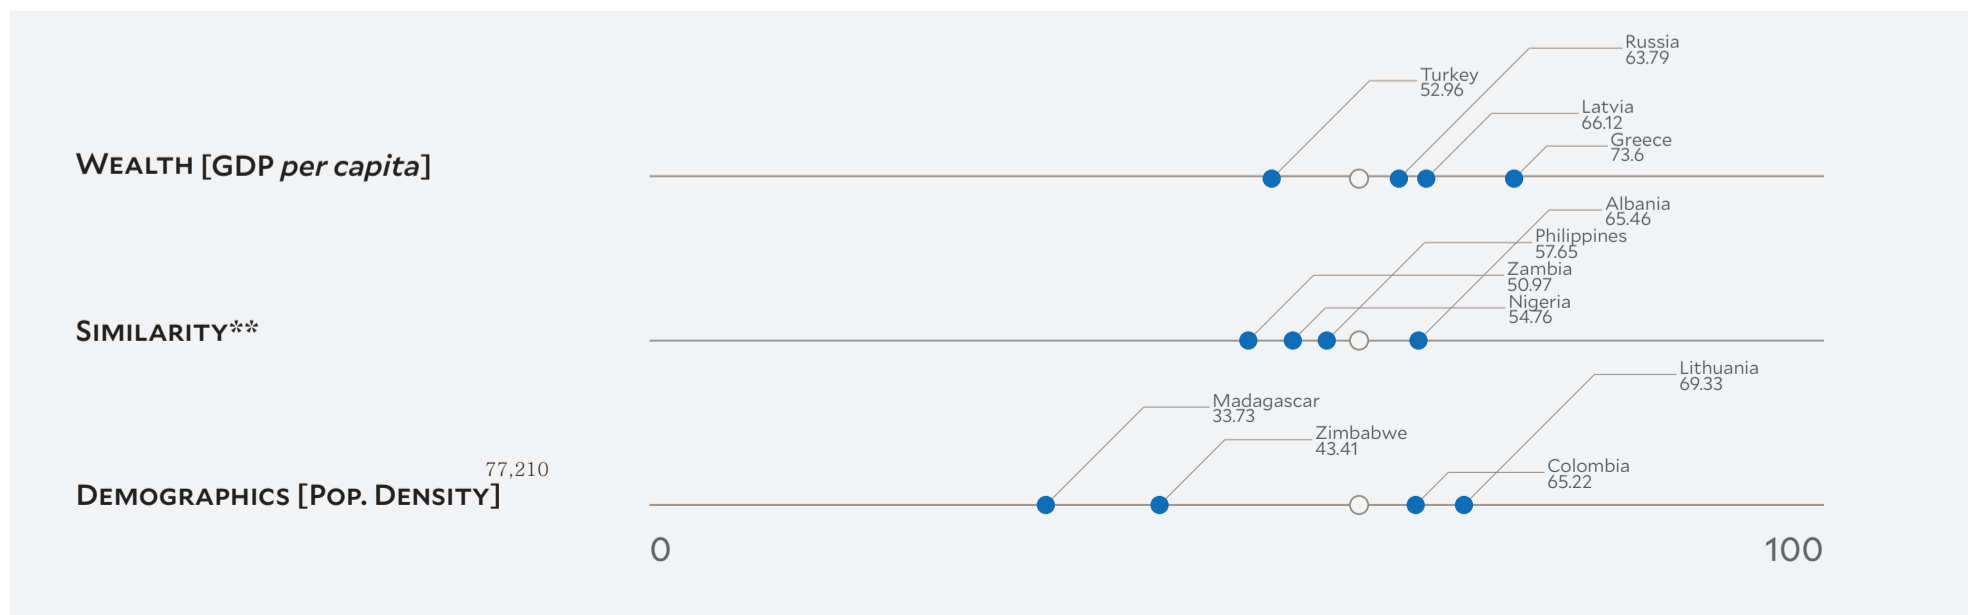

Peer Comparisons

* Sustainable Development Goals Index. ** Based on k-nearest neighbors algorithm