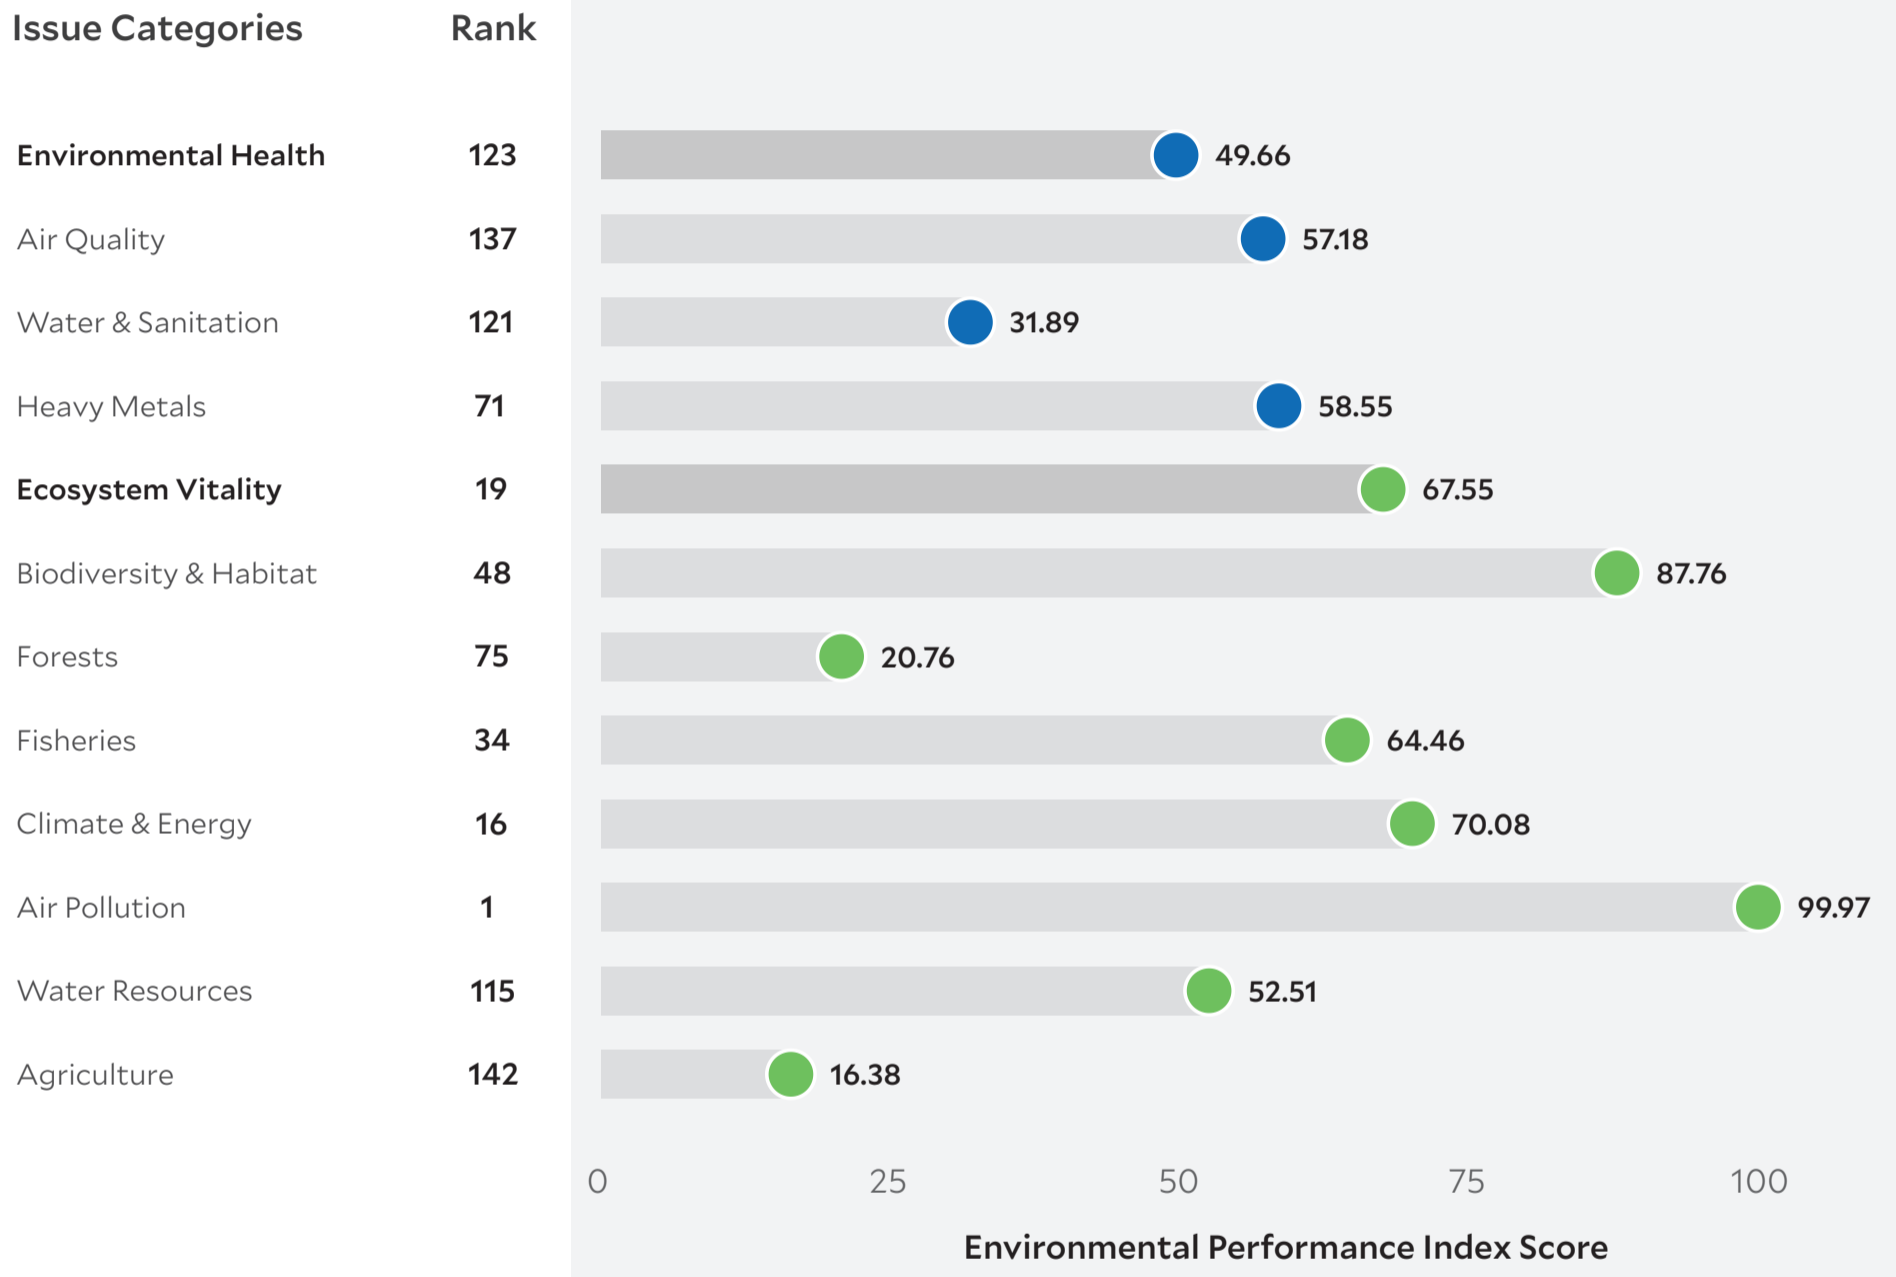

# Country Profile

## EQUATORIAL GUINEA

2018 EPI Country Rank (out of 180)

**71**

EPI Score [0=worst, 100=best]

**60.4**

Population (millions)	1.2
Land Area (sq. km)	28,050
GDP (PPP 2011\$ billions)	29.5
GDP <i>per capita</i>	24,163
SDG Index*	—

## Country Scorecard

## Peer Comparisons

\* Sustainable Development Goals Index. \*\* Based on k-nearest neighbors algorithm