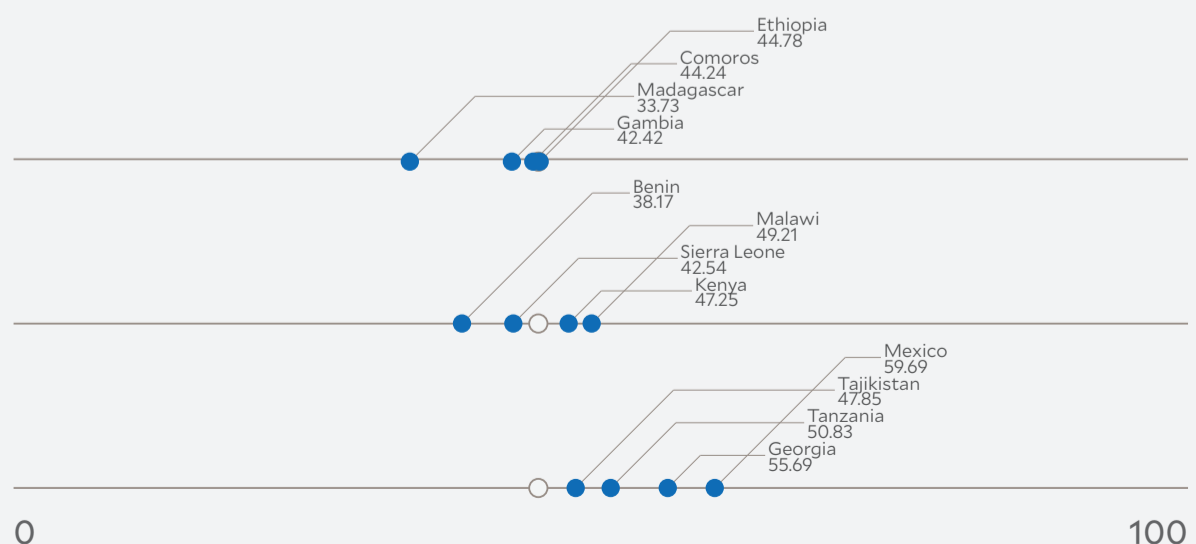

130

20.94

0 25 50 75 100

Environmental Performance Index Score

Peer Comparisons

WEALTH [GDP *per capita*]

SIMILARITY**

DEMOGRAPHICS [POP. DENSITY]

* Sustainable Development Goals Index. ** Based on k-nearest neighbors algorithm