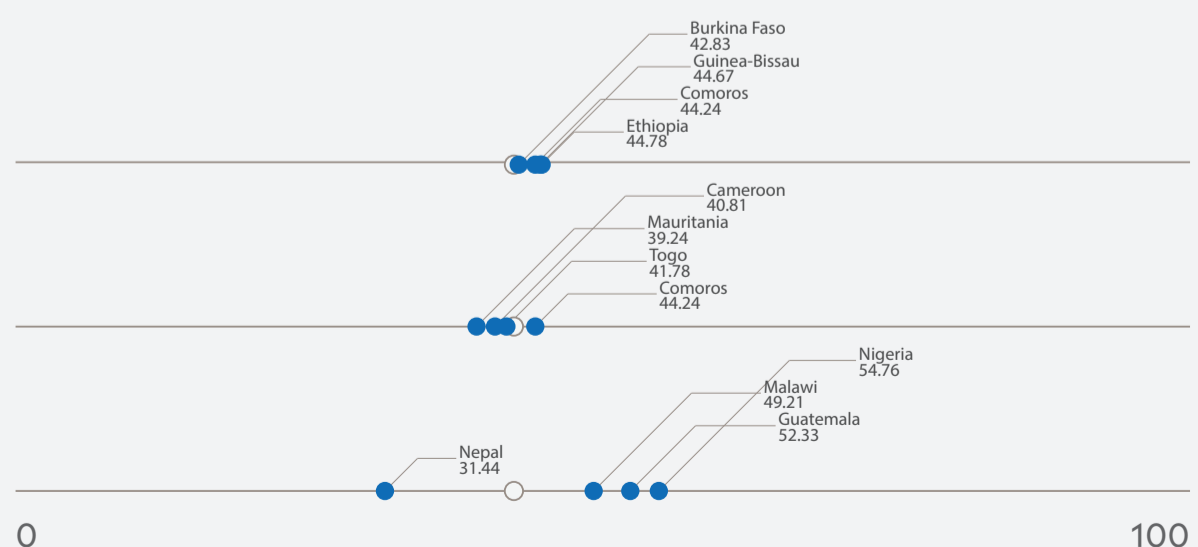

116

41.36

Water Resources

135

26.32

Agriculture

112

26.02

Peer Comparisons

WEALTH [GDP *per capita*]

SIMILARITY**

DEMOGRAPHICS [POP. DENSITY]

* Sustainable Development Goal Index. ** Based on k-nearest neighbors algorithm