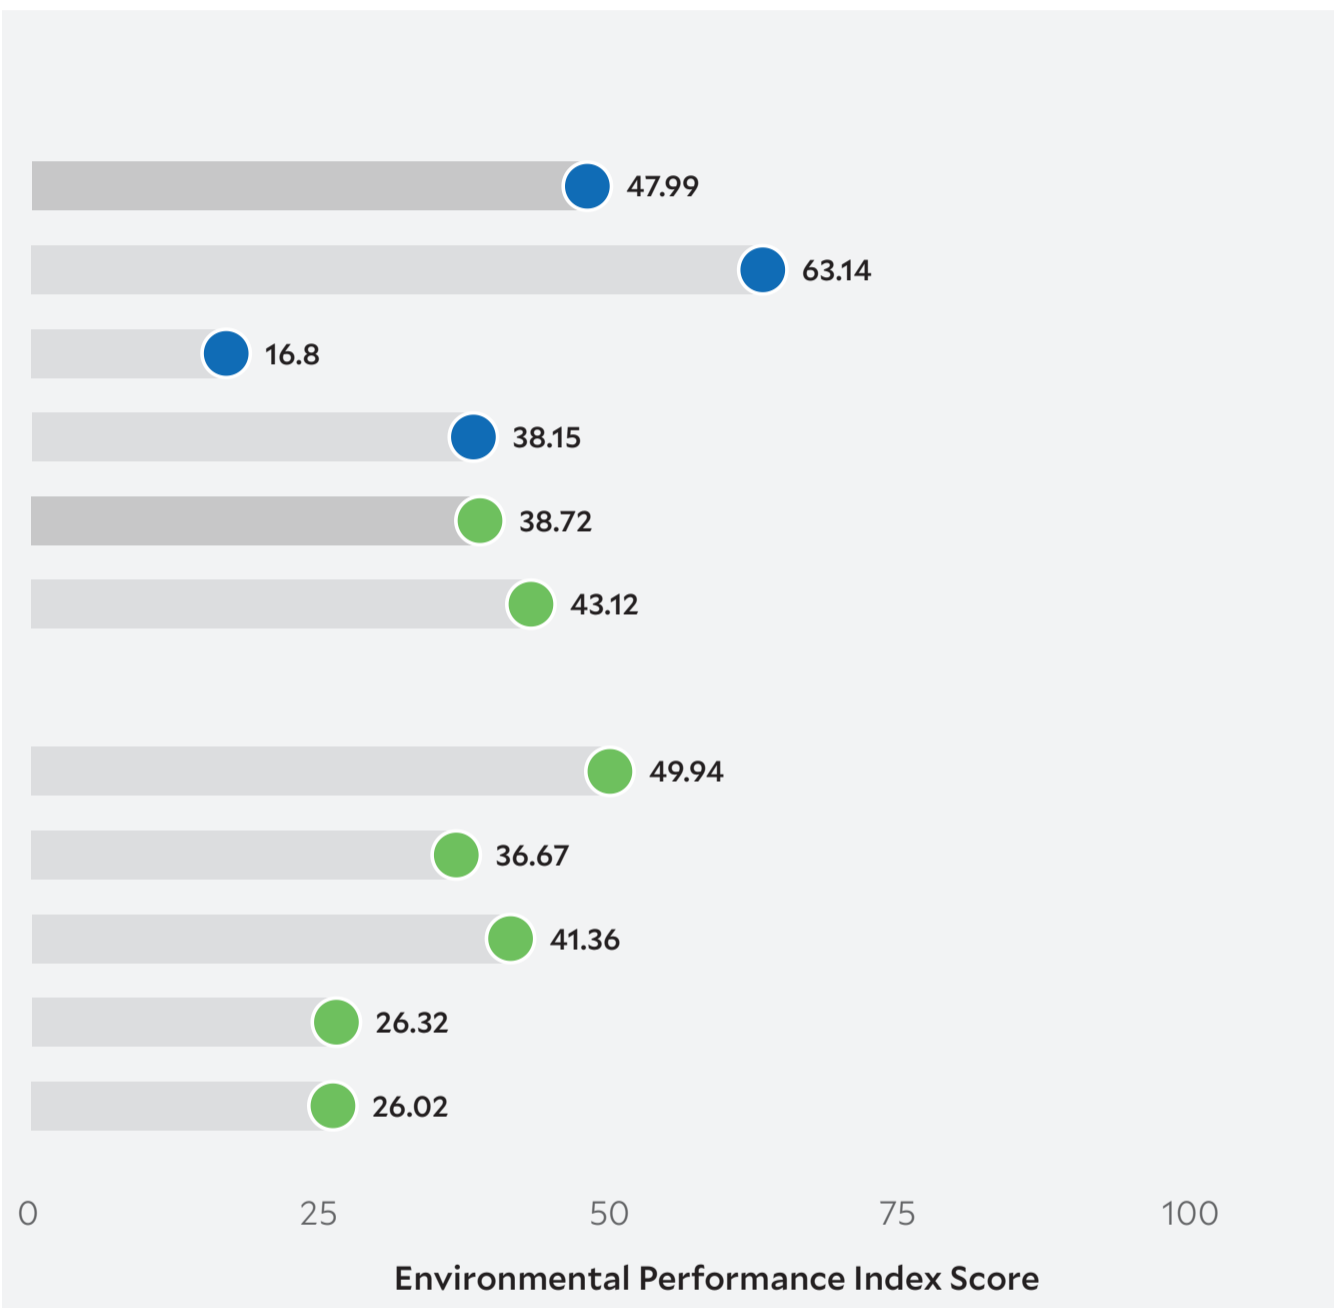

Forests

Fisheries

94

49.94

Climate & Energy

146

36.67

Air Pollution

116

41.36

Water Resources

135

26.32

Agriculture

112

26.02

Peer Comparisons

WEALTH [GDP *per capita*]

SIMILARITY**

DEMOGRAPHICS [POP. DENSITY]

* Sustainable Development Goal Index. ** Based on k-nearest neighbors algorithm