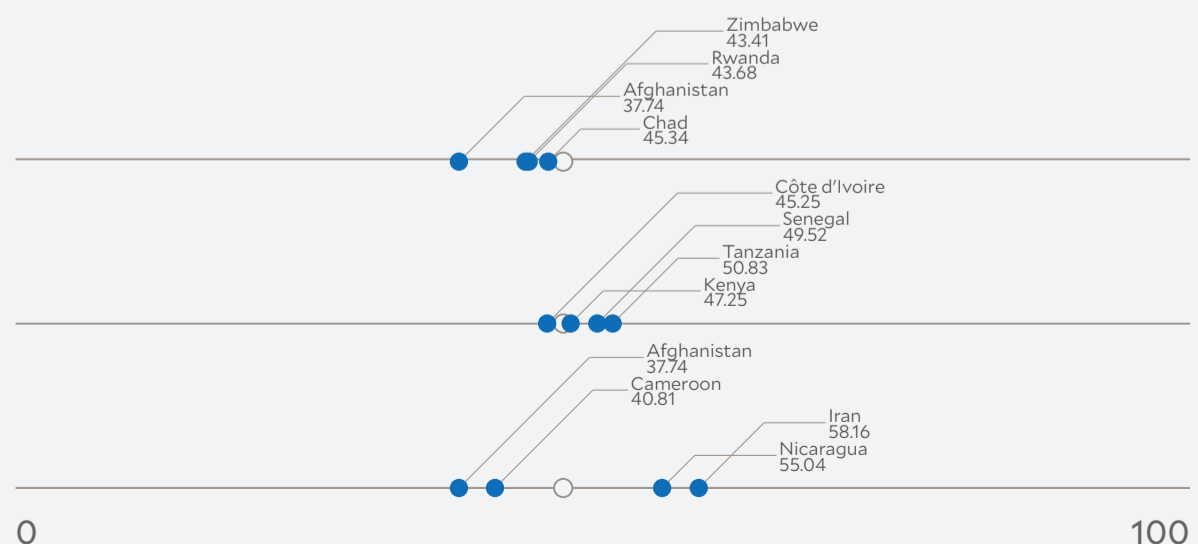

Peer Comparisons

WEALTH [GDP *per capita*]

SIMILARITY**

DEMOGRAPHICS [POP. DENSITY]

* Sustainable Development Goal Index. ** Based on k-nearest neighbors algorithm