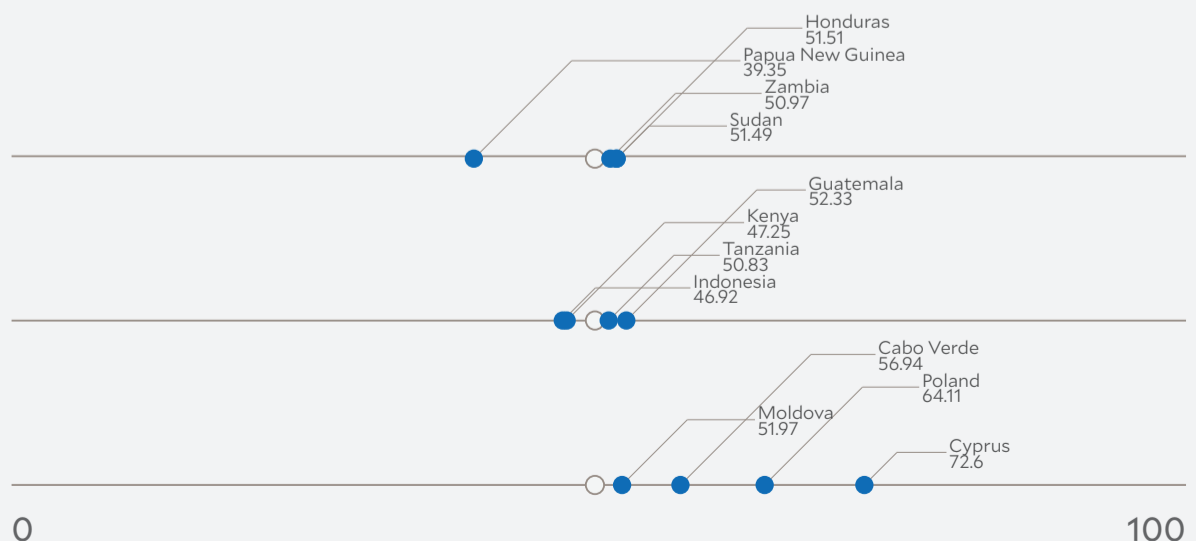

114

Agriculture

96

0 25 50 75 100

Environmental Performance Index Score

Peer Comparisons

WEALTH [GDP *per capita*]

SIMILARITY**

DEMOGRAPHICS [POP. DENSITY]

* Sustainable Development Goals Index. ** Based on k-nearest neighbors algorithm