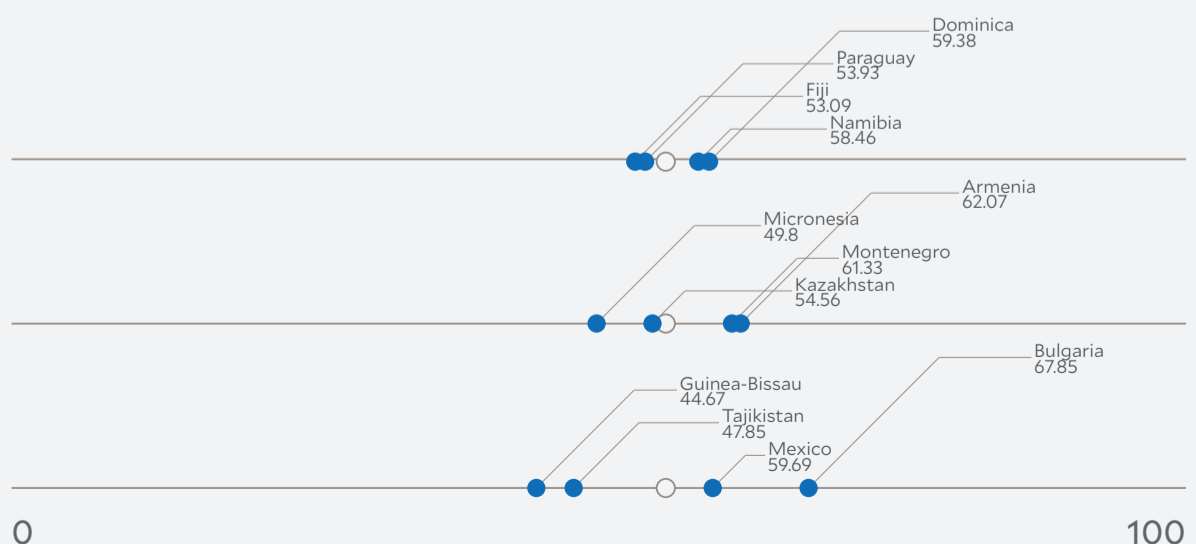

62

Agriculture

172

0 25 50 75 100

Environmental Performance Index Score

Peer Comparisons

WEALTH [GDP *per capita*]

SIMILARITY**

DEMOGRAPHICS [POP. DENSITY]

* Sustainable Development Goals Index. ** Based on k-nearest neighbors algorithm