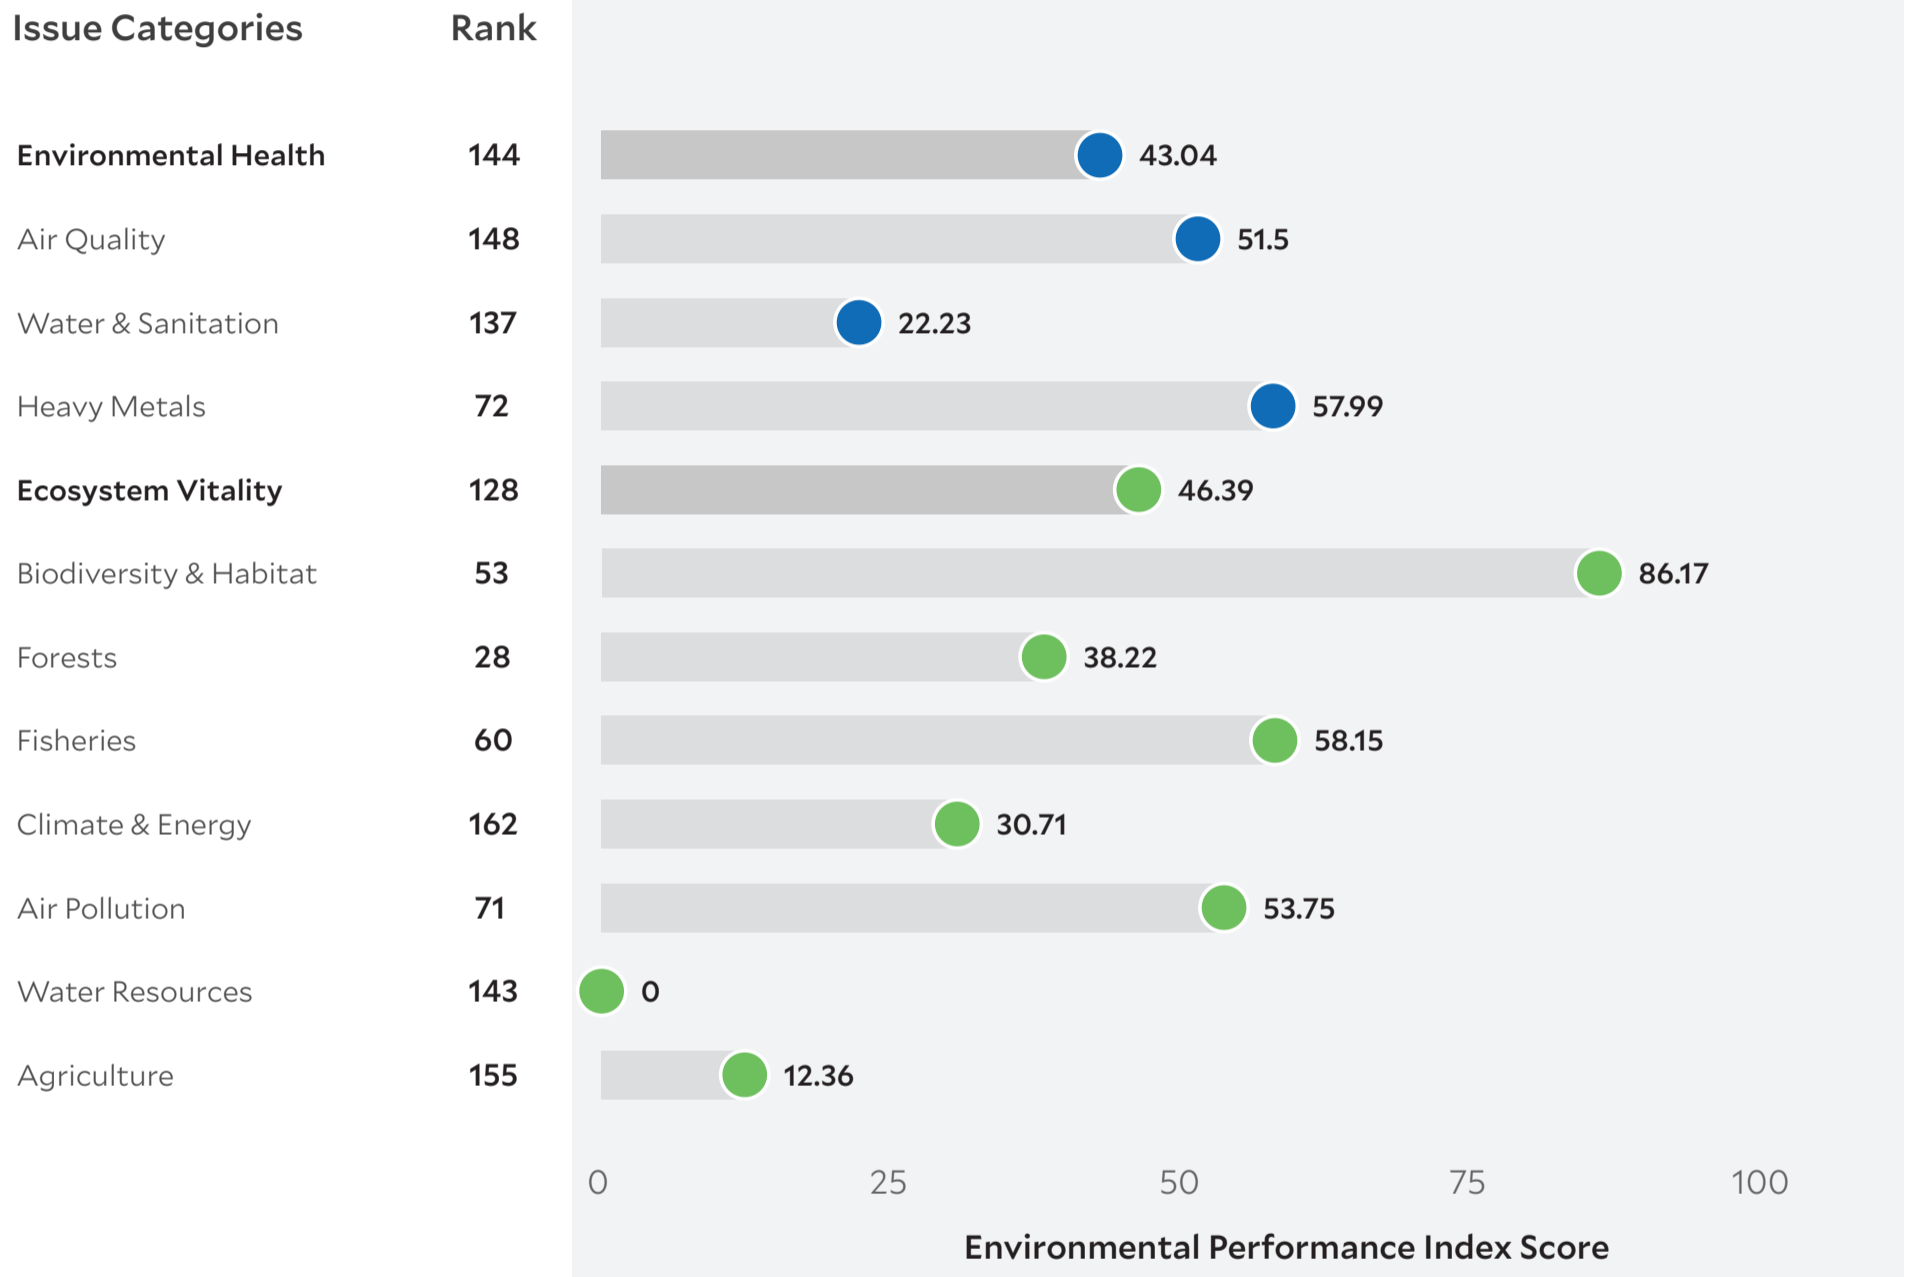

# Country Profile GABON

2018 EPI Country Rank (out of 180)

**140**

EPI Score [0=worst, 100=best]

**45.05**

Population (millions) 2.0

Land Area (sq. km) 257,670

GDP (PPP 2011\$ billions) 33.2

GDP *per capita* 16,786

SDG Index\* 65.1

## Country Scorecard

## Peer Comparisons

\* Sustainable Development Goal Index. \*\* Based on k-nearest neighbors algorithm