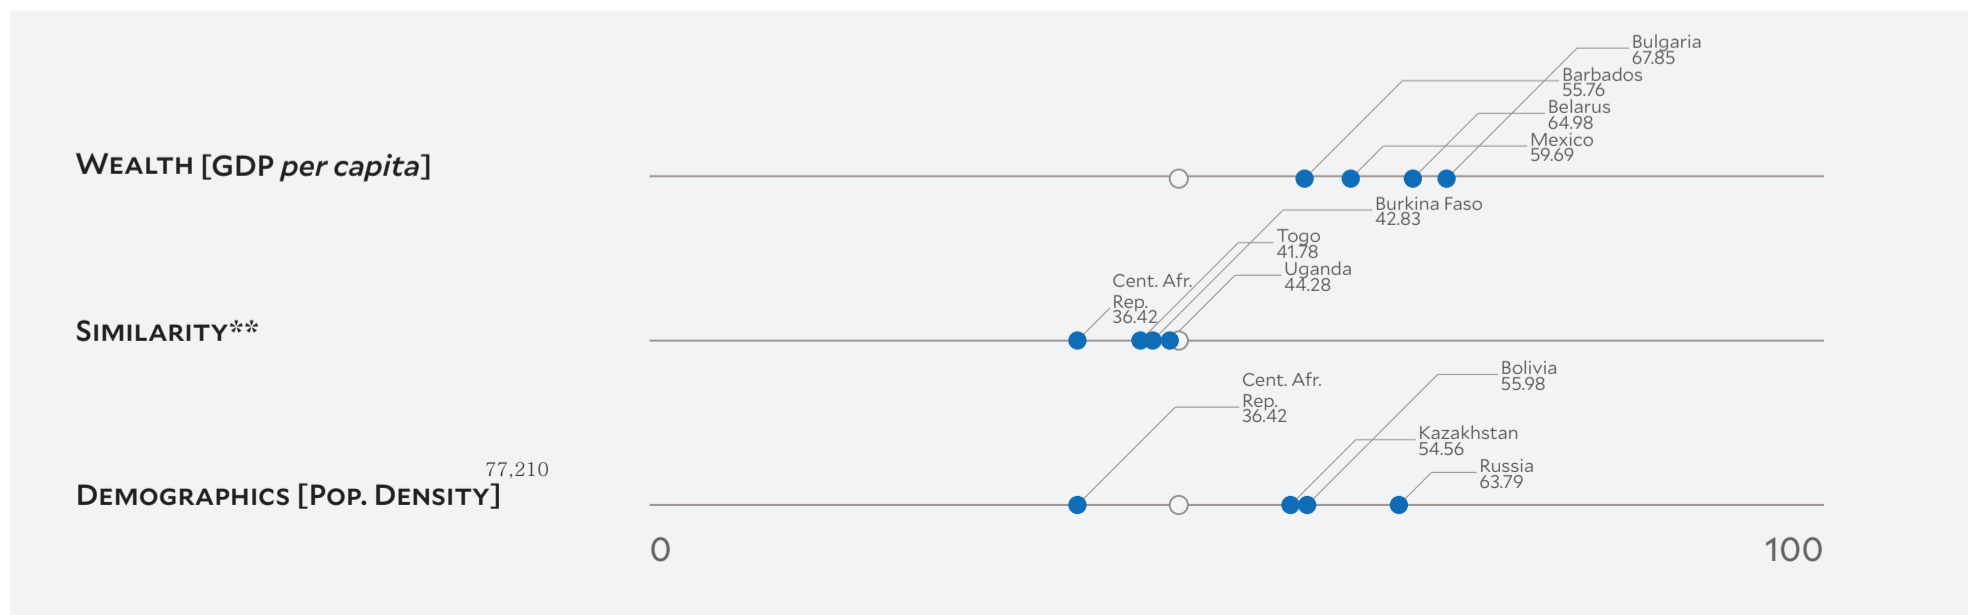

# Country Profile GABON

2018 EPI Country Rank (out of 180)

**140**

EPI Score [0=worst, 100=best]

**45.05**

Population (millions) 2.0

Land Area (sq. km) 257,670

GDP (PPP 2011\$ billions) 33.2

GDP *per capita* 16,786

SDG Index\* 65.1

## Country Scorecard

## Peer Comparisons

\* Sustainable Development Goal Index. \*\* Based on k-nearest neighbors algorithm