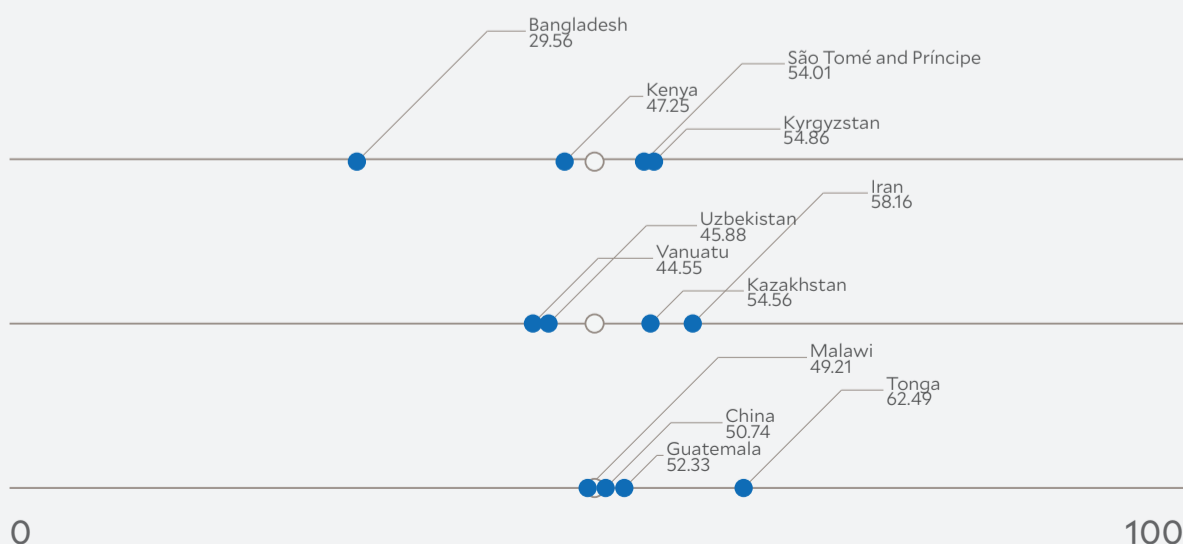

54.96

Water Resources

126

39.76

Agriculture

118

23.03

0 25 50 75 100

Environmental Performance Index Score

Peer Comparisons

WEALTH [GDP *per capita*]

SIMILARITY**

DEMOGRAPHICS [POP. DENSITY]

* Sustainable Development Goals Index. ** Based on k-nearest neighbors algorithm