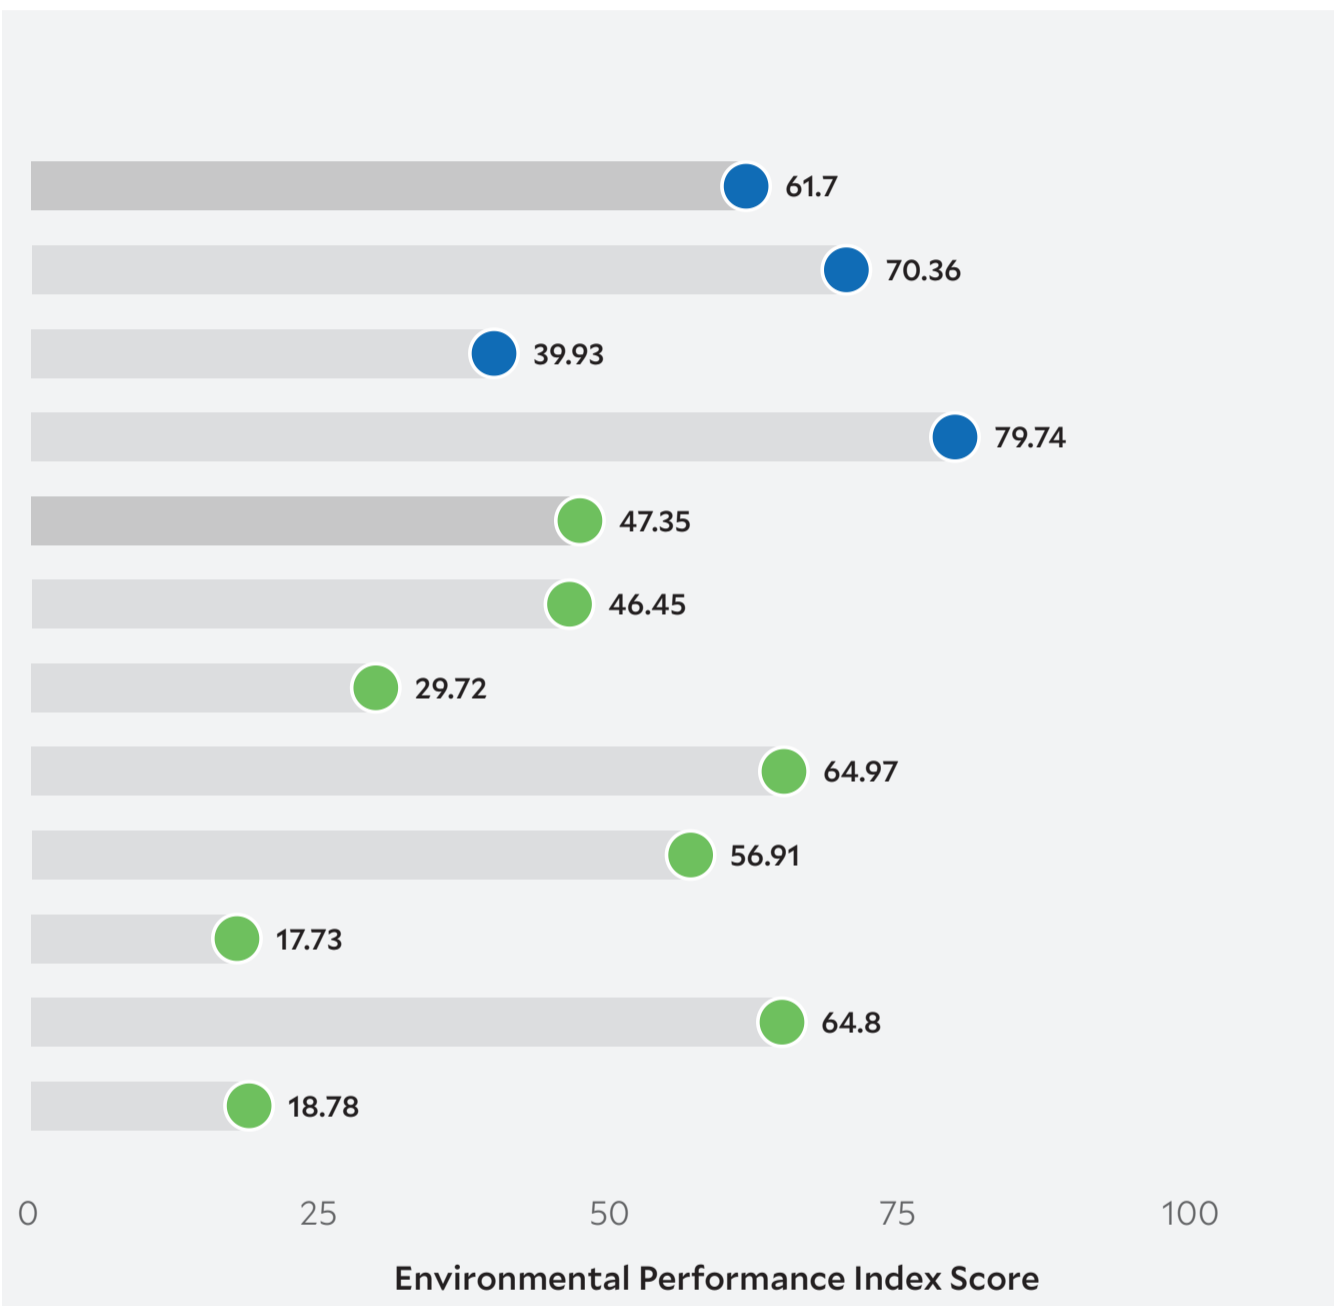

31

79.74

Ecosystem Vitality

120

47.35

Biodiversity & Habitat

145

46.45

Forests

44

29.72

Fisheries

32

64.97

Climate & Energy

58

56.91

Air Pollution

170

17.73

Water Resources

90

64.8

Agriculture

135

18.78

Peer Comparisons

WEALTH [GDP per capita]

SIMILARITY**

DEMOGRAPHICS [POP. DENSITY]

77,210

*Sustainable Development Goal Index. **Based k-nearest neighbors algorithm