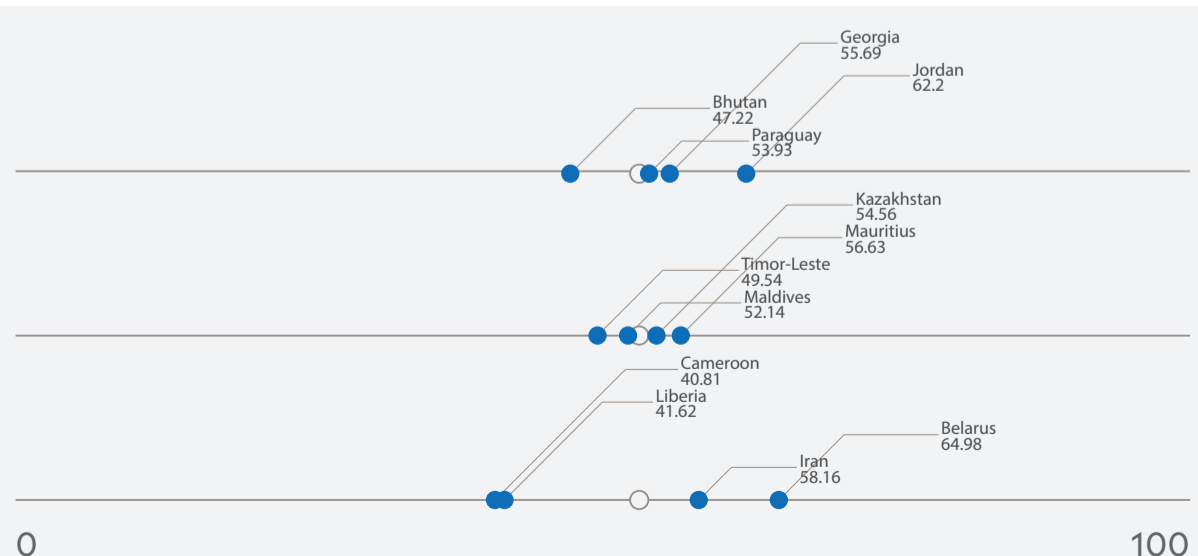

135

18.78

Peer Comparisons

WEALTH [GDP per capita]

SIMILARITY**

DEMOGRAPHICS [POP. DENSITY]

77,210

*Sustainable Development Goal Index. **Based k-nearest neighbors algorithm