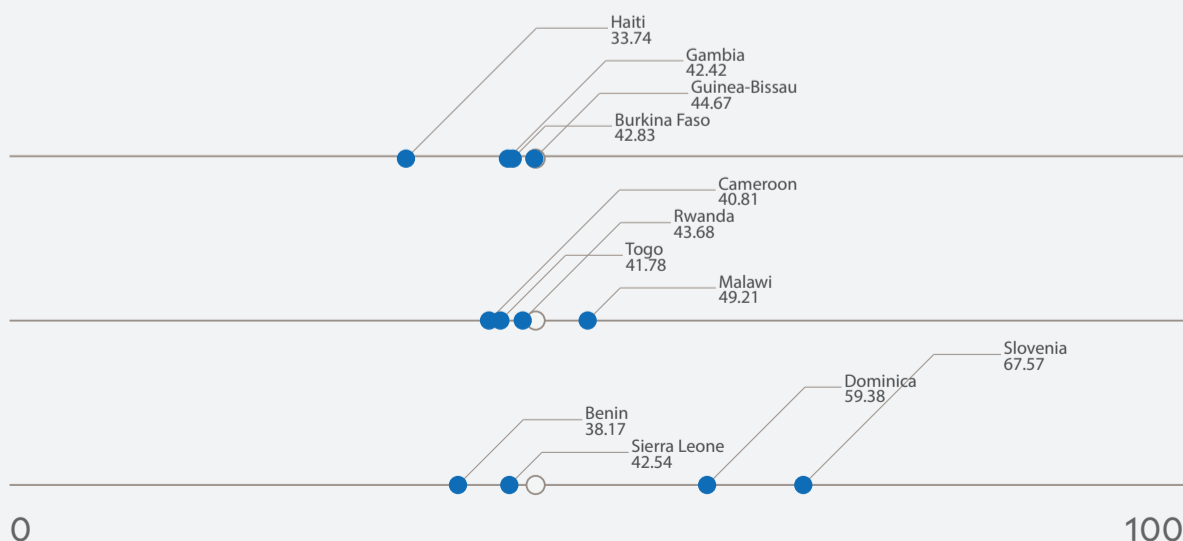

0 25 50 75 100

Environmental Performance Index Score

Peer Comparisons

WEALTH [GDP per capita]

SIMILARITY**

DEMOGRAPHICS [POP. DENSITY]

77,210

*Sustainable Development Goal Index. **Based on k-nearest neighbors algorithm