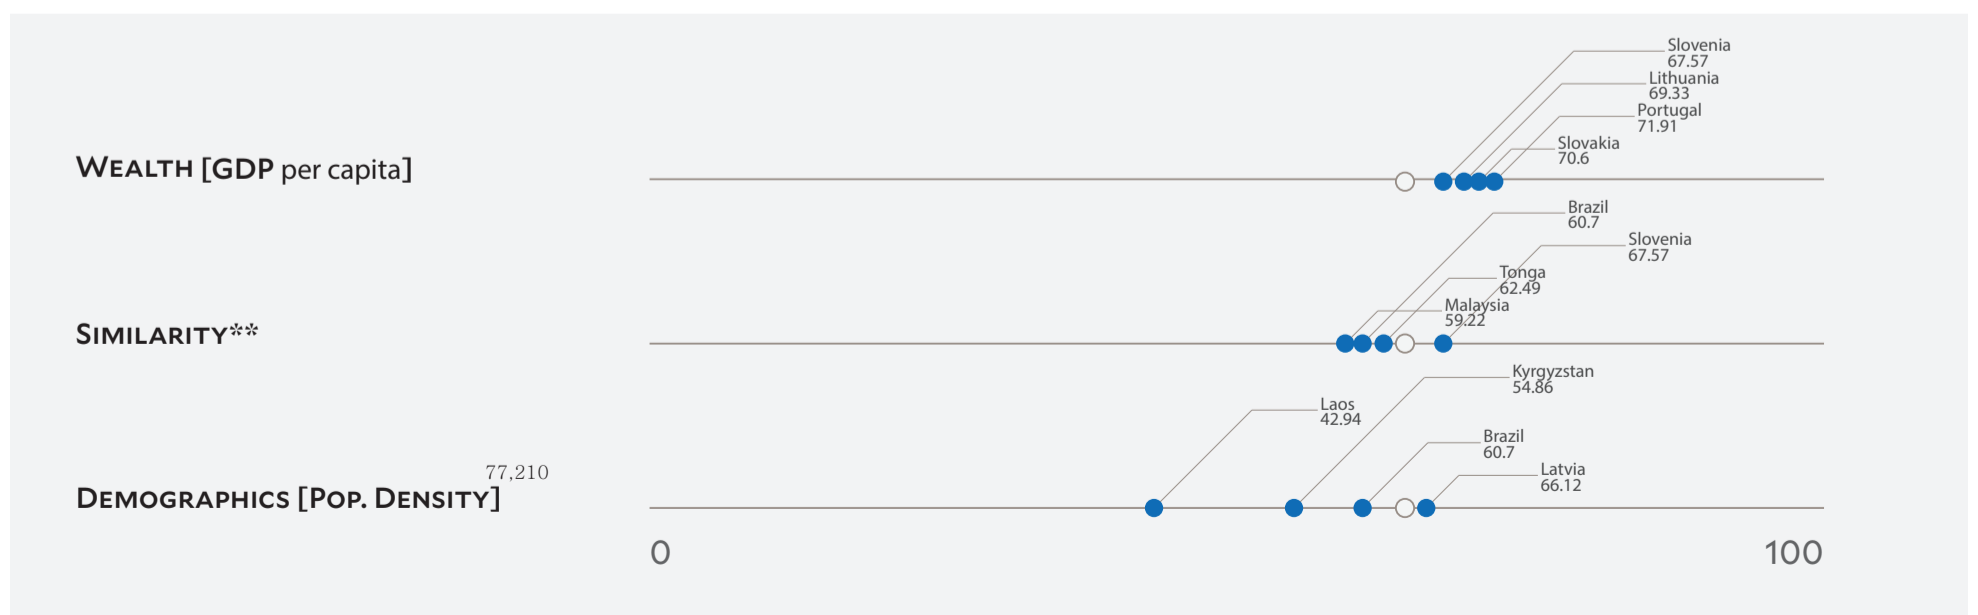

Country Profile ESTONIA

2018 EPI Country Rank (out of 180)

48

EPI Score [0=worst, 100=best]

64.31

Population (millions)	1.3
Land Area (sq. km)	42,390
GDP (PPP 2011\$ billions)	37.0
GDP <i>per capita</i>	28,095
SDG Index*	78.6

Country Scorecard

Peer Comparisons

*Sustainable Development Goal Index. **Based on k-nearest neighbors algorithm