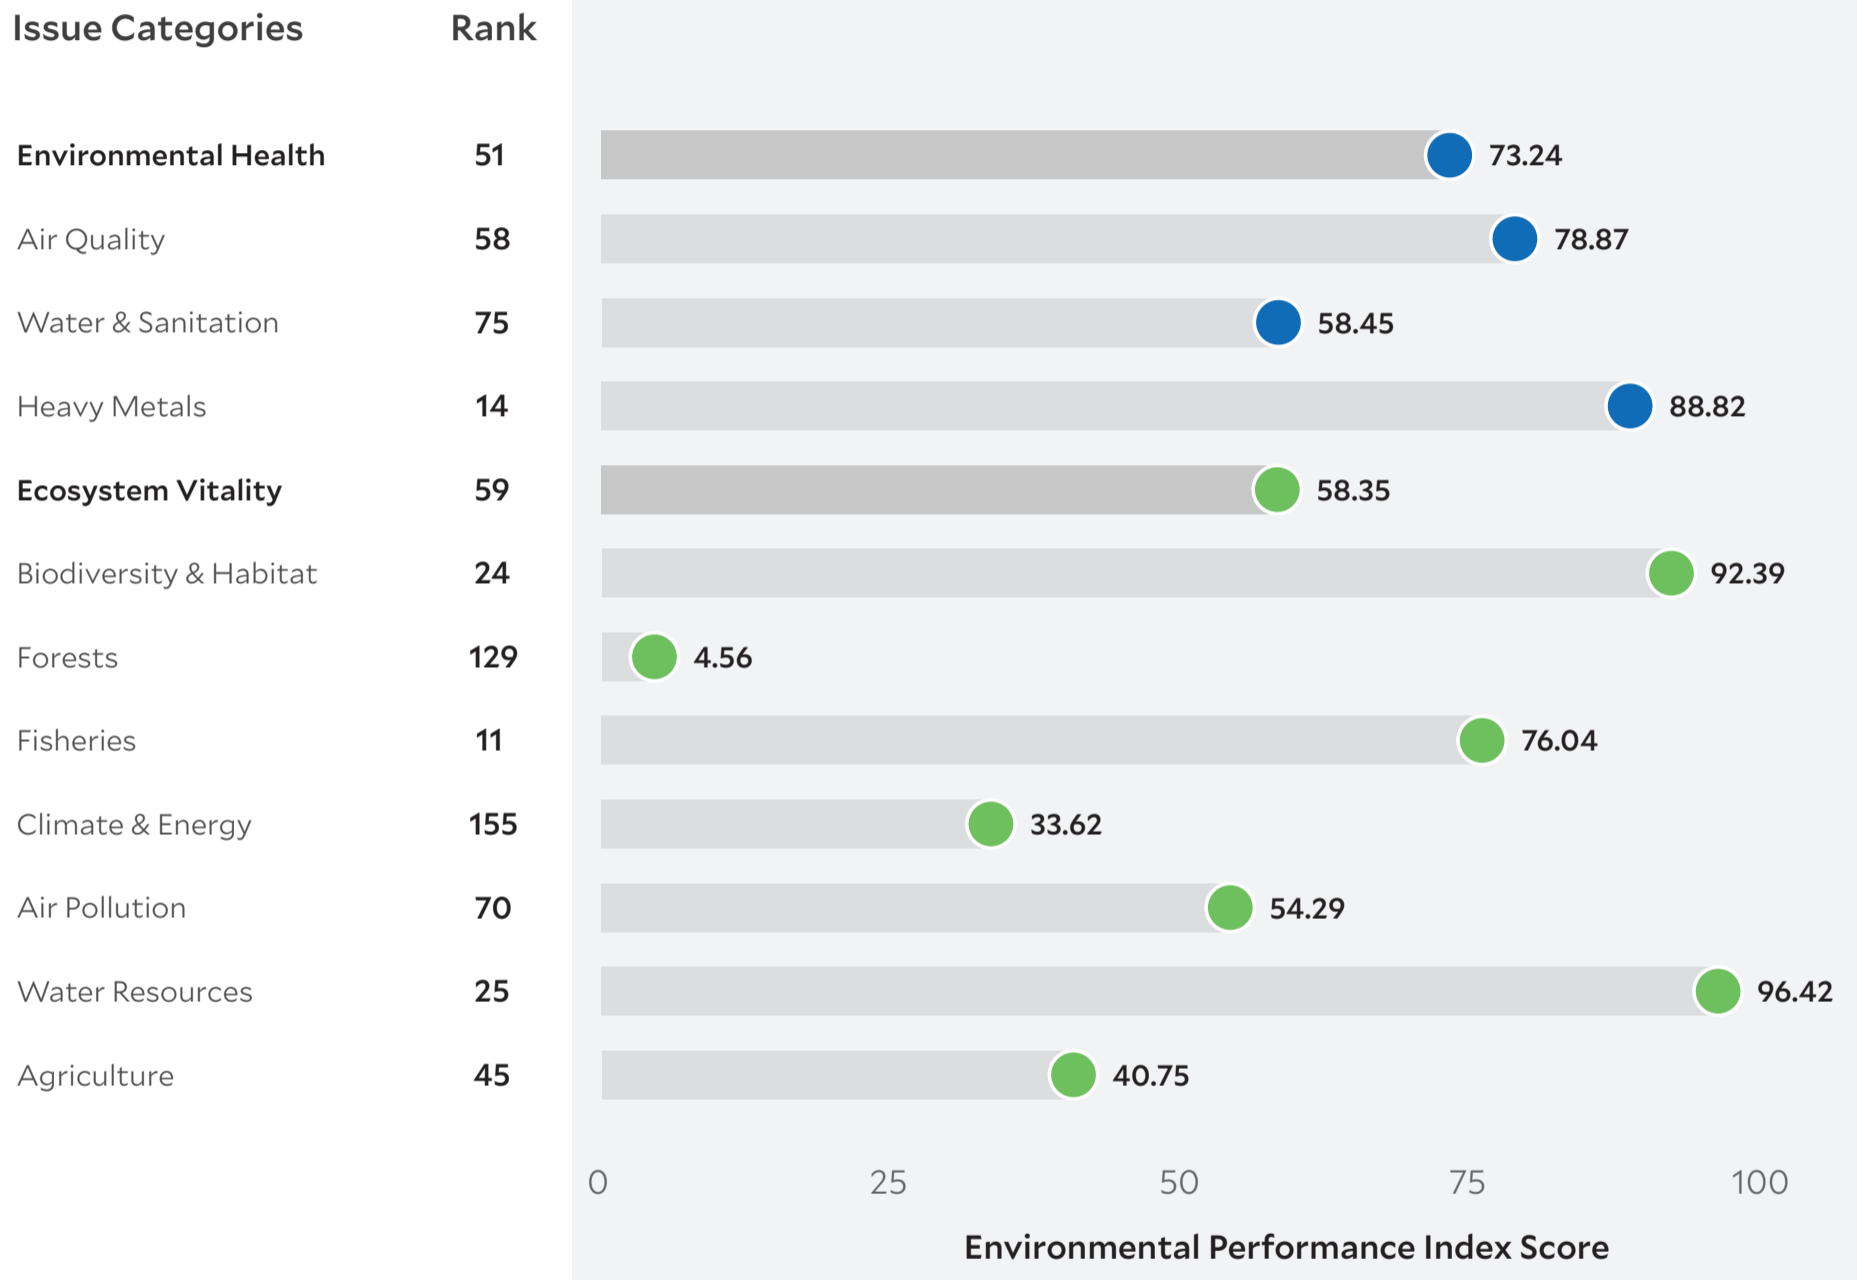

Country Profile ESTONIA

2018 EPI Country Rank (out of 180)

48

EPI Score [0=worst, 100=best]

64.31

Population (millions)	1.3
Land Area (sq. km)	42,390
GDP (PPP 2011\$ billions)	37.0
GDP <i>per capita</i>	28,095
SDG Index*	78.6

Country Scorecard

Peer Comparisons

*Sustainable Development Goal Index. **Based on k-nearest neighbors algorithm