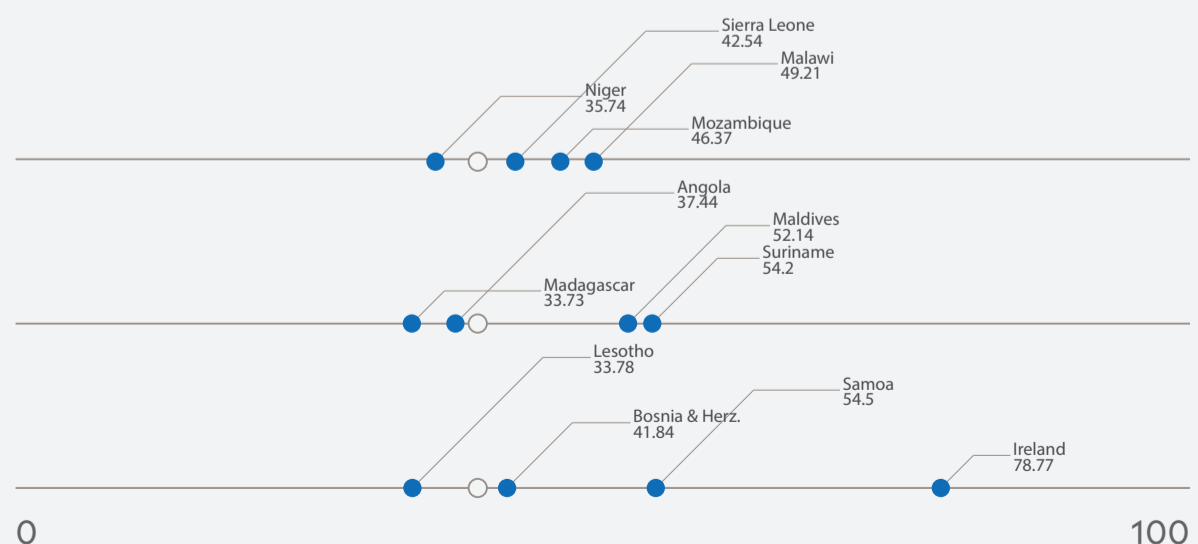

0 25 50 75 100

Environmental Performance Index Score

Peer Comparisons

WEALTH [GDP per capita]

SIMILARITY**

DEMOGRAPHICS [POP. DENSITY]

77,210

*Sustainable Development Goal Index. **Based on k-nearest neighbors algorithm