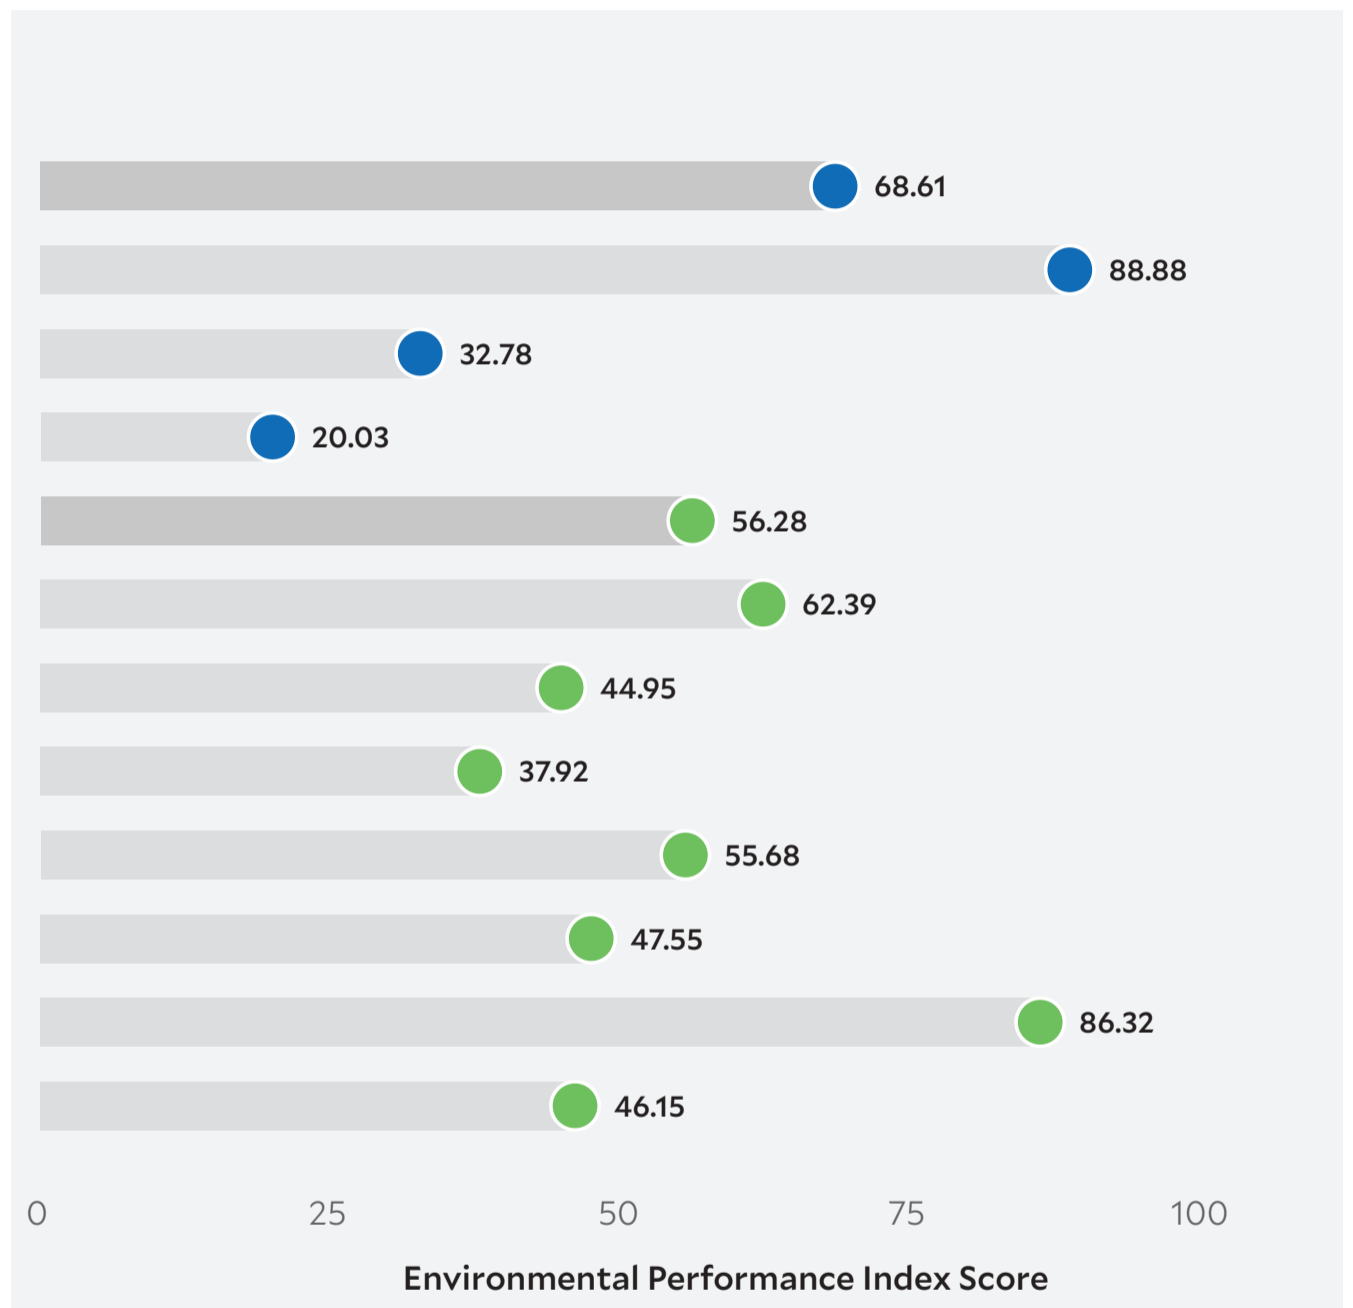

### Rank

**Environmental Health**

70

Air Quality

32

Water & Sanitation

119

Heavy Metals

171

**Ecosystem Vitality**

67

Biodiversity & Habitat

123

Forests

22

Fisheries

126

Climate & Energy

63

Air Pollution

99

Water Resources

53

Agriculture

## Peer Comparisons

\*Sustainable Development Goal Index. \*\*Based on k-nearest neighbors algorithm