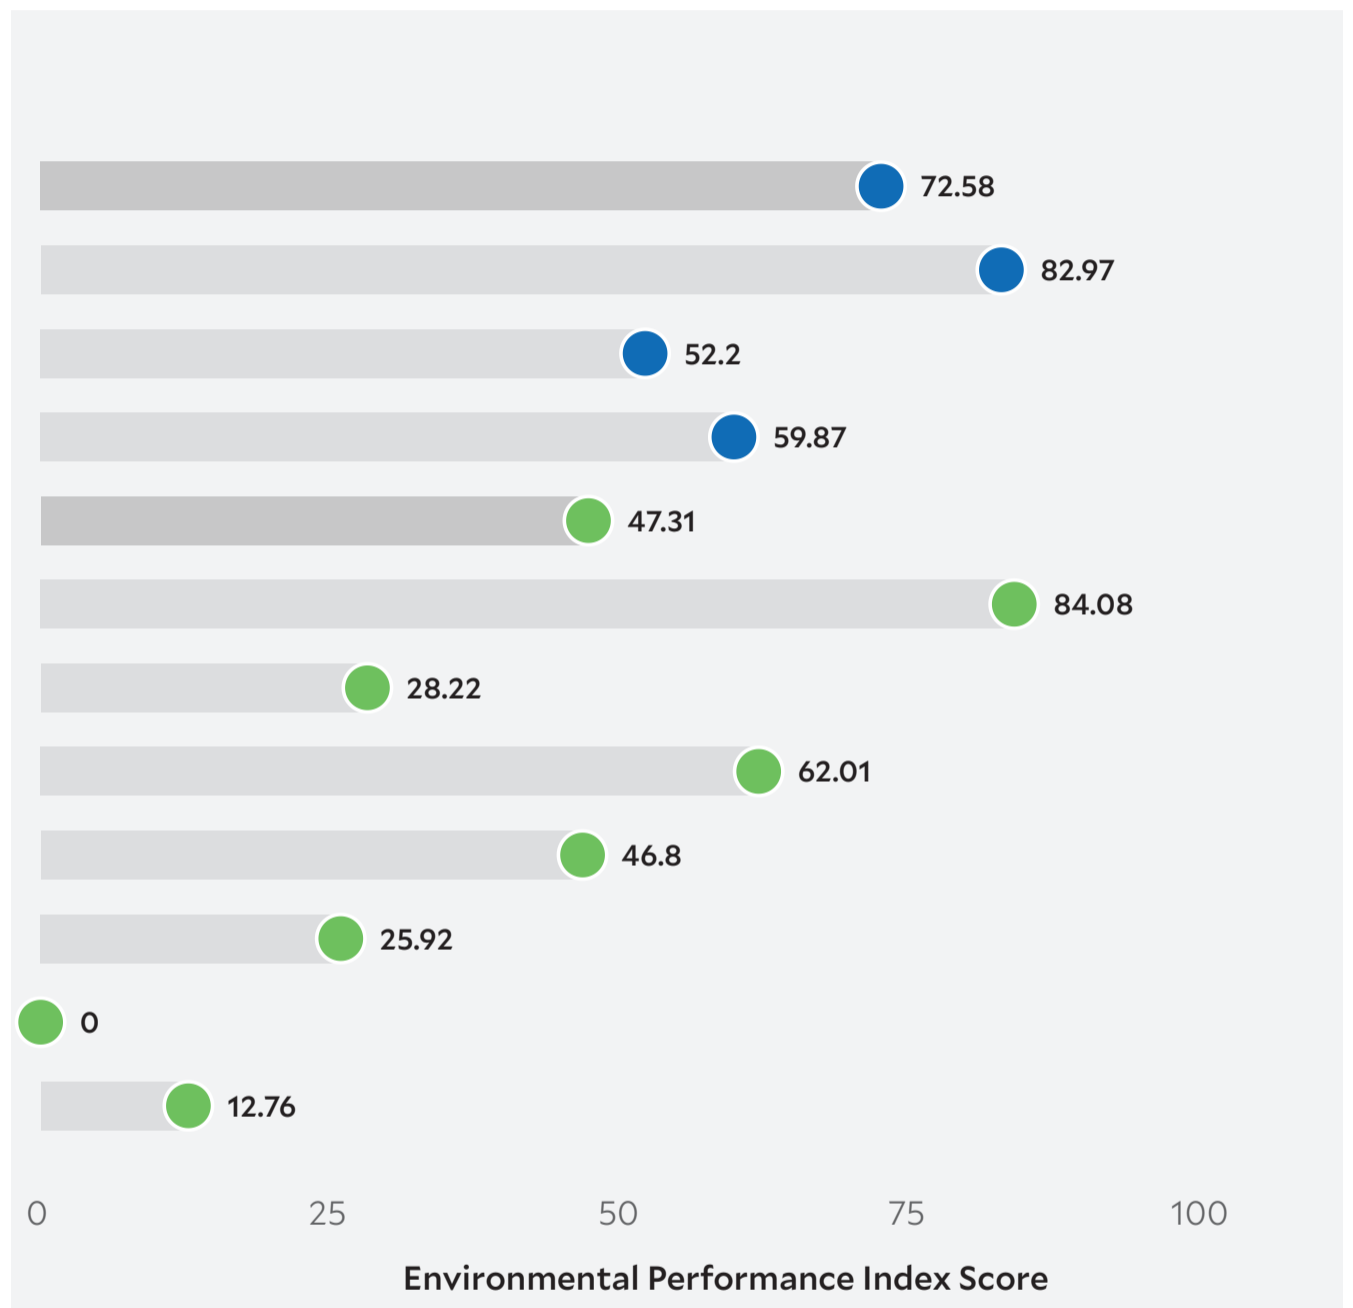

Country Profile ECUADOR

2018 EPI Country Rank (out of 180)

87

2018 EPI Score [0=worst, 100=best]

57.42

Population (millions)	16.4
Land Area (sq. km)	248,360
GDP (PPP 2011\$ billions)	170.8
GDP <i>per capita</i>	10,424
SDG Index*	69

88

Heavy Metals

67

Ecosystem Vitality

121

Biodiversity & Habitat

64

Forests

50

Fisheries

46

Climate & Energy

109

Air Pollution

157

Water Resources

143

Agriculture

151

Peer Comparisons

WEALTH [GDP *per capita*]

SIMILARITY**

DEMOGRAPHICS [POP. DENSITY]

*Sustainable Development Goal Index. **Based on k-nearest neighbors algorithm