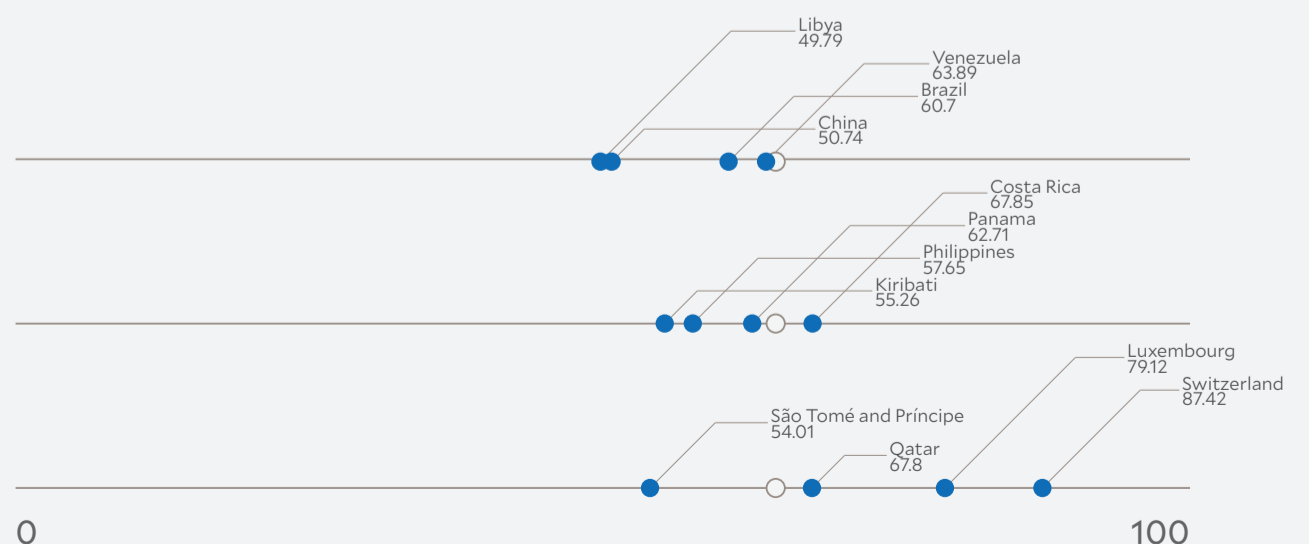

45

Agriculture

166

Peer Comparisons

WEALTH [GDP *per capita*]

SIMILARITY**

DEMOGRAPHICS [POP. DENSITY]

77,210

*Sustainable Development Goal Index. **Based on k-nearest neighbors algorithm