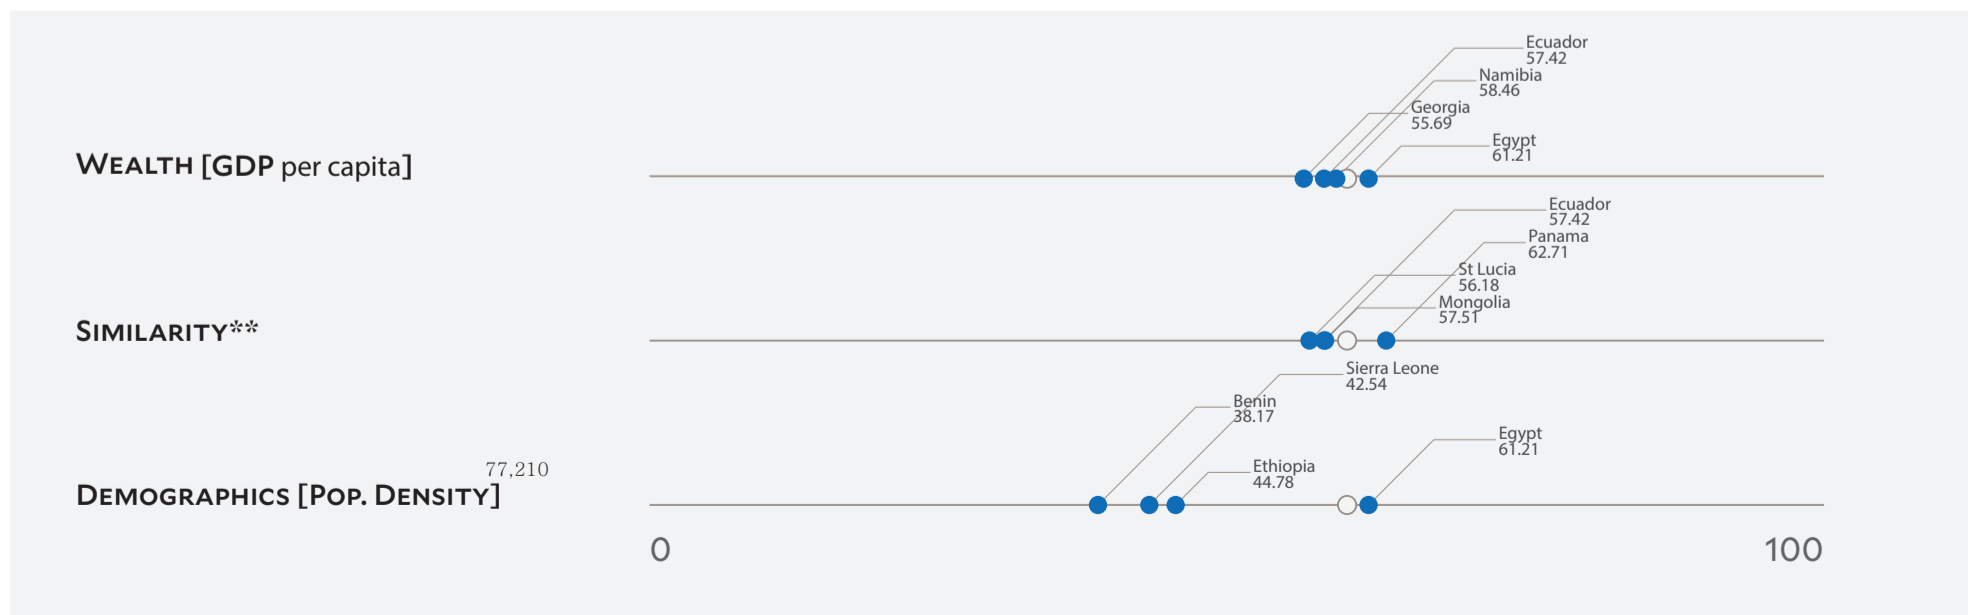

Country Profile DOMINICA

2018 EPI Country Rank (out of 180)

73

EPI Score [0=worst, 100=best]

59.38

Population (millions) 0.074

Land Area (sq. km) 750

GDP (PPP 2011\$ billions) 0.747

GDP *per capita* 10,151

SDG Index* —

Country Scorecard

Peer Comparisons

* Sustainable Development Goal Index. ** Based on k-nearest neighbors algorithm