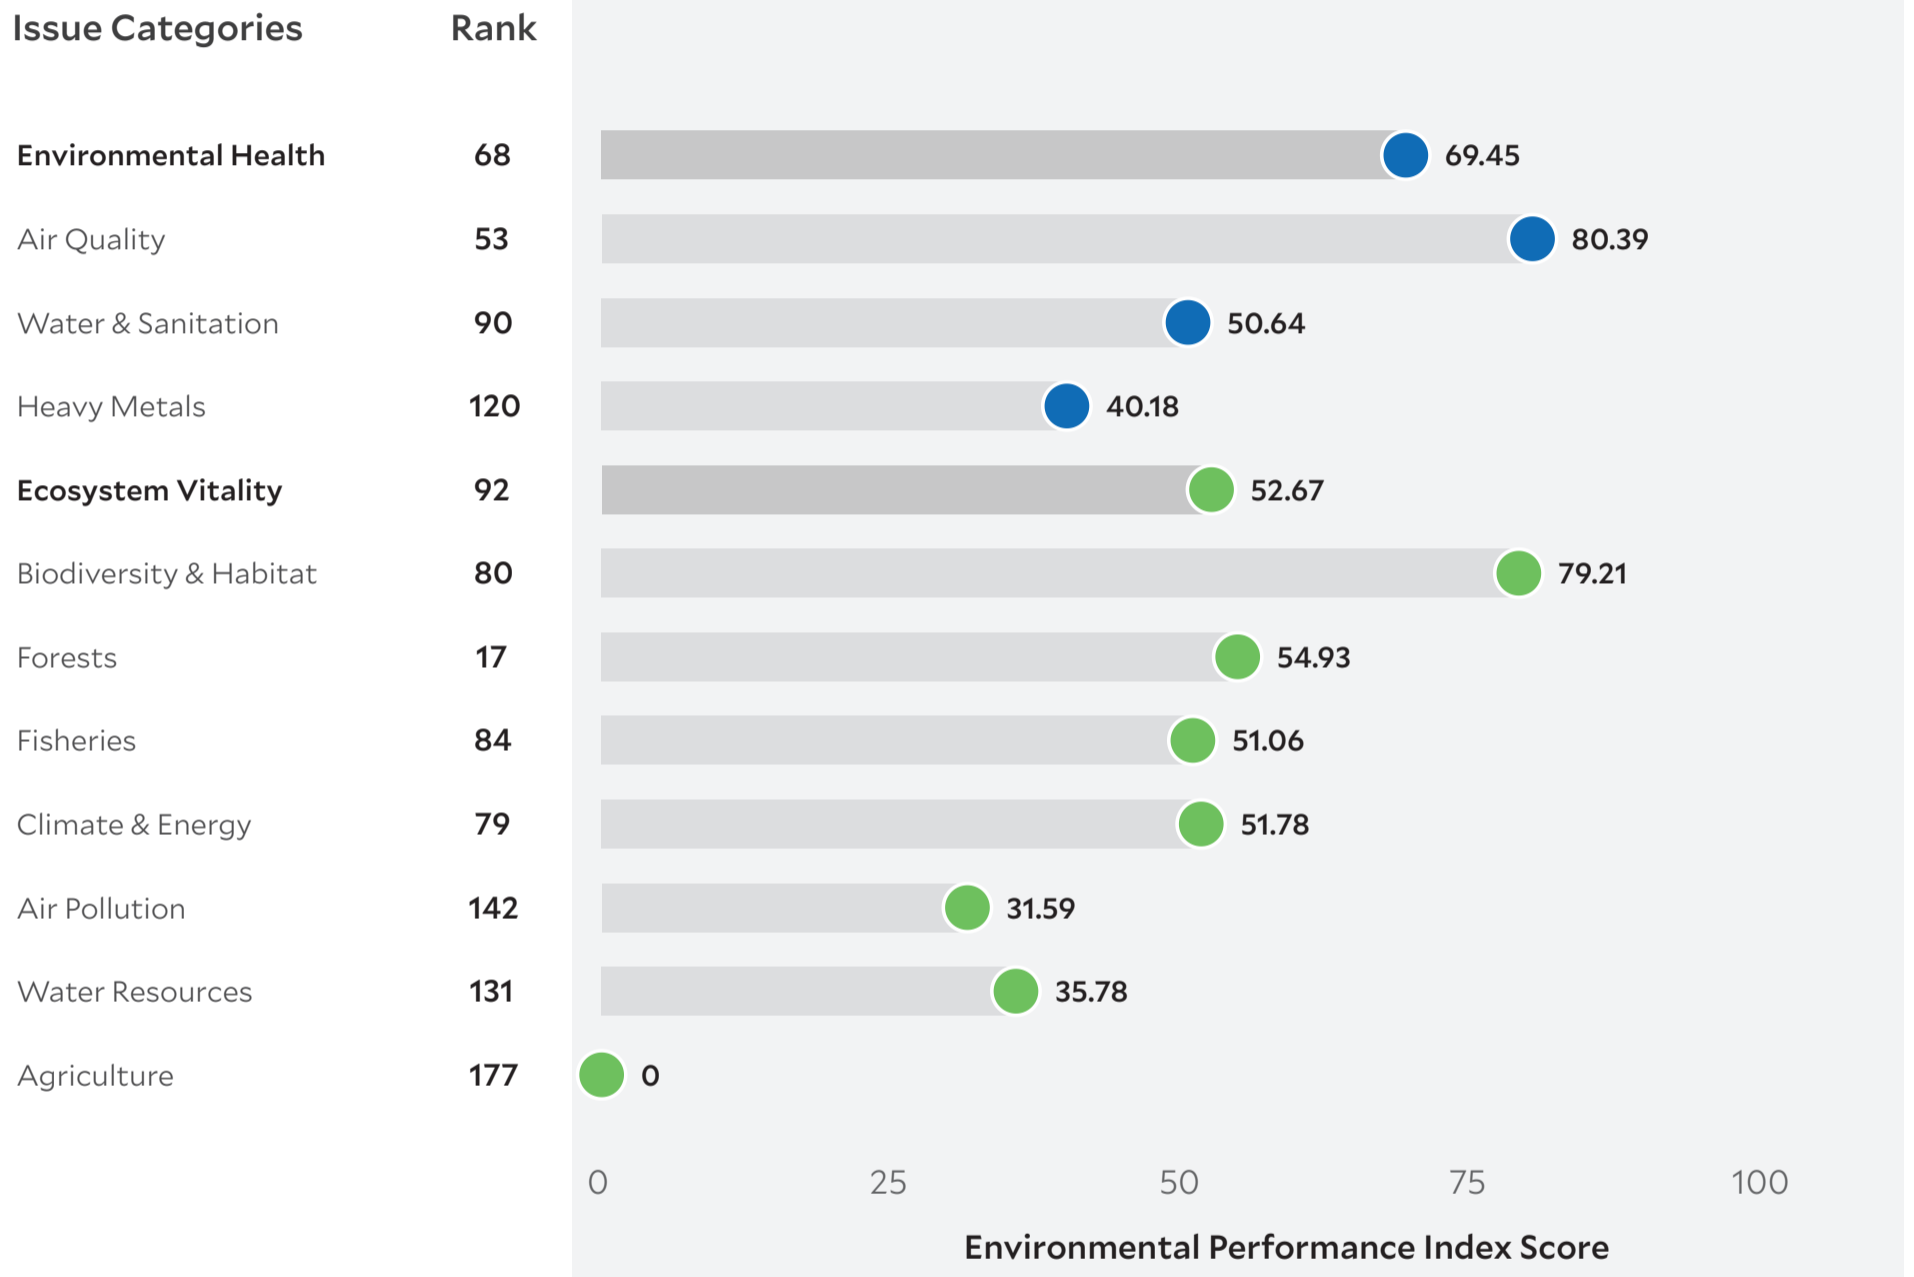

Country Profile DOMINICA

2018 EPI Country Rank (out of 180)

73

EPI Score [0=worst, 100=best]

59.38

Population (millions) 0.074

Land Area (sq. km) 750

GDP (PPP 2011\$ billions) 0.747

GDP *per capita* 10,151

SDG Index* —

Country Scorecard

Peer Comparisons

* Sustainable Development Goal Index. ** Based on k-nearest neighbors algorithm