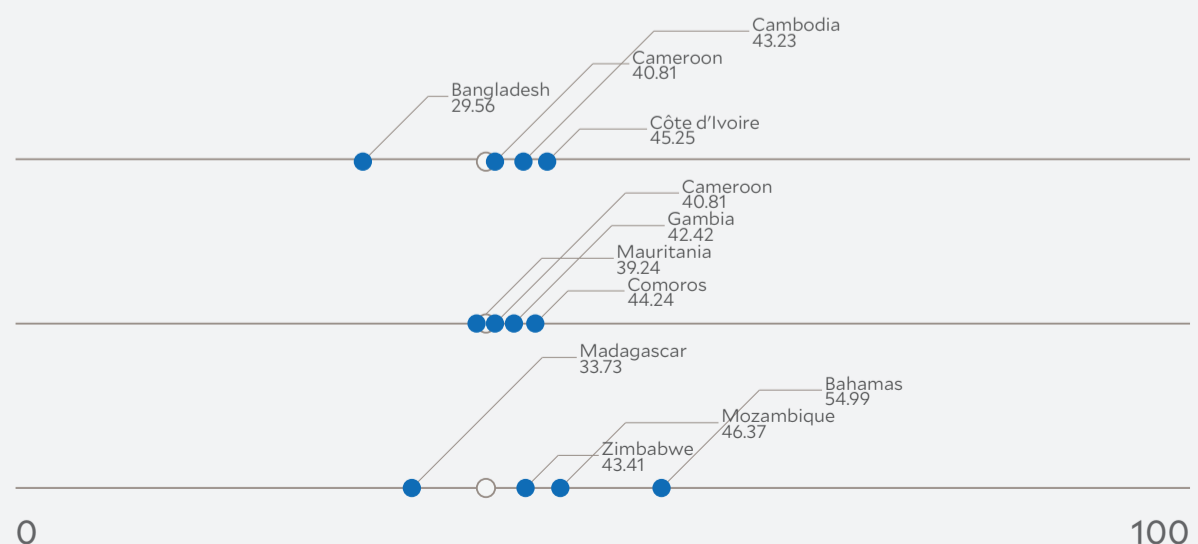

Country Profile DJIBOUTI

2018 EPI Country Rank (out of 180)

163

EPI Score [0=worst, 100=best]

40.04

Population (millions) 0.942

Land Area (sq. km) 23,180

GDP (PPP 2011\$ billions) 3.2

Water Resources

143

Agriculture

113

0 25 50 75 100

Environmental Performance Index Score

Peer Comparisons

WEALTH [GDP *per capita*]

SIMILARITY**

DEMOGRAPHICS [POP. DENSITY]

77,210

* Sustainable Development Goal Index. ** Based on k-nearest neighbors algorithm