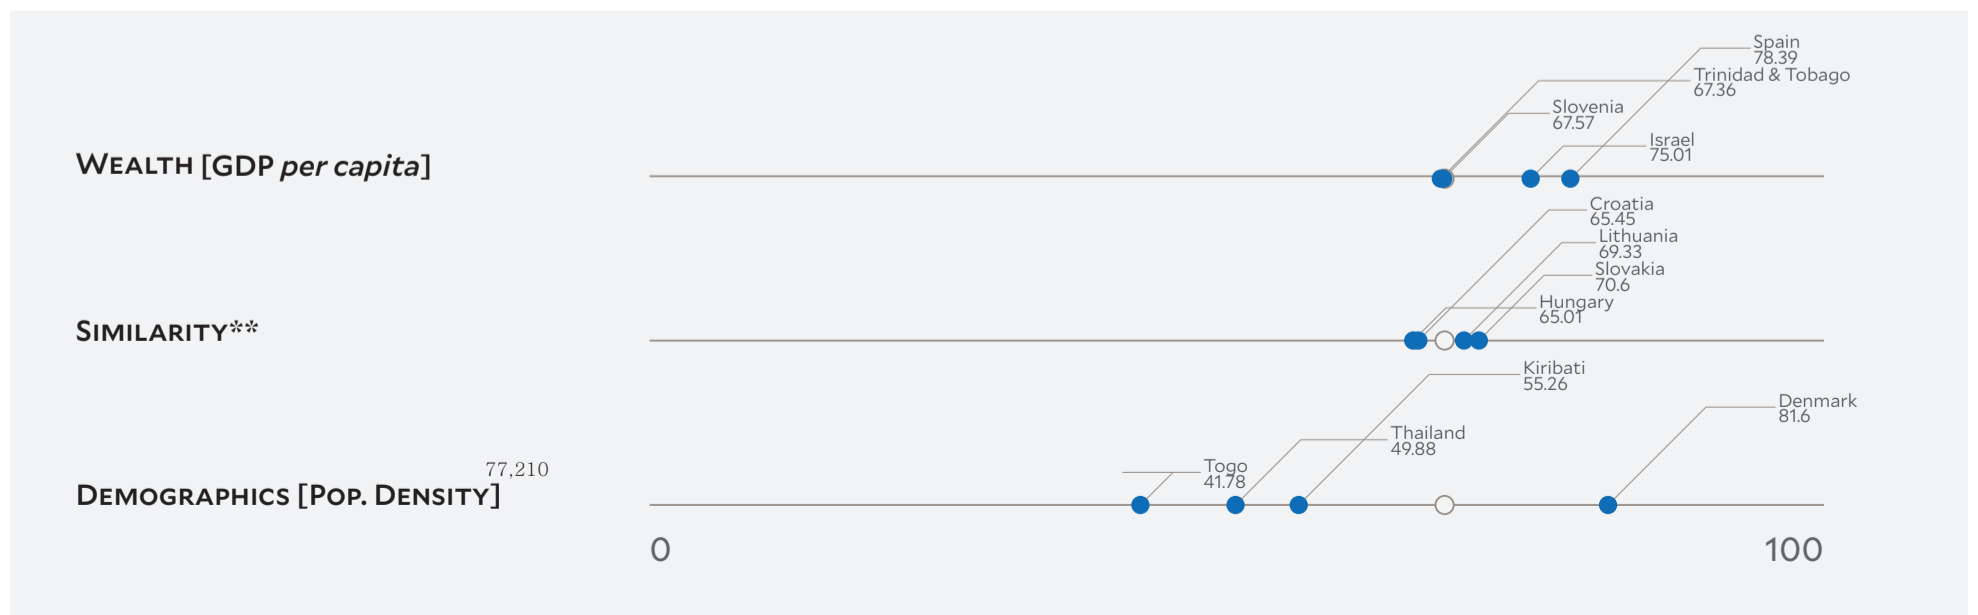

Country Profile CZECH REPUBLIC

2018 EPI Country Rank (out of 180)

33

EPI Score [0=worst, 100=best]

67.68

Population (millions)	10.6
Land Area (sq. km)	77,210
GDP (PPP 2011\$ billions)	331.1
GDP <i>per capita</i>	31,353
SDG Index*	81.9

Country Scorecard

Peer Comparisons

*Sustainable Development Goal Index. ** Based on k-nearest neighbors algorithm