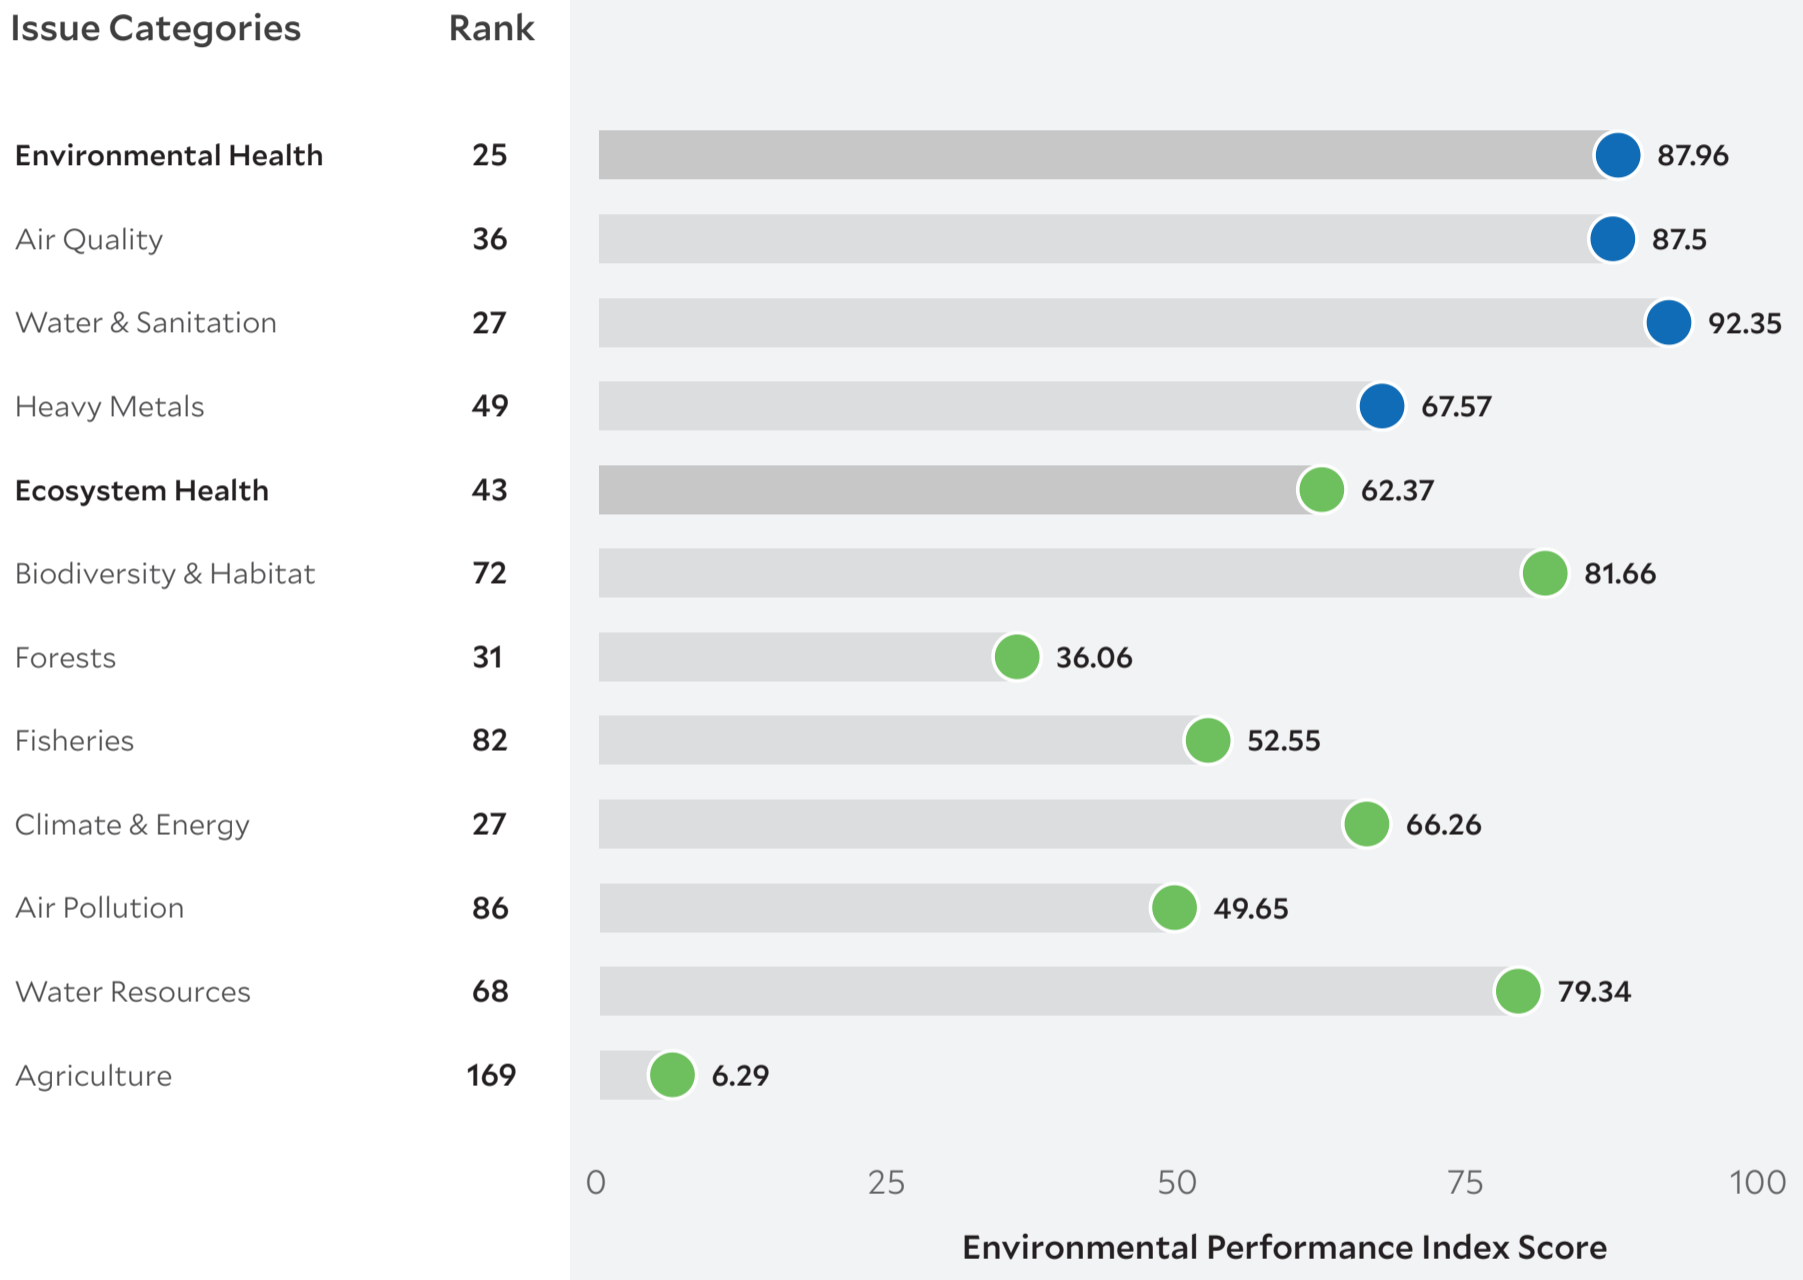

# Country Profile CYPRUS

2018 EPI Country Rank (out of 180)

**24**

EPI Score [0=worst, 100=best]

**72.6**

Population (millions)	1.2
Land Area (sq. km)	9,240
GDP (PPP 2011\$ billions)	26.7
GDP <i>per capita</i>	22,801
SDG Index*	71

## Country Scorecard

## Peer Comparisons

\*Sustainable Development Goal Index. \*\*Based on k-nearest neighbors algorithm