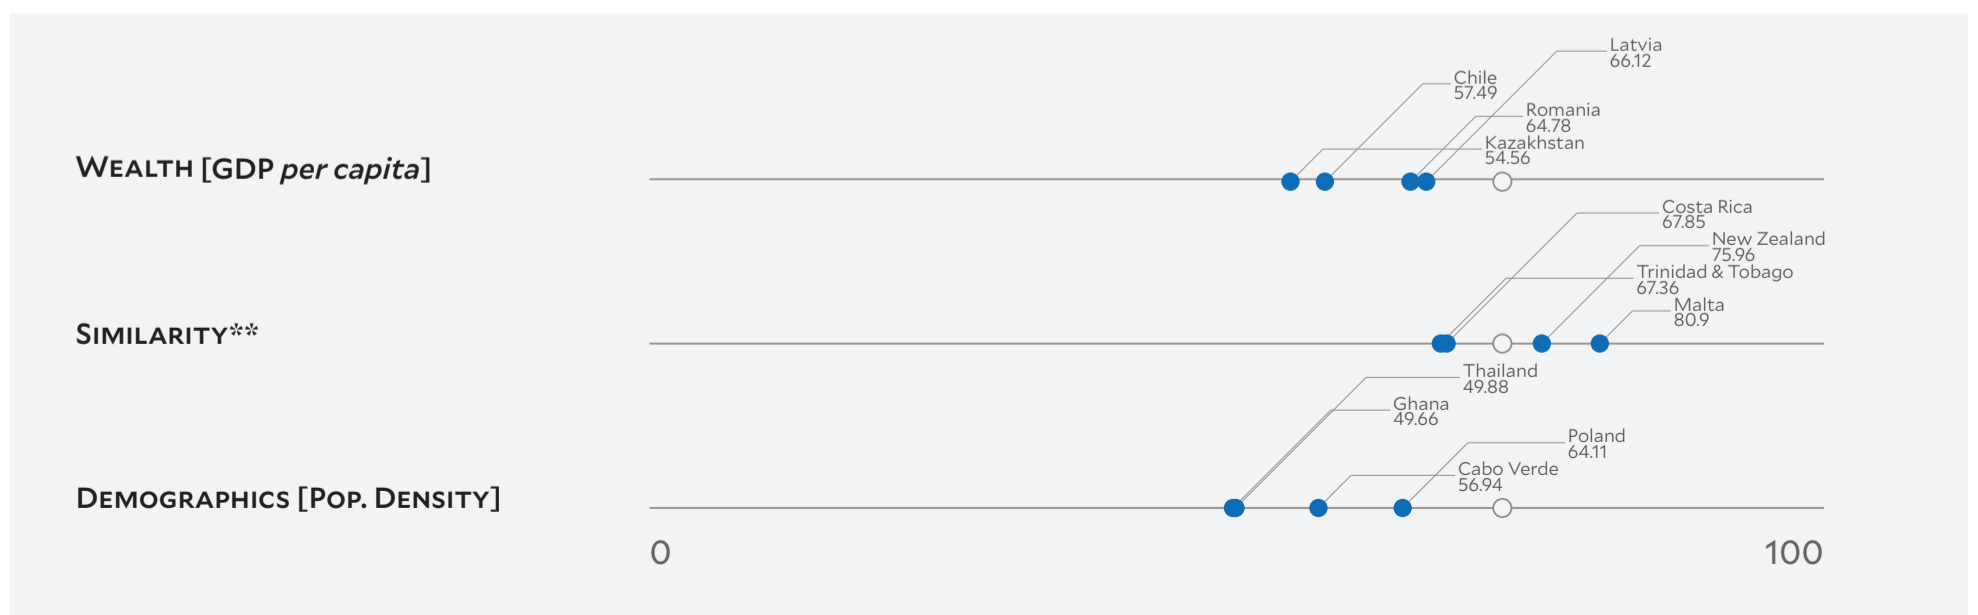

# Country Profile CYPRUS

2018 EPI Country Rank (out of 180)

**24**

EPI Score [0=worst, 100=best]

**72.6**

Population (millions)	1.2
Land Area (sq. km)	9,240
GDP (PPP 2011\$ billions)	26.7
GDP <i>per capita</i>	22,801
SDG Index*	71

## Country Scorecard

## Peer Comparisons

\*Sustainable Development Goal Index. \*\*Based on k-nearest neighbors algorithm