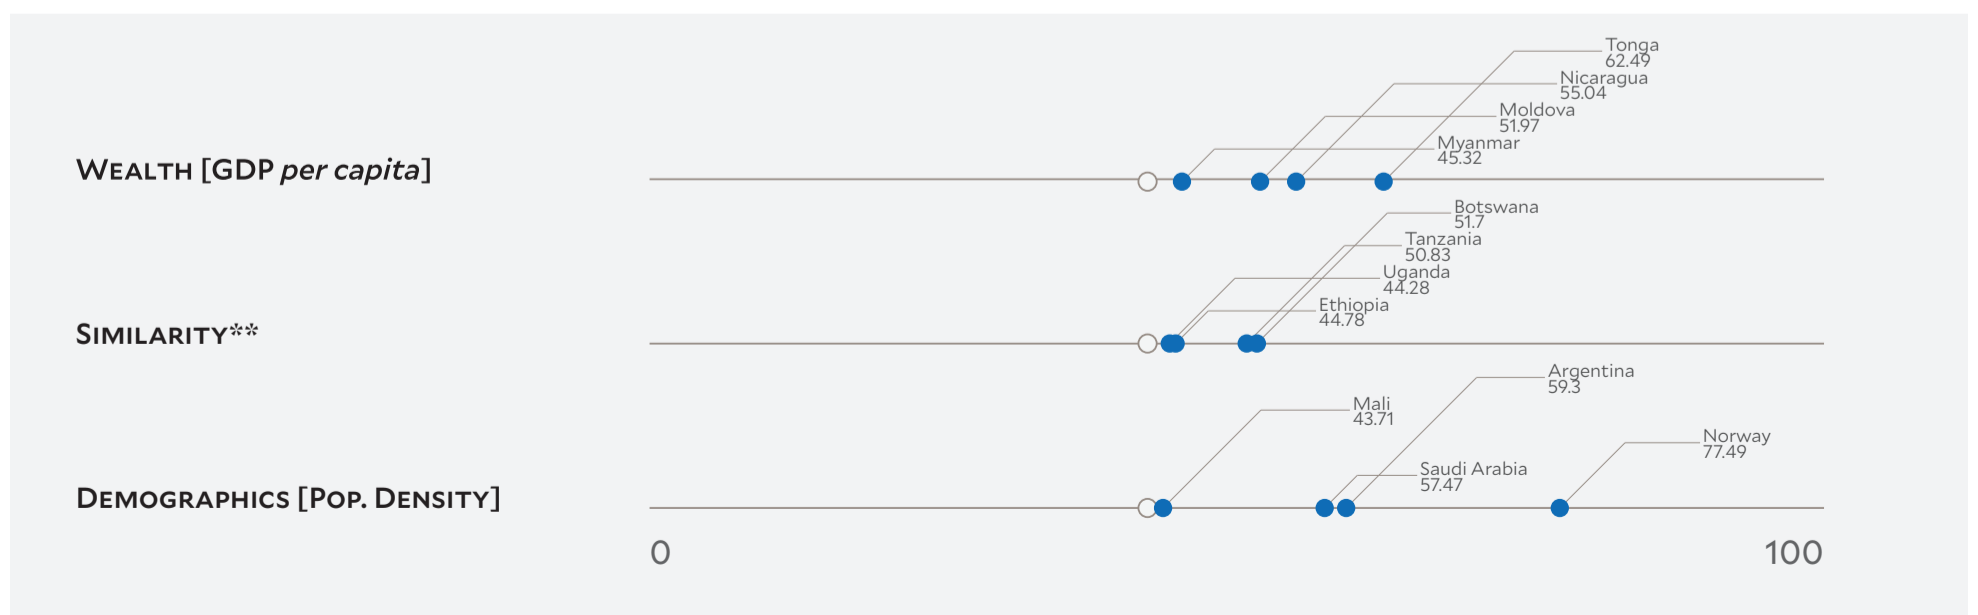

Country Profile

REPUBLIC OF CONGO

2018 EPI Country Rank (out of 180)

157

EPI Score [0=worst, 100=best]

42.39

Population (millions)	5.1
Land Area (sq. km)	341,500
GDP (PPP 2011\$ billions)	27.2
GDP <i>per capita</i>	5,301
SDG Index*	50.9

Country Scorecard

Peer Comparisons

* Sustainable Development Goals Index. ** Based on k-nearest neighbors algorithm