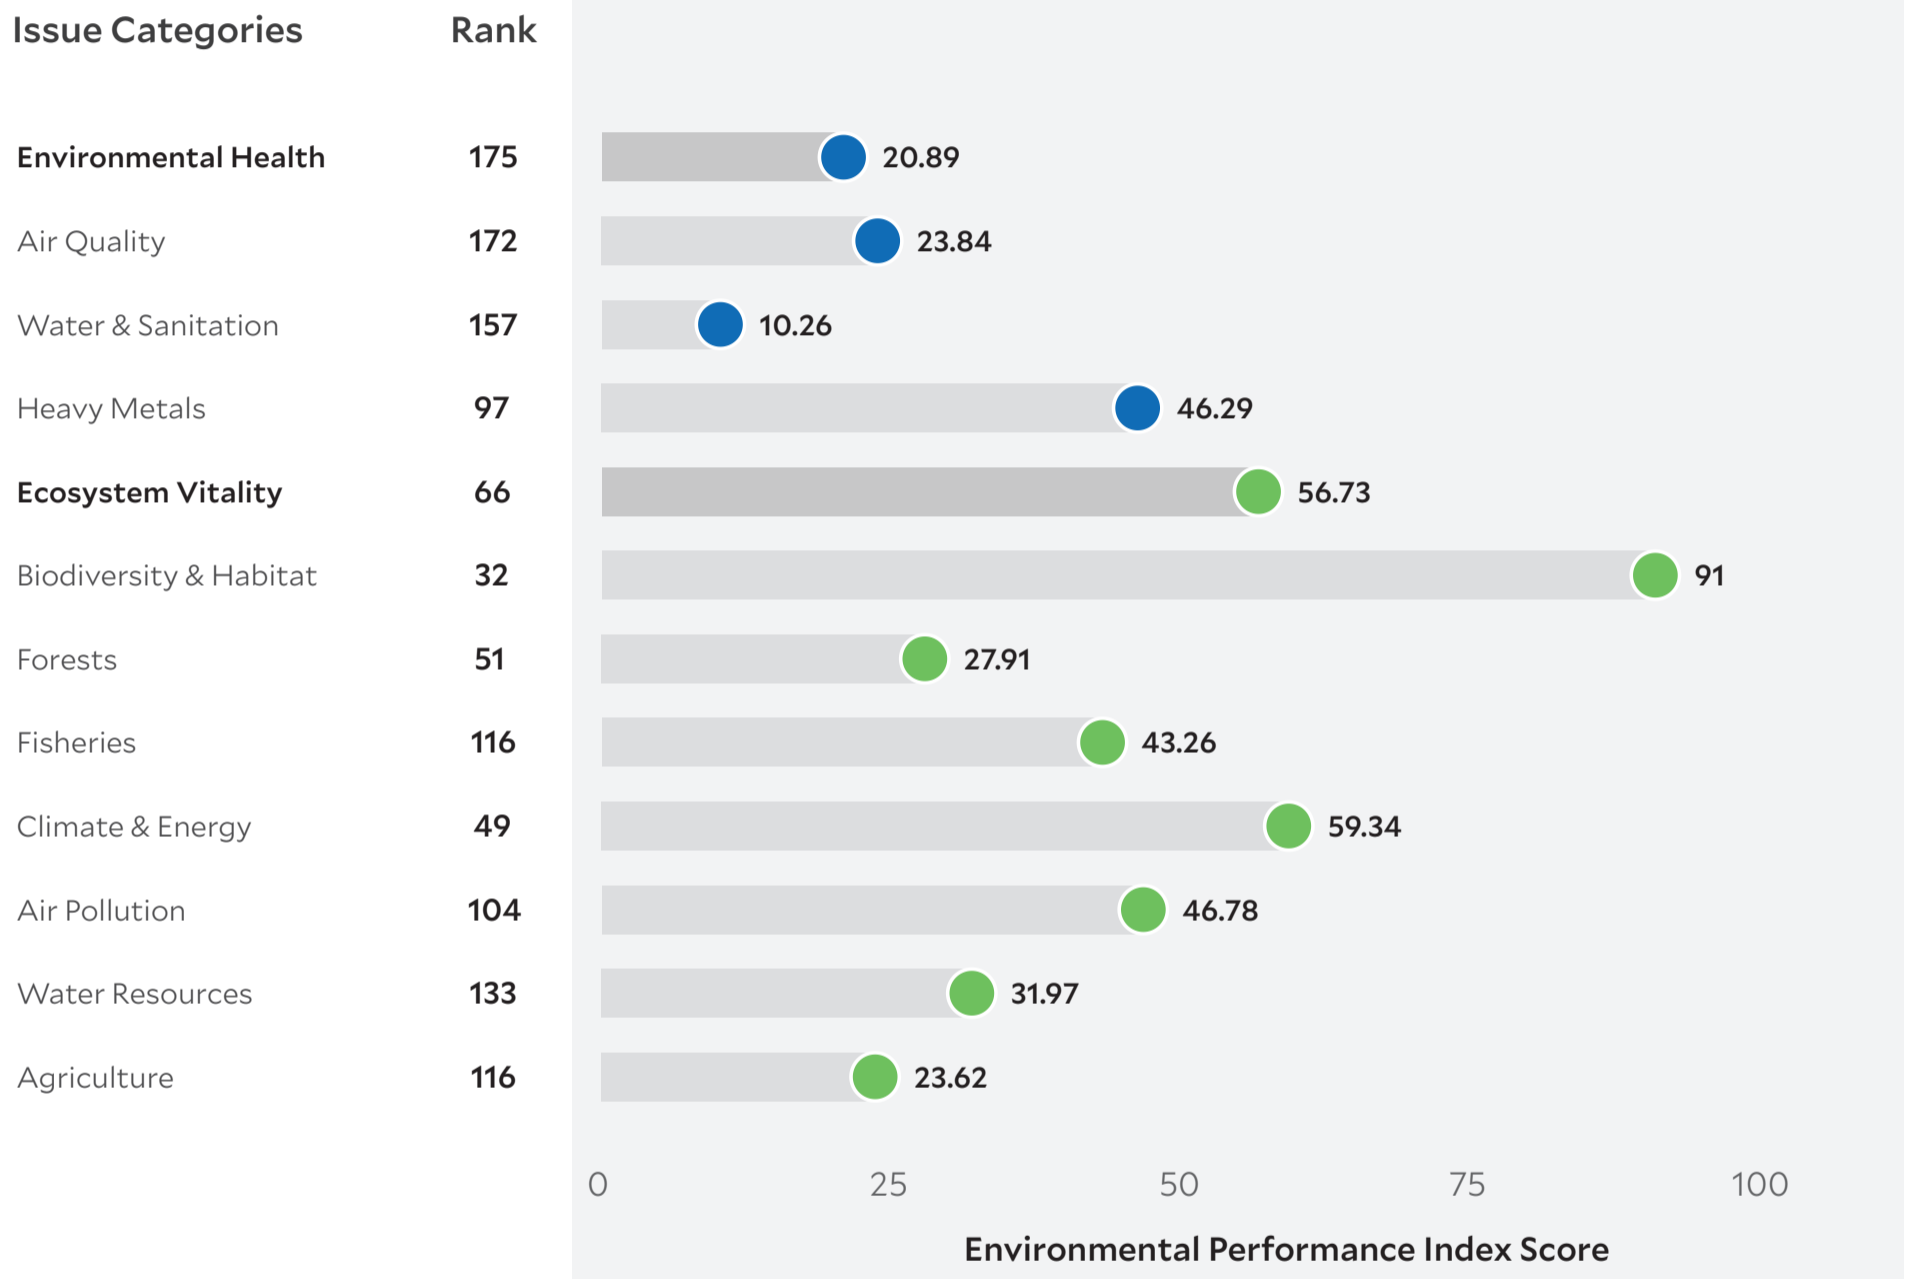

Country Profile

REPUBLIC OF CONGO

2018 EPI Country Rank (out of 180)

157

EPI Score [0=worst, 100=best]

42.39

Population (millions)	5.1
Land Area (sq. km)	341,500
GDP (PPP 2011\$ billions)	27.2
GDP <i>per capita</i>	5,301
SDG Index*	50.9

Country Scorecard

Peer Comparisons

* Sustainable Development Goals Index. ** Based on k-nearest neighbors algorithm