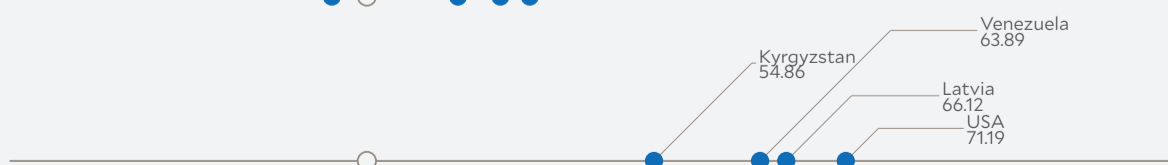

0 25 50 75 100

Environmental Performance Index Score

Peer Comparisons

WEALTH [GDP *per capita*]

SIMILARITY**

DEMOGRAPHICS [POP. DENSITY]

77,210

0 100