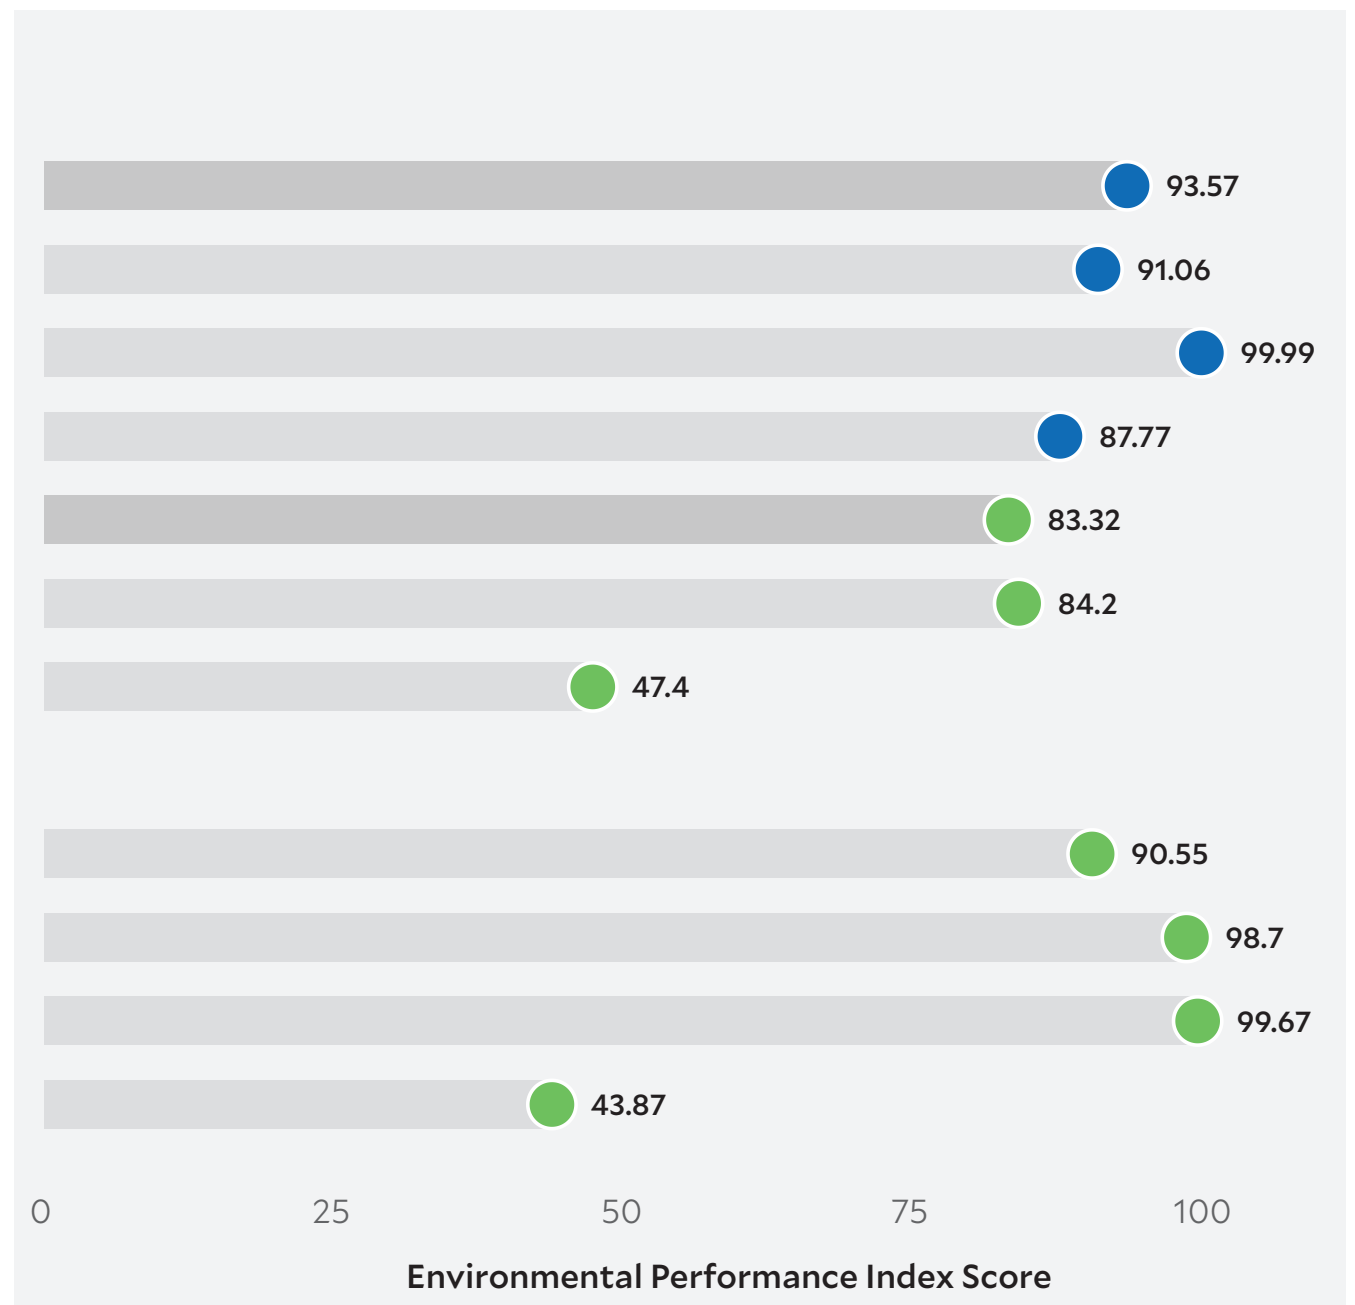

Country Profile

SWITZERLAND

2018 EPI Country Rank (out of 180)

1

2018 EPI Score [0=worst, 100=best]

87.42

Population (millions) **8.4**

Land Area (sq. km) **39,516**

Air Quality

25

Water & Sanitation

9

Heavy Metals

19

Ecosystem Vitality

1

Biodiversity & Habitat

62

Forests

21

Fisheries

Climate & Energy

2

Air Pollution

2

Water Resources

7

Agriculture

42

Peer Comparisons

* Sustainable Development Goals Index. ** Based on k-nearest neighbors algorithm