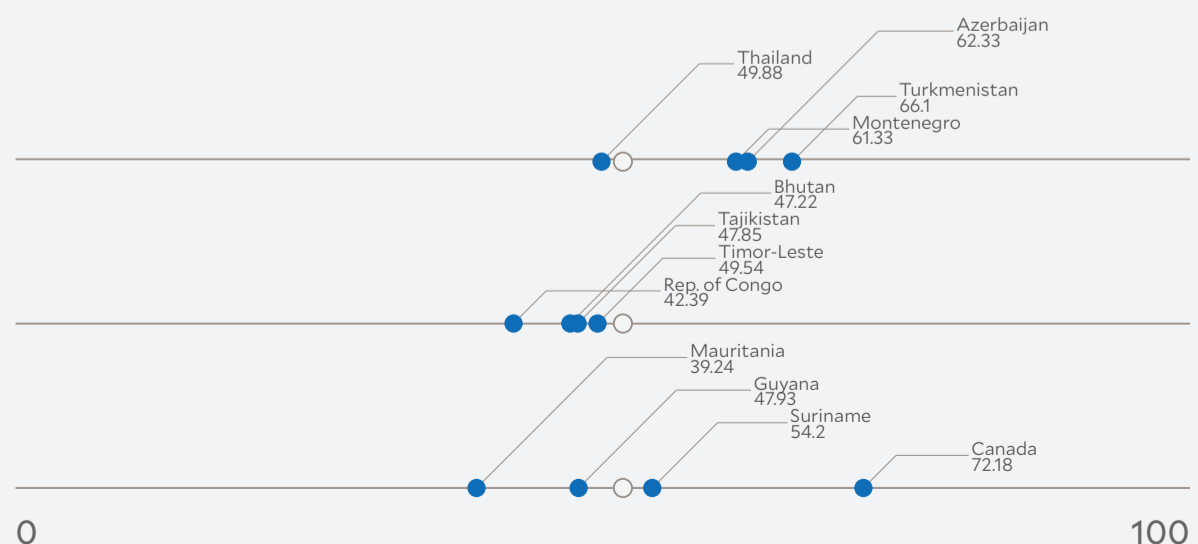

113

42.46

Water Resources

119

49.56

Agriculture

85

30.36

0 25 50 75 100

Environmental Performance Index Score

Peer Comparisons

WEALTH [GDP *per capita*]

SIMILARITY**

DEMOGRAPHICS [POP. DENSITY]

* Sustainable Development Goal Index. ** Based on k-nearest neighbors algorithm