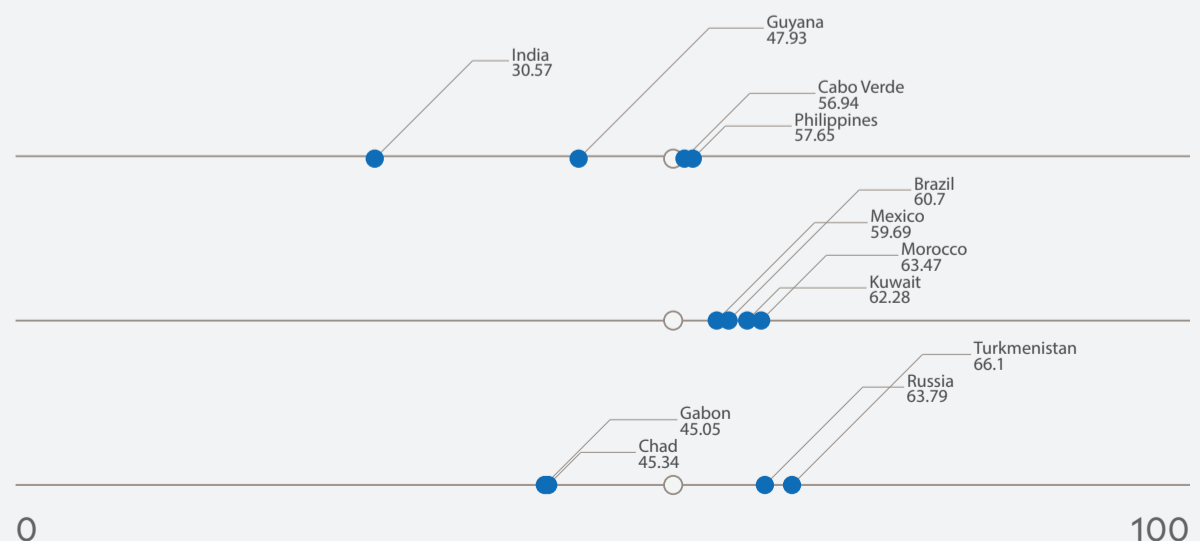

0 25 50 75 100

Environmental Performance Index Score

Peer Comparisons

WEALTH [GDP per capita]

SIMILARITY**

DEMOGRAPHICS [POP. DENSITY]

* Sustainable Development Goal Index. ** Based on k-nearest neighbors algorithm