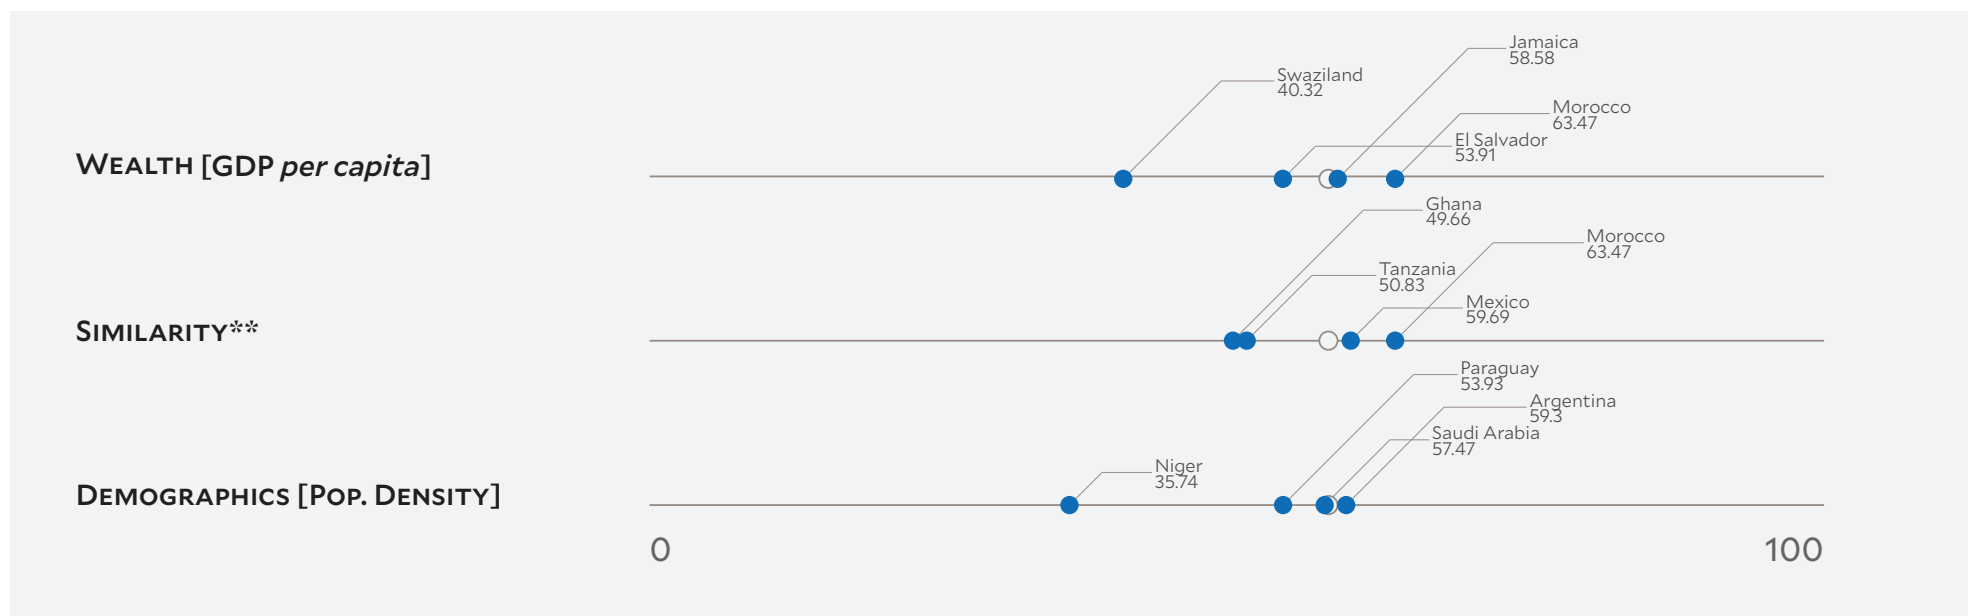

# Country Profile

## BELIZE

2018 EPI Country Rank (out of 180)

**81**

EPI Score [0=worst, 100=best]

**57.79**

Population (millions)	0.4
Land Area (sq. km)	22,810
GDP (PPP 2011\$ billions)	2.9
GDP <i>per capita</i>	7,846
SDG Index*	66.0

## Country Scorecard

## Peer Comparisons

\* Sustainable Development Goal Index. \*\* Based on k-nearest neighbors algorithm