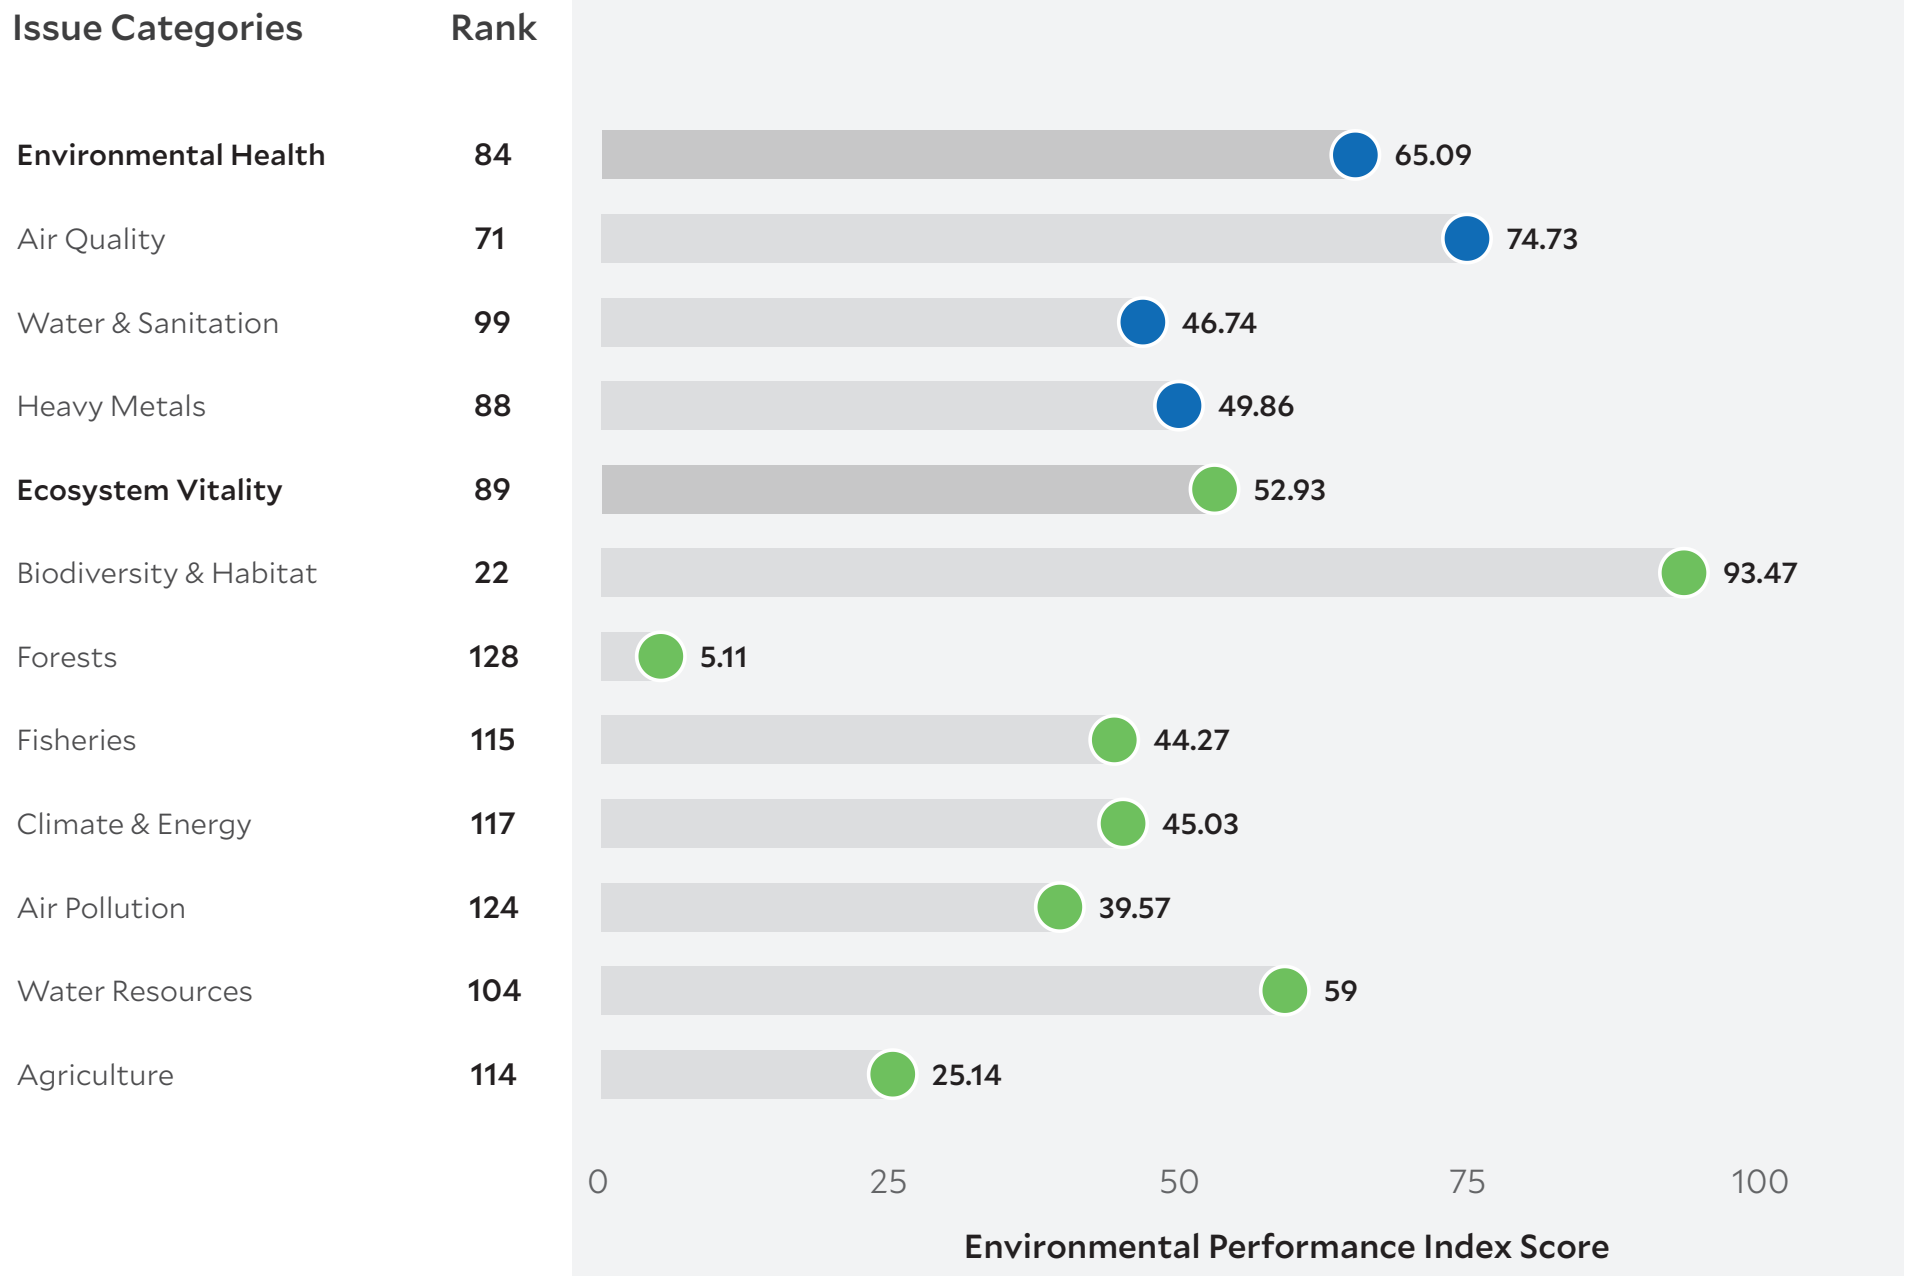

# Country Profile

## BELIZE

2018 EPI Country Rank (out of 180)

**81**

EPI Score [0=worst, 100=best]

**57.79**

Population (millions)	0.4
Land Area (sq. km)	22,810
GDP (PPP 2011\$ billions)	2.9
GDP <i>per capita</i>	7,846
SDG Index*	66.0

## Country Scorecard

## Peer Comparisons

\* Sustainable Development Goal Index. \*\* Based on k-nearest neighbors algorithm