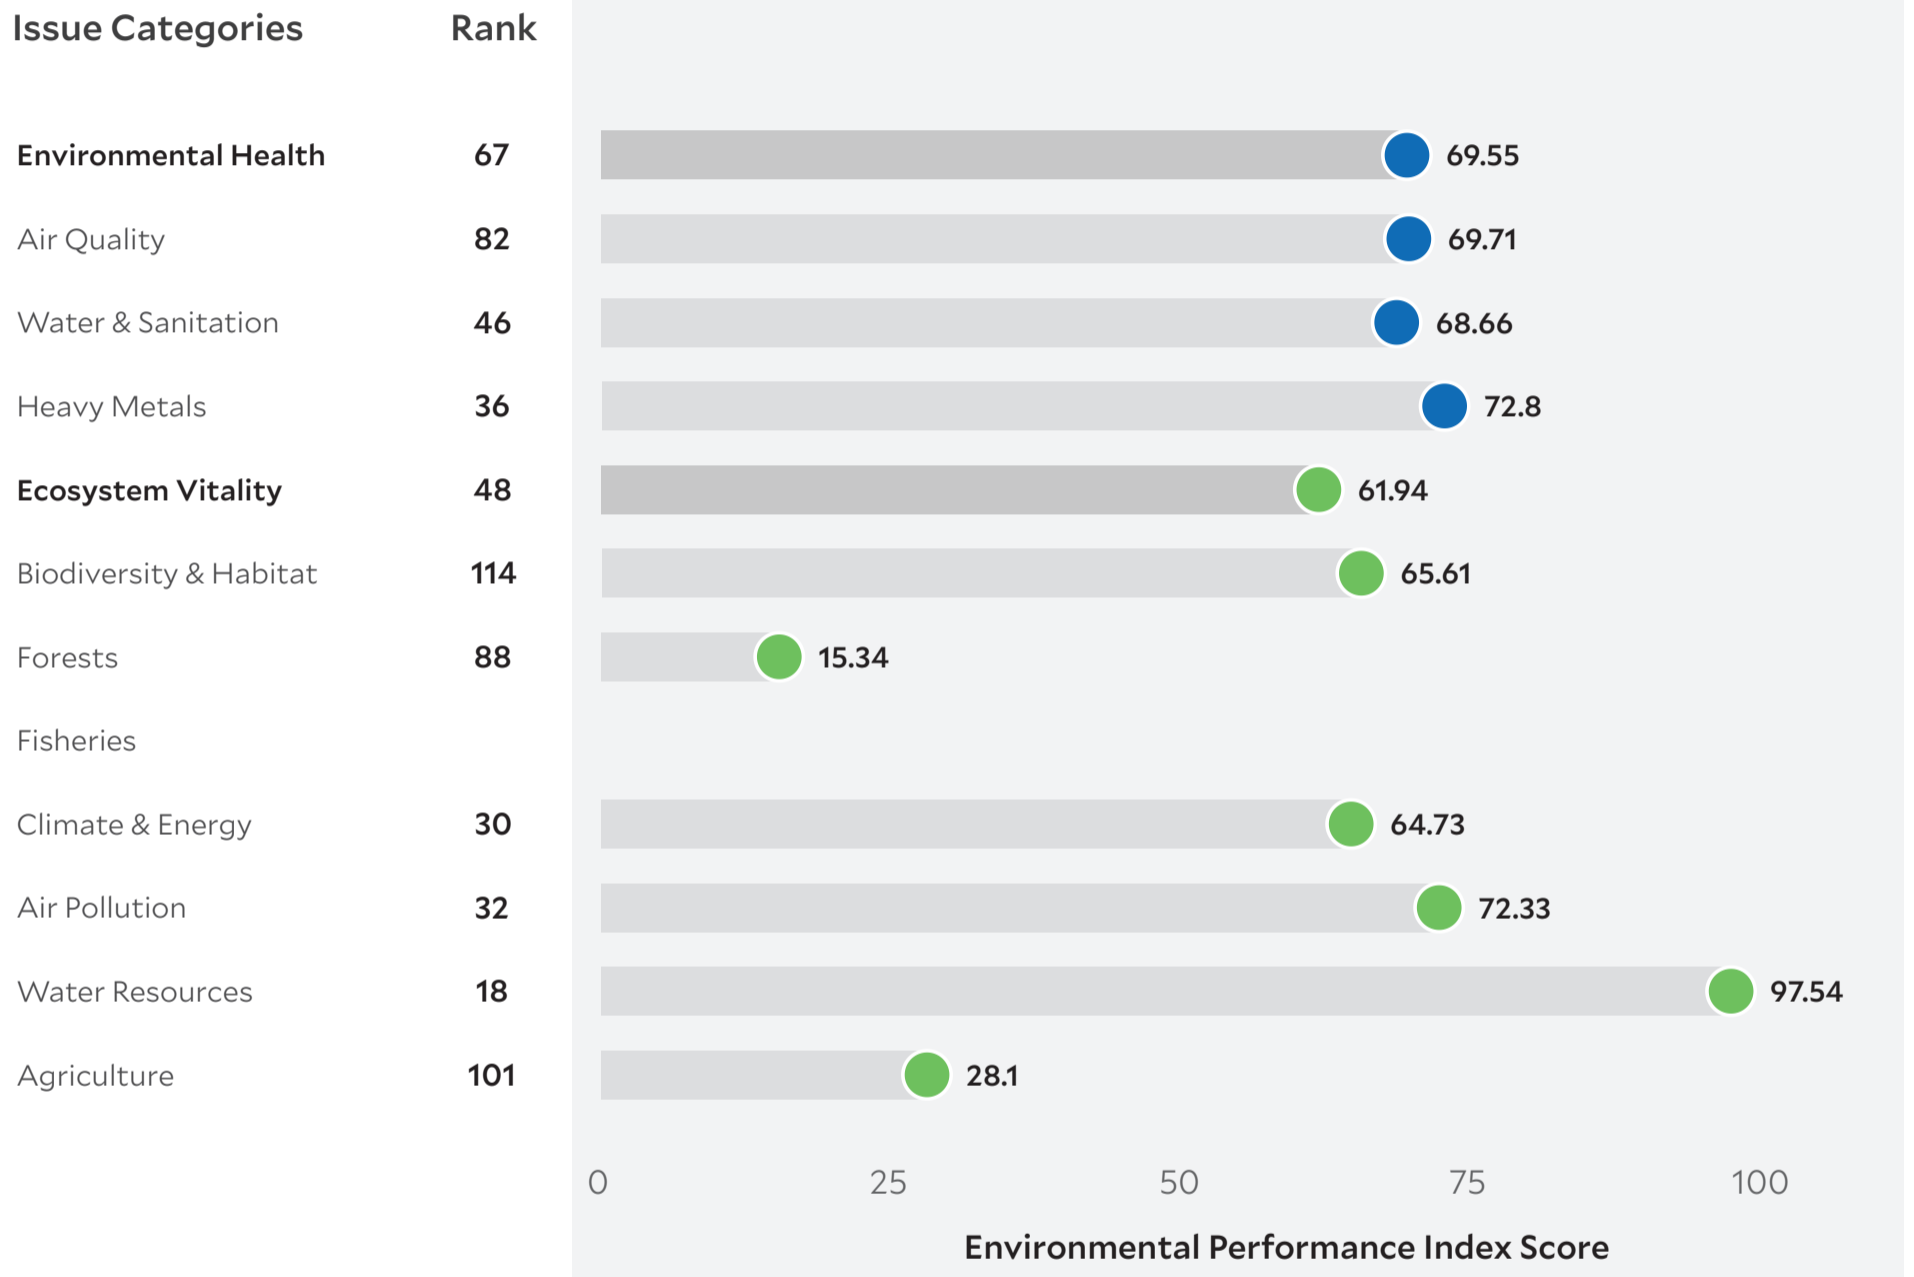

# Country Profile

## BELARUS

2018 EPI Country Rank (out of 180)

**44**

EPI Score [0=worst, 100=best]

**64.98**

|                           |         |
|---------------------------|---------|
| Population (millions)     | 9.5     |
| Land Area (sq. km)        | 202,910 |
| GDP (PPP 2011\$ billions) | 159.2   |
| GDP <i>per capita</i>     | 16,742  |
| SDG Index*                | 77.1    |

## Country Scorecard

## Peer Comparisons

\* Sustainable Development Goals Index. \*\* Based on k-nearest neighbors algorithm