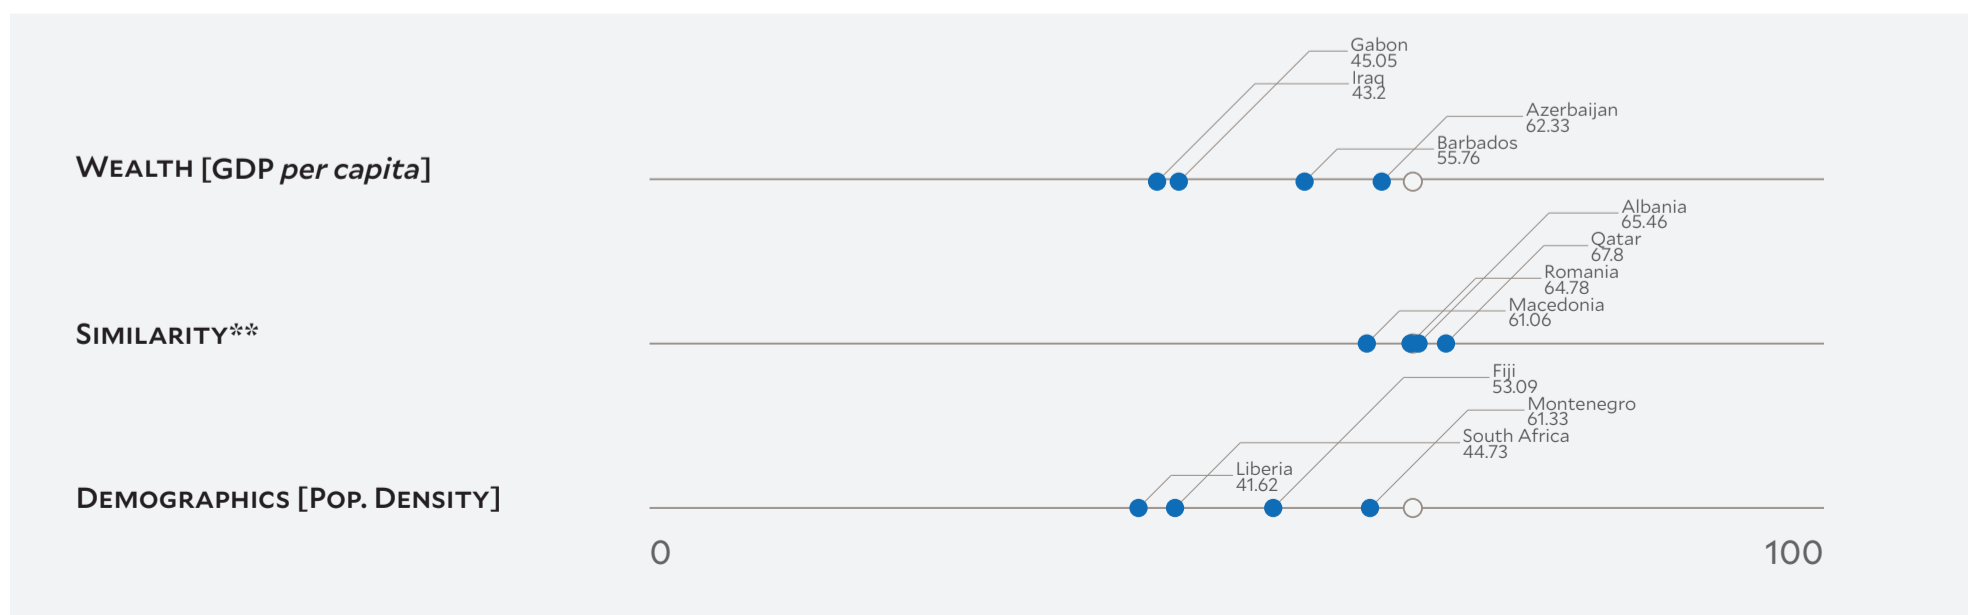

Peer Comparisons

* Sustainable Development Goals Index. ** Based on k-nearest neighbors algorithm