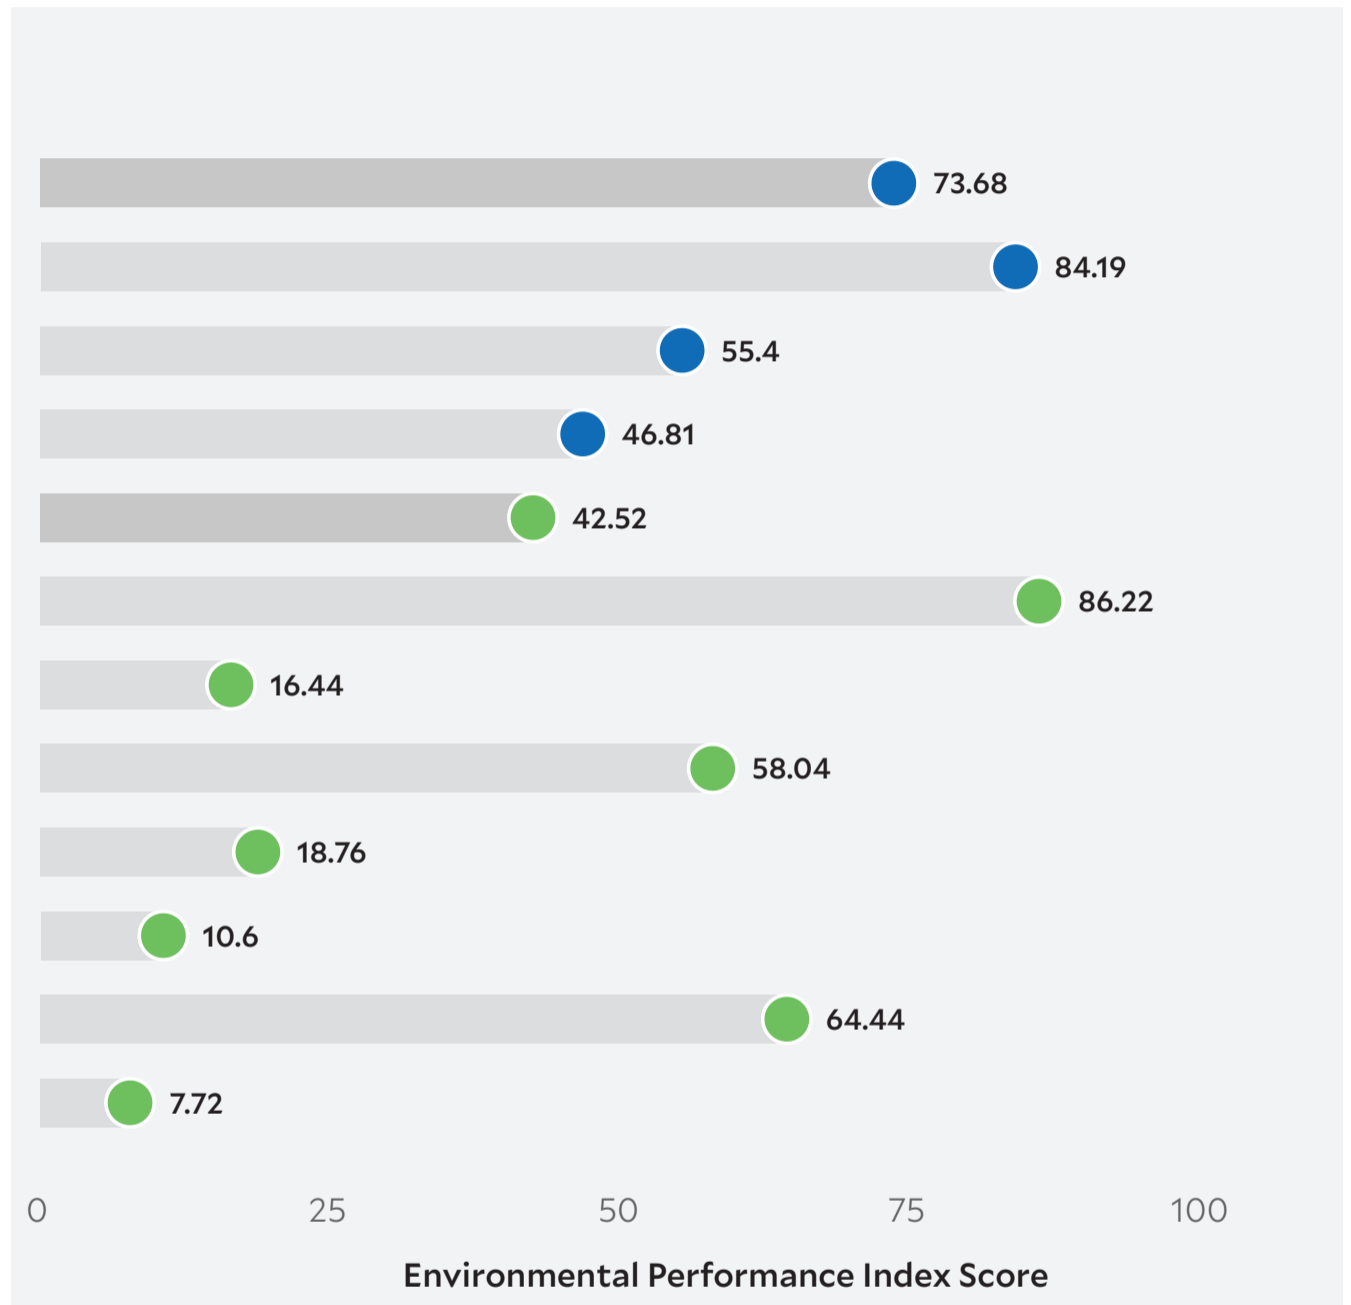

Country Scorecard

Issue Categories

Rank

Environmental Health

48

Air Quality

45

Water & Sanitation

83

Heavy Metals

95

Ecosystem Vitality

147

Biodiversity & Habitat

52

Forests

85

Fisheries

63

Climate & Energy

174

Air Pollution

174

Water Resources

92

Agriculture

167

Peer Comparisons

WEALTH [GDP *per capita*]

SIMILARITY**

DEMOGRAPHICS [POP. DENSITY]

* Sustainable Development Goal Index. ** Based on k-nearest neighbors algorithm