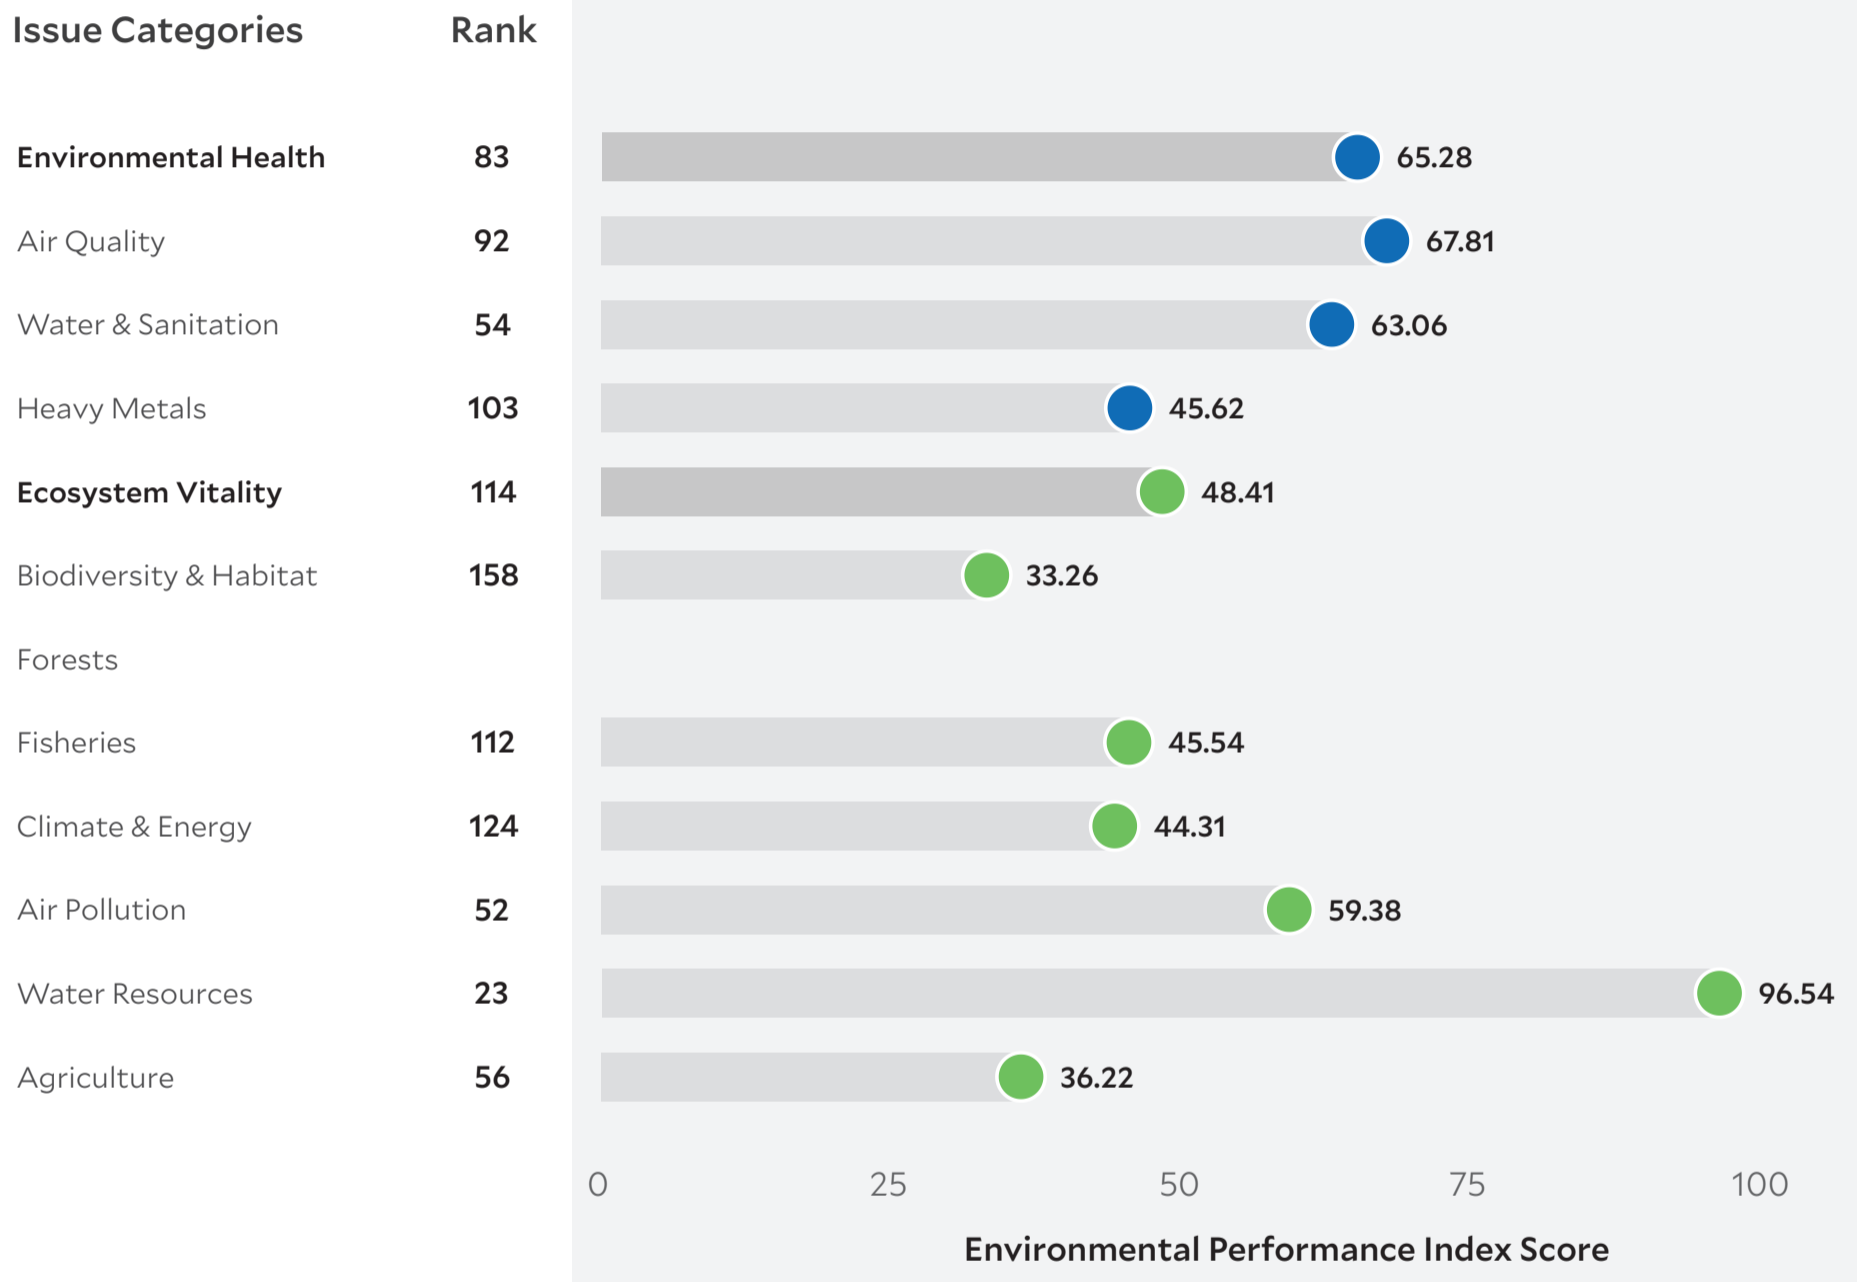

Country Profile

BAHRAIN

2018 EPI Country Rank (out of 180)

96

EPI Score [0=worst, 100=best]

55.15

Population (millions)	1.4
Land Area (sq. km)	771
GDP (PPP 2011\$ billions)	64.3
GDP <i>per capita</i>	45,144
SDG Index*	64.6

Country Scorecard

Peer Comparisons

* Sustainable Development Goals Index. ** Based on k-nearest neighbors algorithm