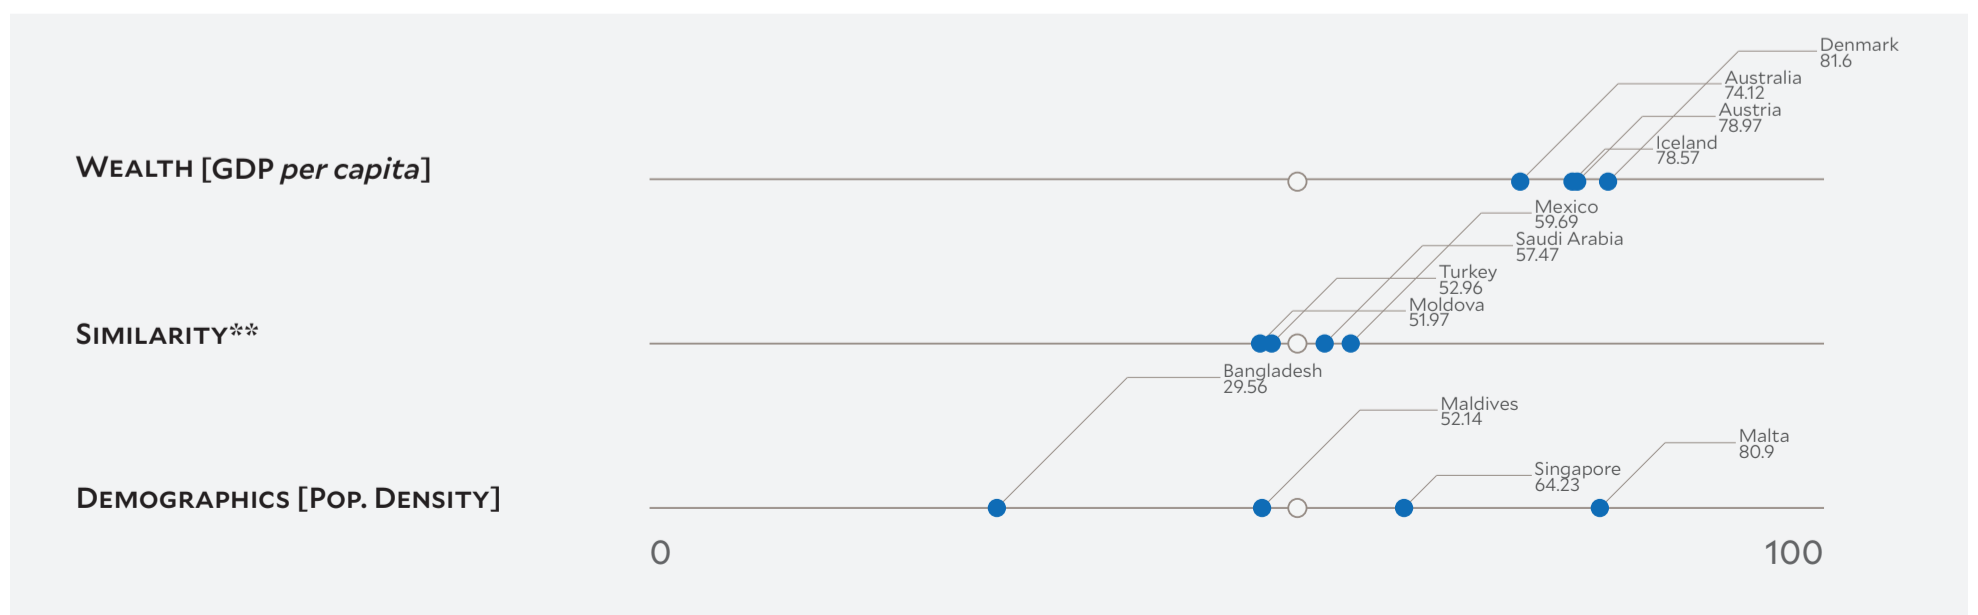

Country Profile

BAHRAIN

2018 EPI Country Rank (out of 180)

96

EPI Score [0=worst, 100=best]

55.15

Population (millions)	1.4
Land Area (sq. km)	771
GDP (PPP 2011\$ billions)	64.3
GDP <i>per capita</i>	45,144
SDG Index*	64.6

Country Scorecard

Peer Comparisons

* Sustainable Development Goals Index. ** Based on k-nearest neighbors algorithm