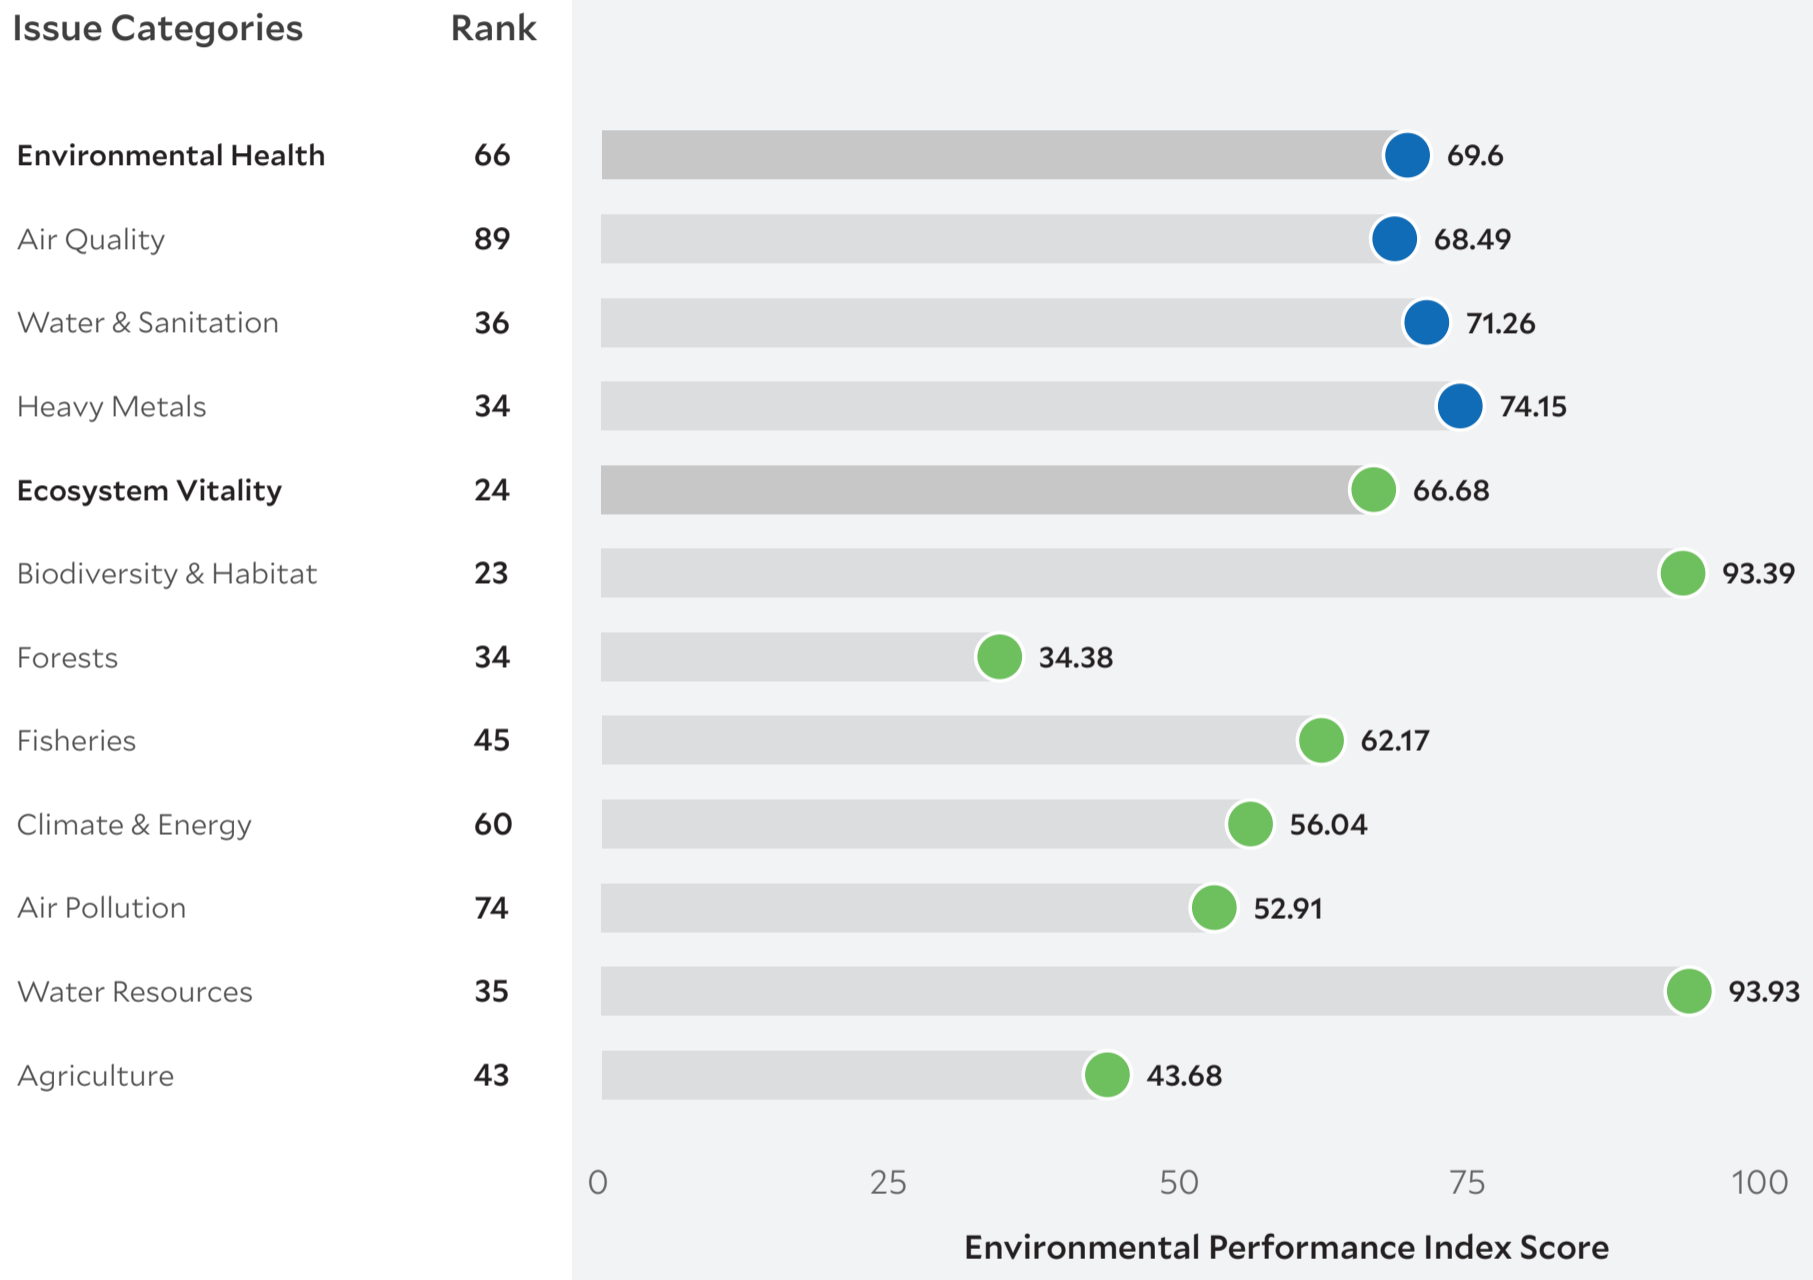

# Country Profile

## BULGARIA

2018 EPI Country Rank (out of 180)

**30**

EPI Score [0=worst, 100=best]

**67.85**

Population (millions)	7.1
Land Area (sq. km)	108,560
GDP (PPP 2011\$ billions)	126.8
GDP <i>per capita</i>	17,794
SDG Index*	73

## Country Scorecard

## Peer Comparisons

\* Sustainable Development Goals Index. \*\* Based on k-nearest neighbors algorithm