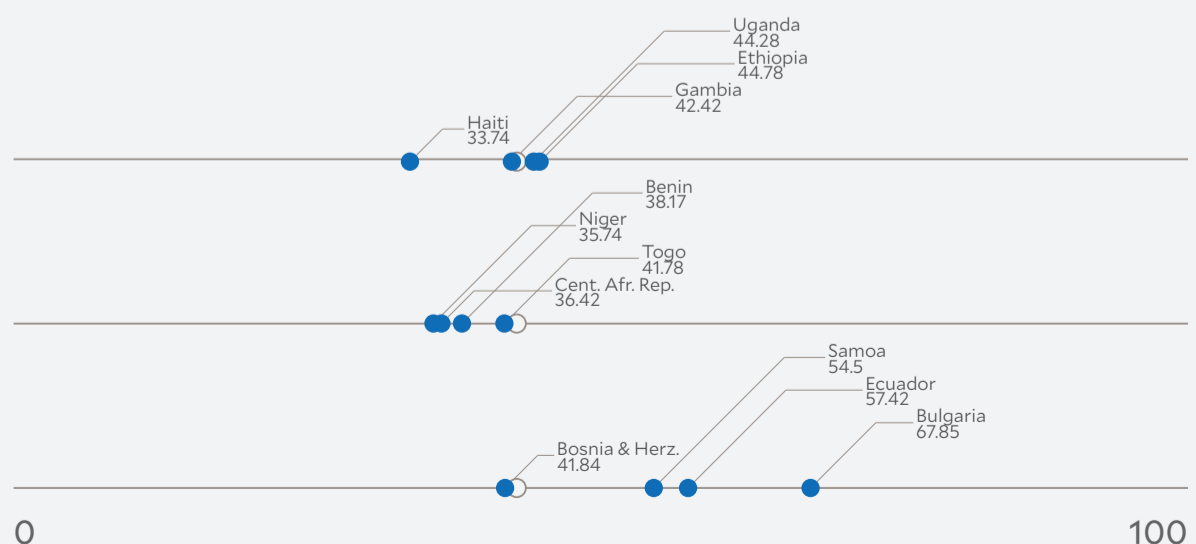

Peer Comparisons

WEALTH [GDP *per capita*]

SIMILARITY**

DEMOGRAPHICS [POP. DENSITY]

* Sustainable Development Goal Index. ** Based on k-nearest neighbors algorithm