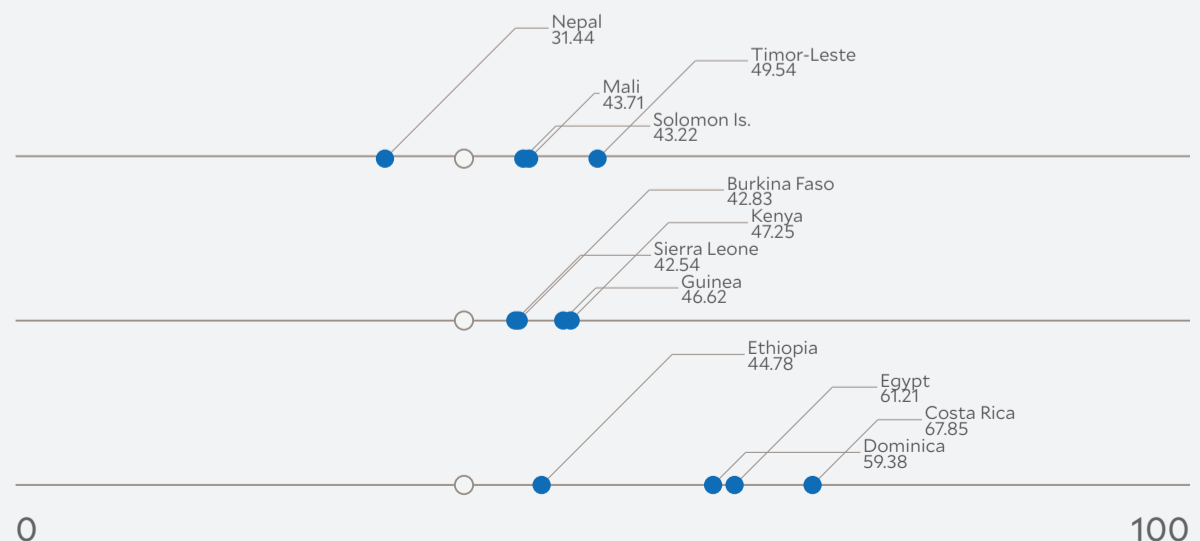

81

31.11

0 25 50 75 100

Environmental Performance Index Score

Peer Comparisons

WEALTH [GDP *per capita*]

SIMILARITY**

DEMOGRAPHICS [POP. DENSITY]

* Sustainable Development Goals Index. ** Based on k-nearest neighbors algorithm