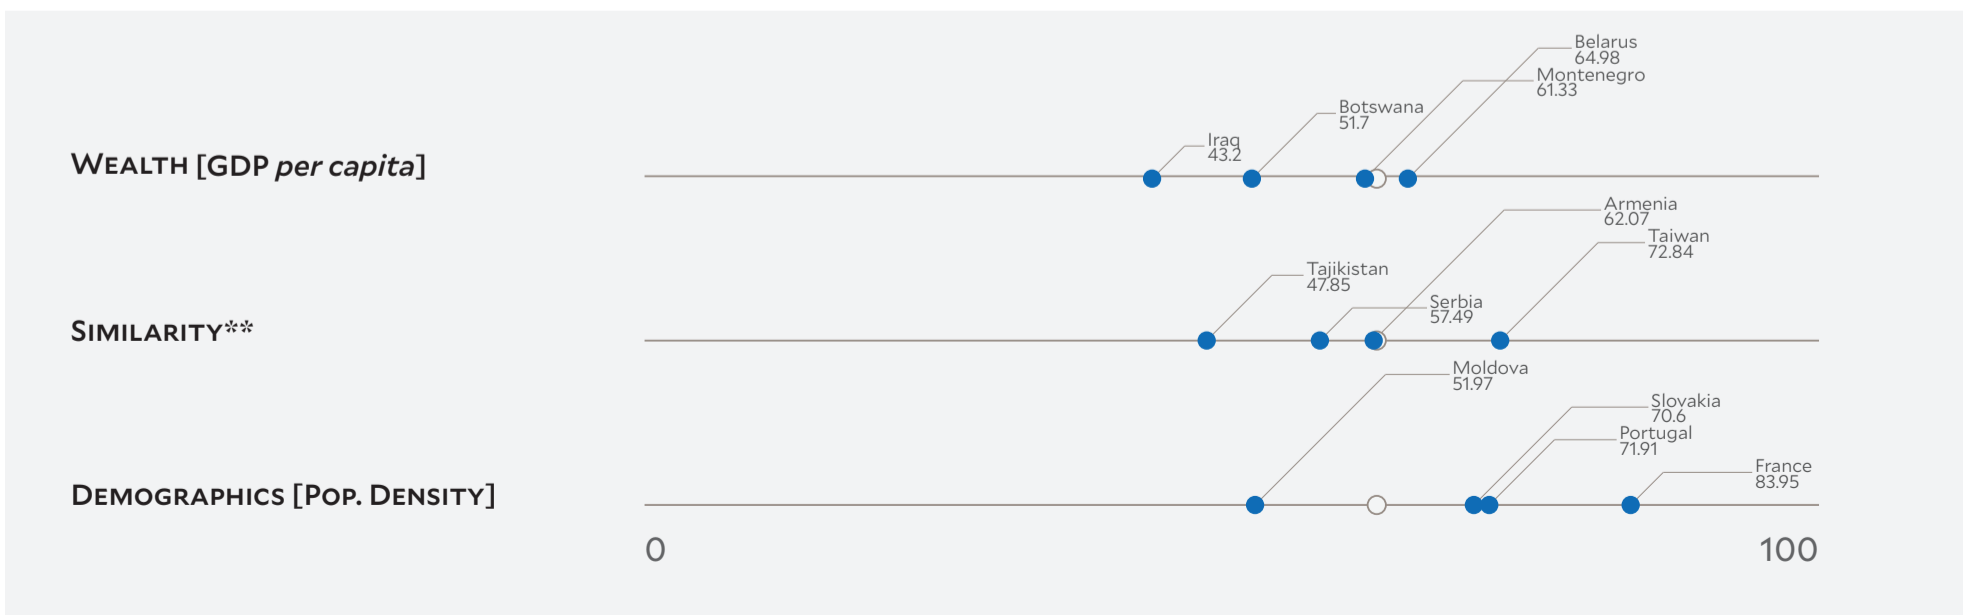

Country Profile

AZERBAIJAN

2018 EPI Country Rank (out of 180)

59

EPI Score [0=worst, 100=best]

62.33

Population (millions)	9.8
Land Area (sq. km)	82,663
GDP (PPP 2011\$ billions)	156.1
GDP <i>per capita</i>	15,994
SDG Index*	70.8

Country Scorecard

Peer Comparisons

* Sustainable Development Goal Index. ** Based on k-nearest neighbors algorithm