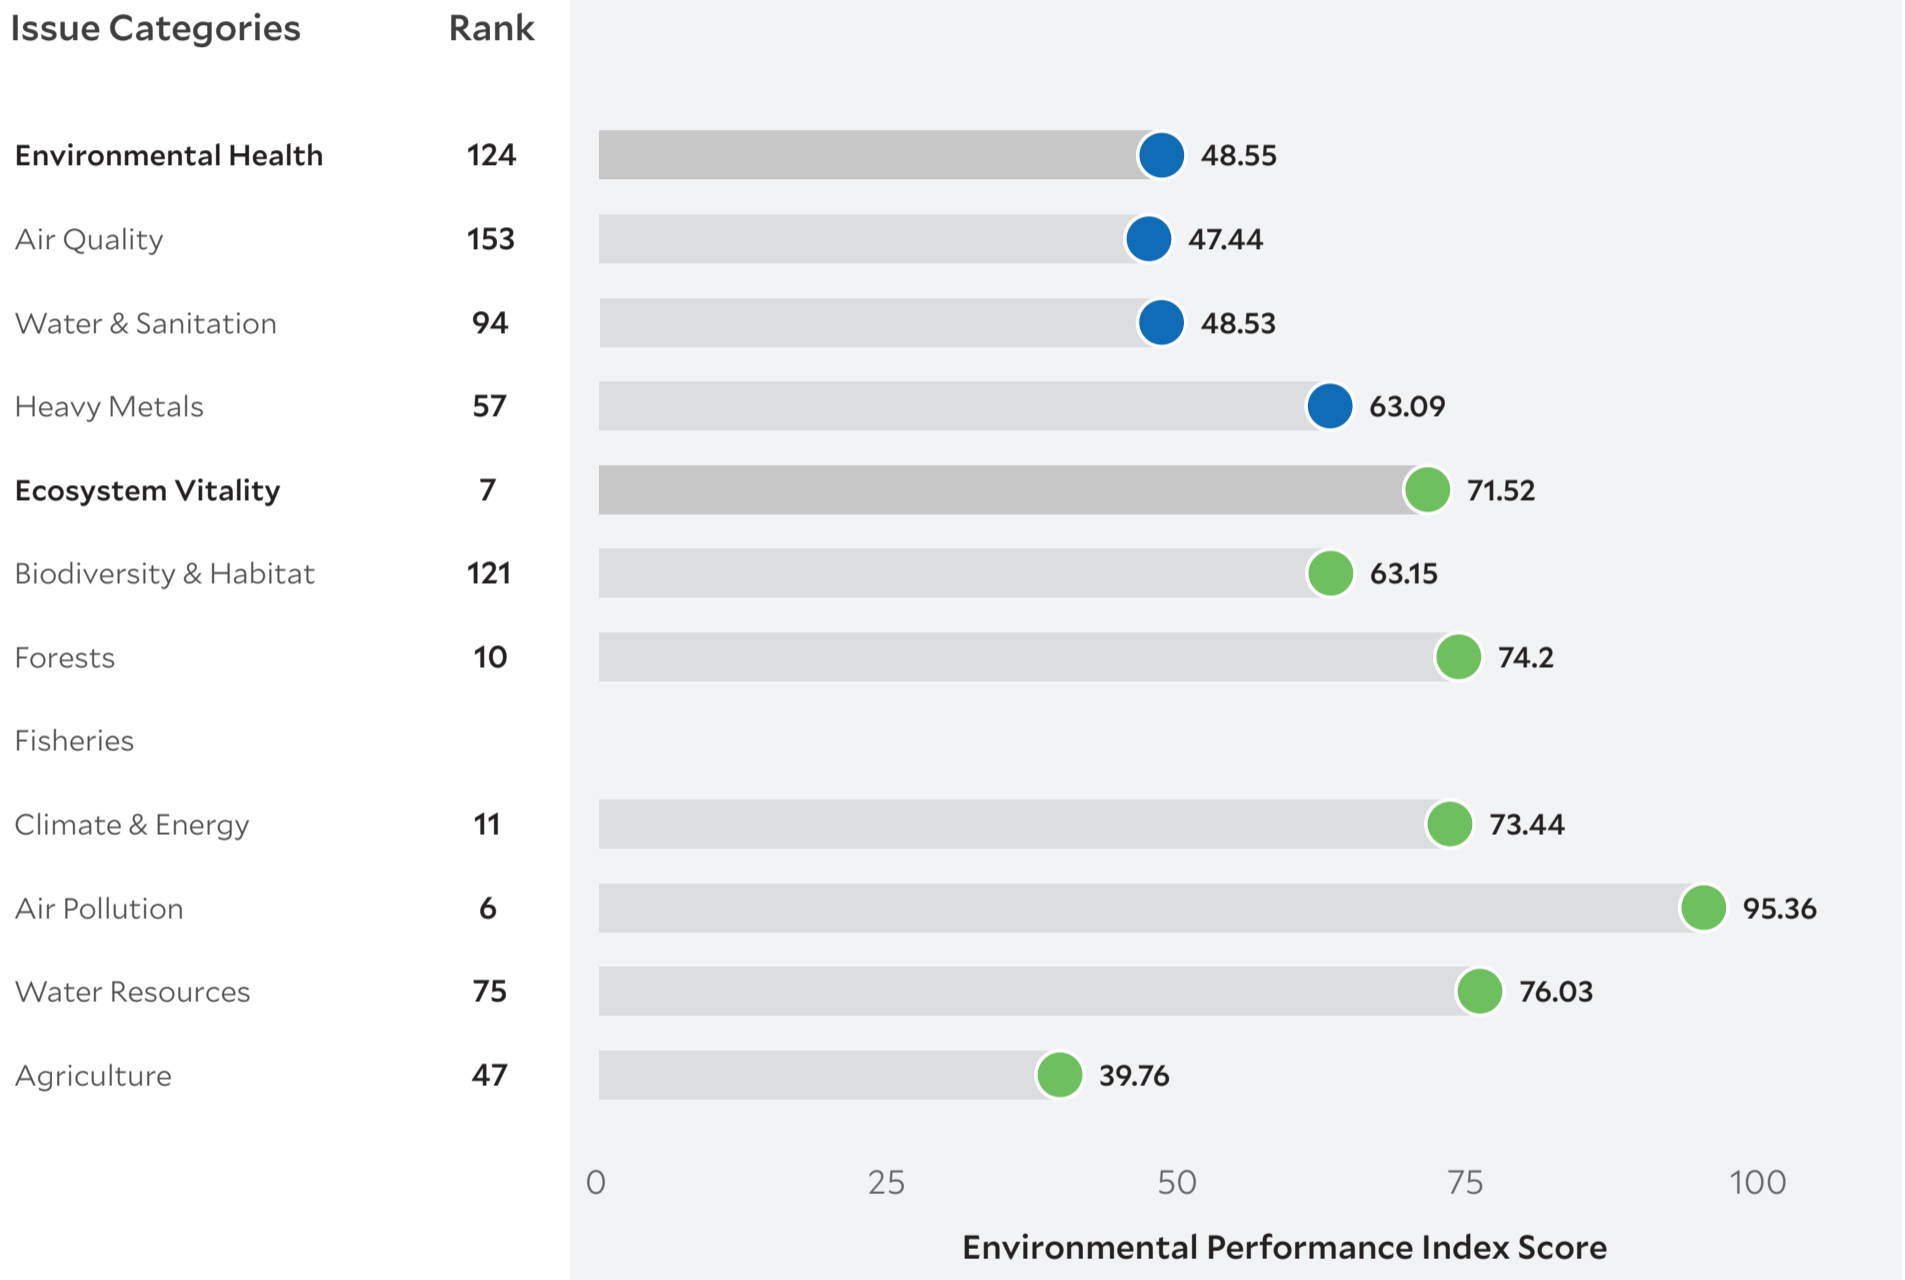

Country Profile

AZERBAIJAN

2018 EPI Country Rank (out of 180)

59

EPI Score [0=worst, 100=best]

62.33

Population (millions)	9.8
Land Area (sq. km)	82,663
GDP (PPP 2011\$ billions)	156.1
GDP <i>per capita</i>	15,994
SDG Index*	70.8

Country Scorecard

Peer Comparisons

* Sustainable Development Goal Index. ** Based on k-nearest neighbors algorithm