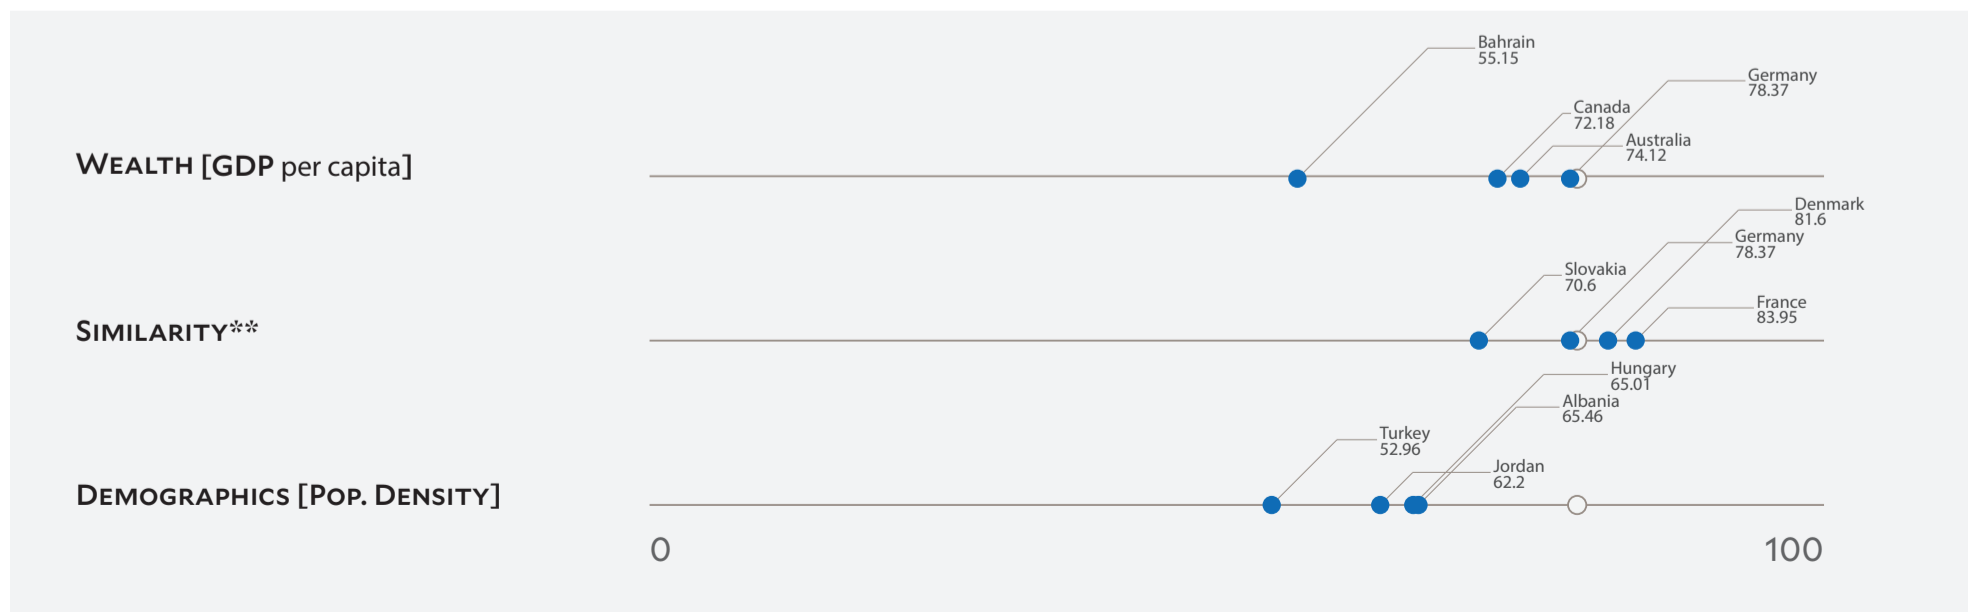

Country Profile

AUSTRIA

2018 EPI Country Rank (out of 180)

8

EPI Score [0=worst, 100=best]

78.97

Population (millions)	8.7
Land Area (sq. km)	85,523
GDP (PPP 2011\$ billions)	388.0
GDP <i>per capita</i>	44,358
SDG Index*	81.4

Country Scorecard

Peer Comparisons

* Sustainable Development Goals Index. ** Based on k-nearest neighbors algorithm