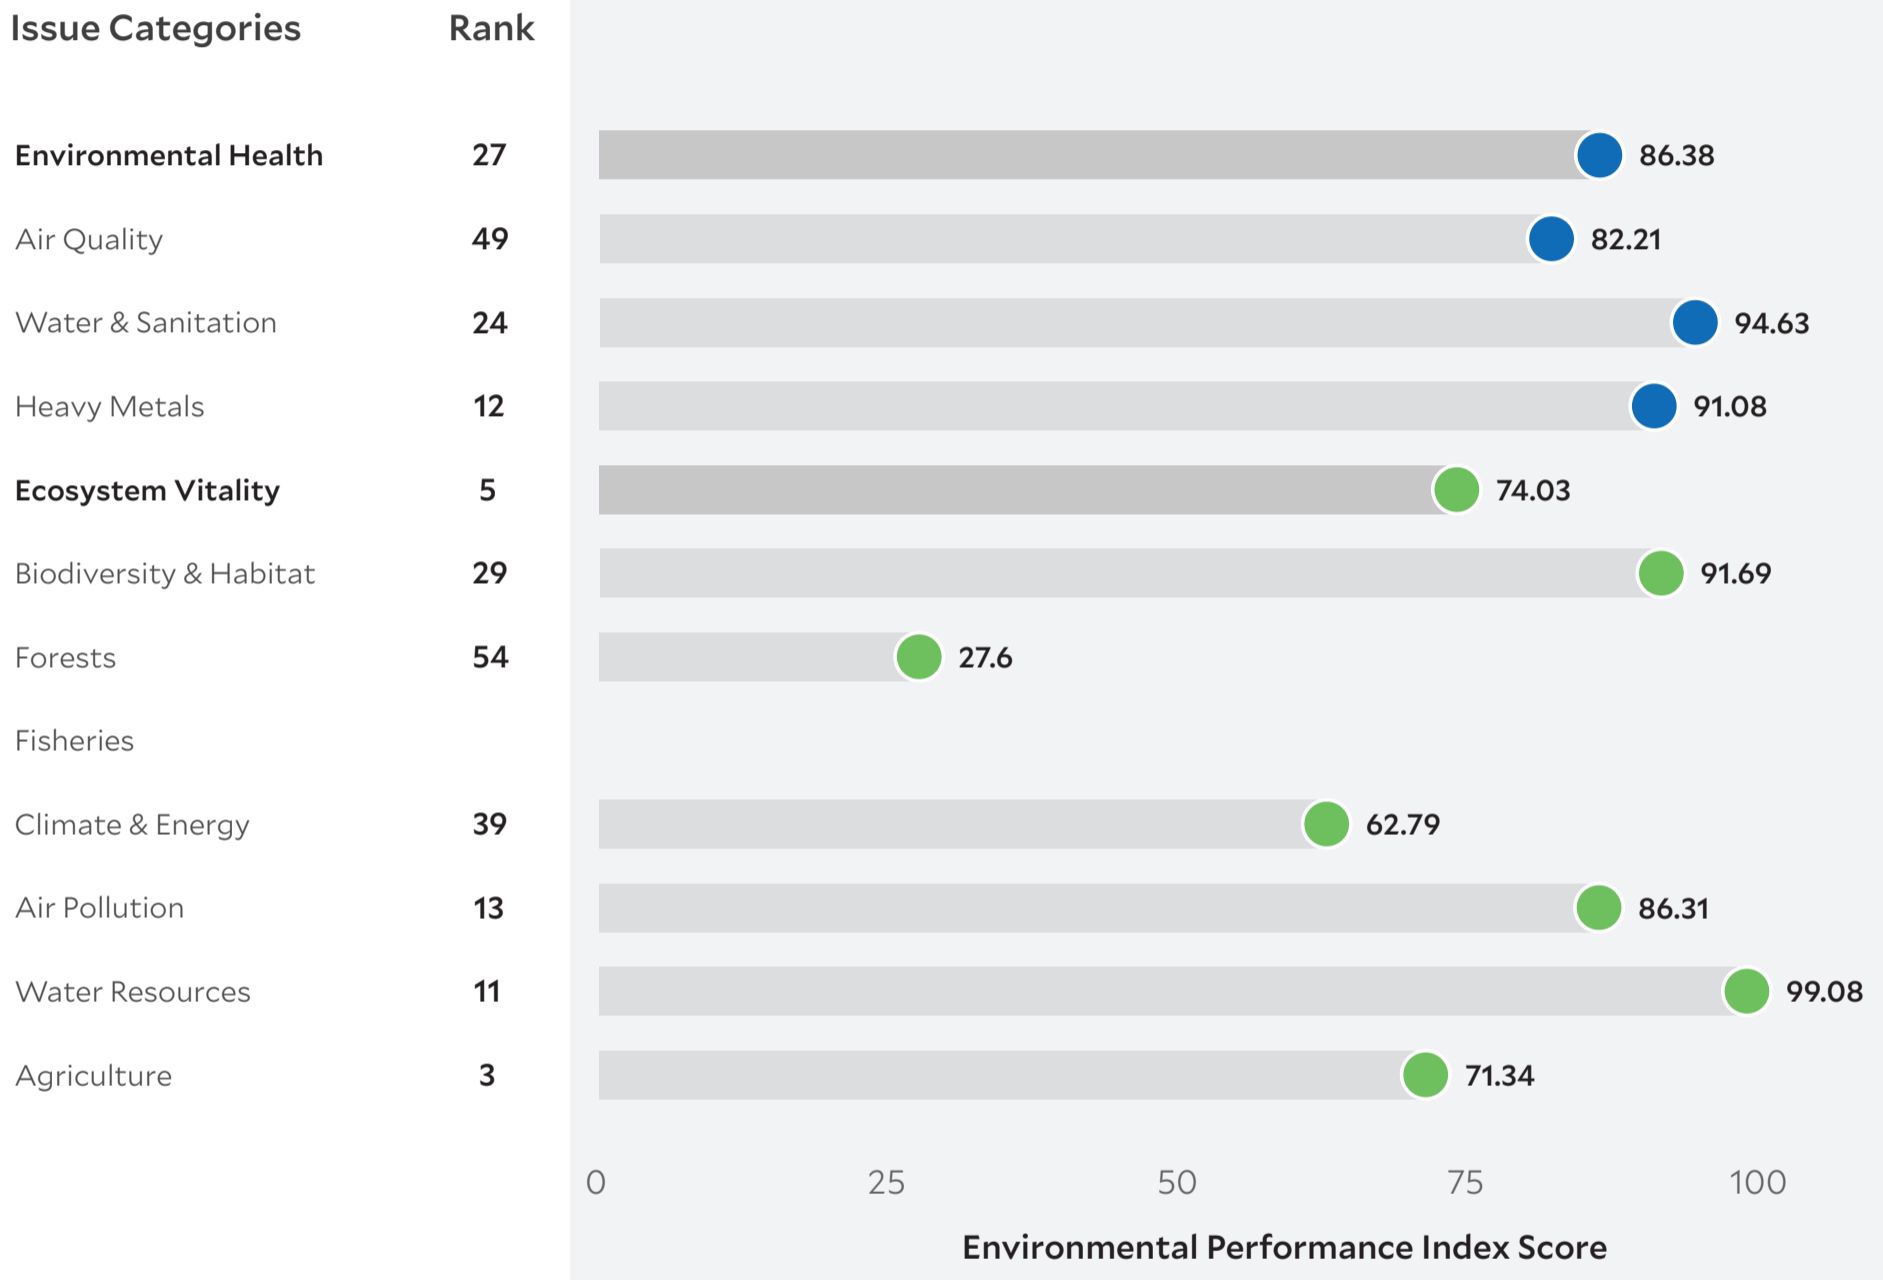

Country Profile

AUSTRIA

2018 EPI Country Rank (out of 180)

8

EPI Score [0=worst, 100=best]

78.97

Population (millions)	8.7
Land Area (sq. km)	85,523
GDP (PPP 2011\$ billions)	388.0
GDP <i>per capita</i>	44,358
SDG Index*	81.4

Country Scorecard

Peer Comparisons

* Sustainable Development Goals Index. ** Based on k-nearest neighbors algorithm