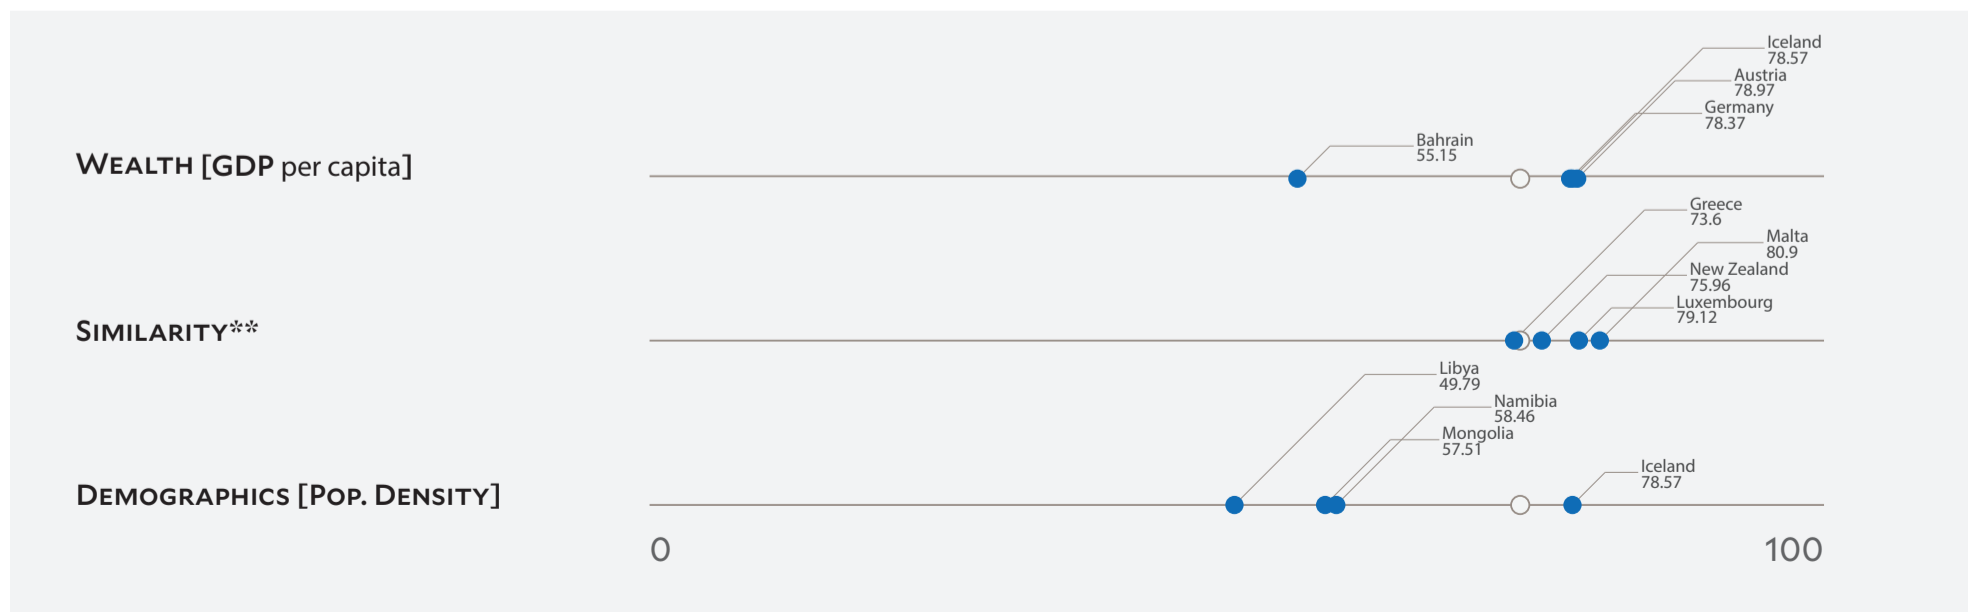

Country Profile

AUSTRALIA

2018 EPI Country Rank (out of 180)

21

EPI Score [0=worst, 100=best]

74.12

Population (millions) 24.0

Land Area (sq. km) 7,682,3000

GDP (PPP 2011\$ billions) 1,071.6

GDP *per capita* 44,414

SDG Index* 75.9

Country Scorecard

Peer Comparisons

* Sustainable Development Goal Index. ** Based on k-nearest neighbors algorithm