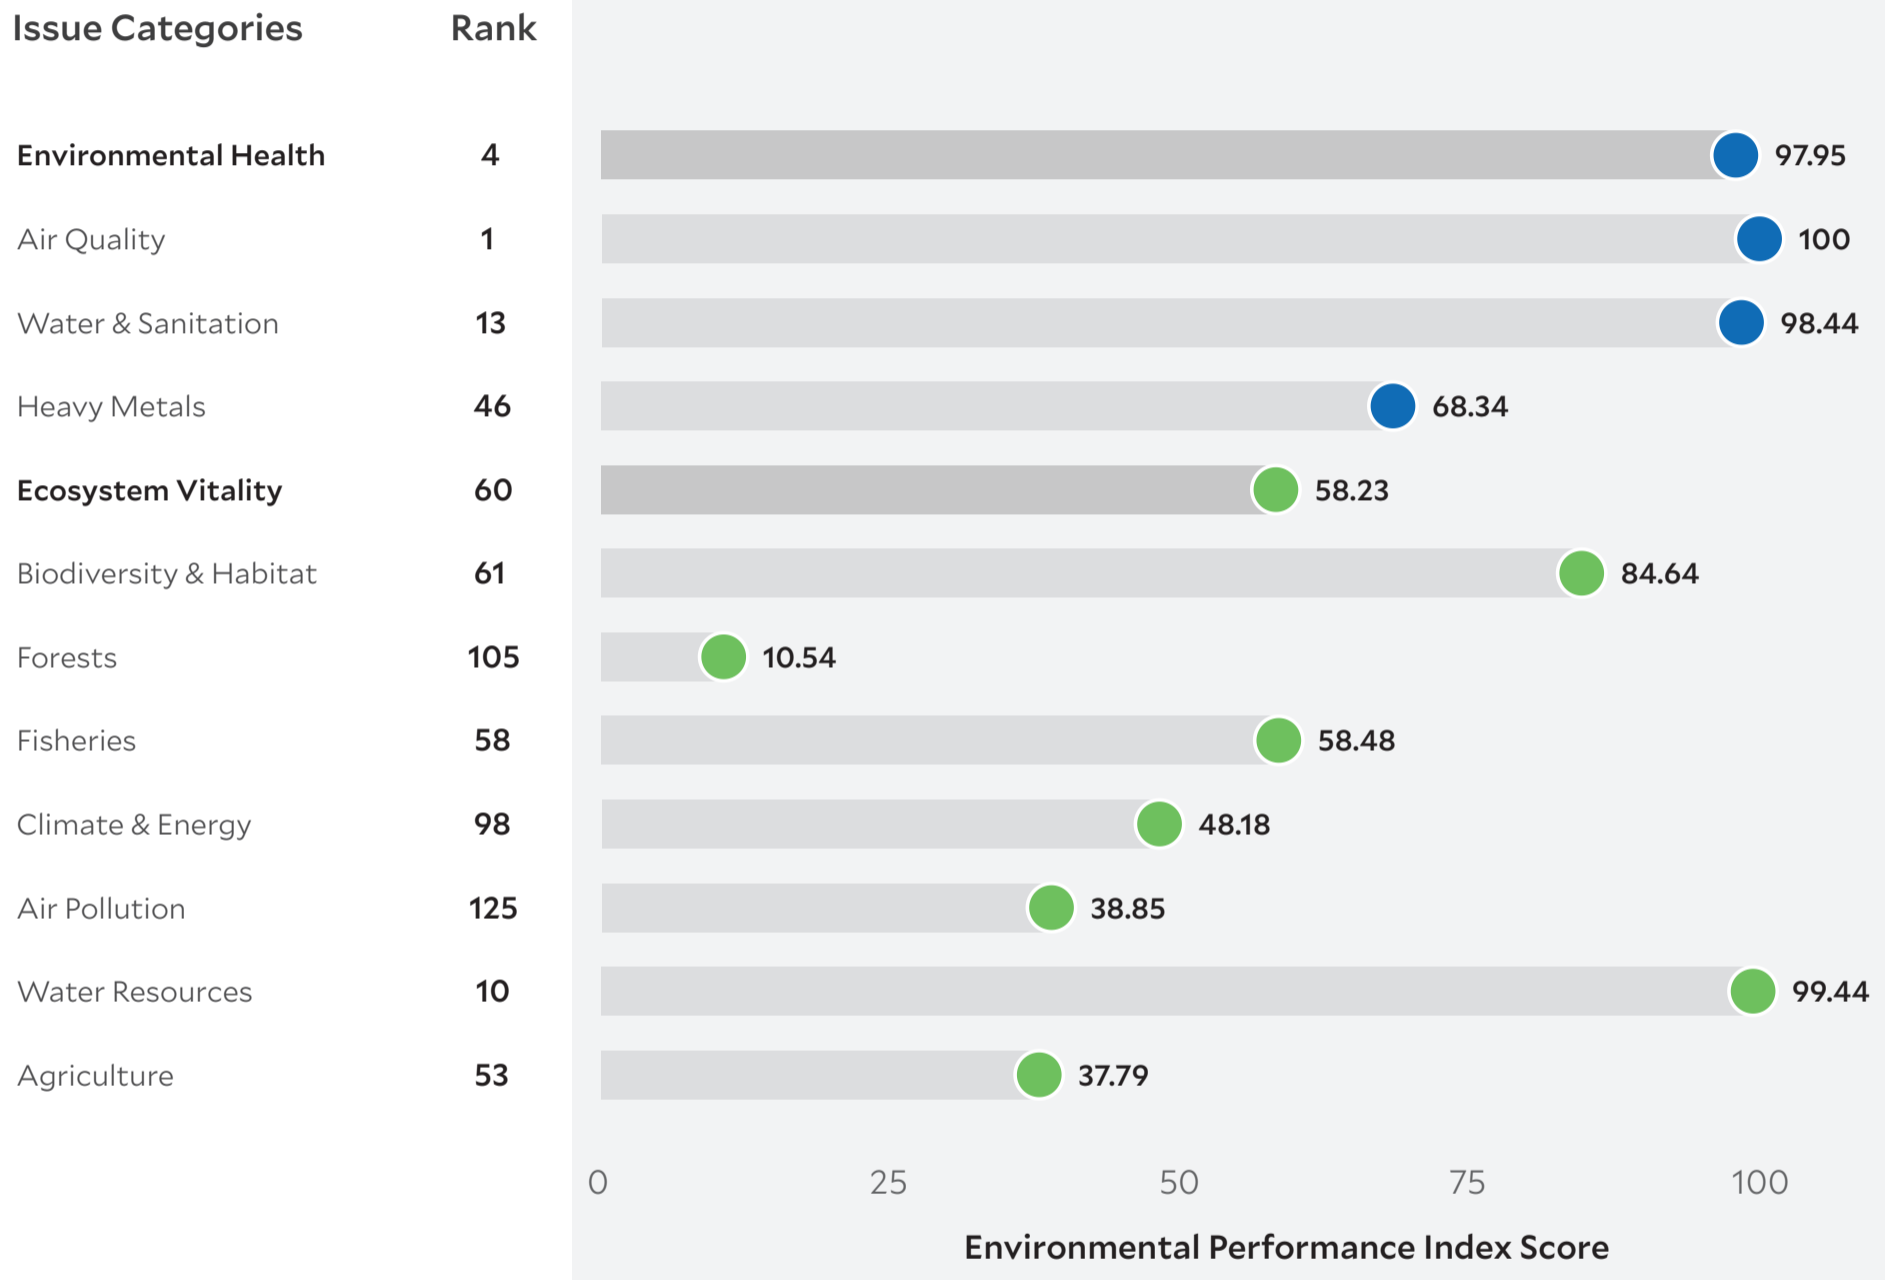

Country Profile

AUSTRALIA

2018 EPI Country Rank (out of 180)

21

EPI Score [0=worst, 100=best]

74.12

Population (millions) 24.0

Land Area (sq. km) 7,682,3000

GDP (PPP 2011\$ billions) 1,071.6

GDP *per capita* 44,414

SDG Index* 75.9

Country Scorecard

Peer Comparisons

* Sustainable Development Goal Index. ** Based on k-nearest neighbors algorithm