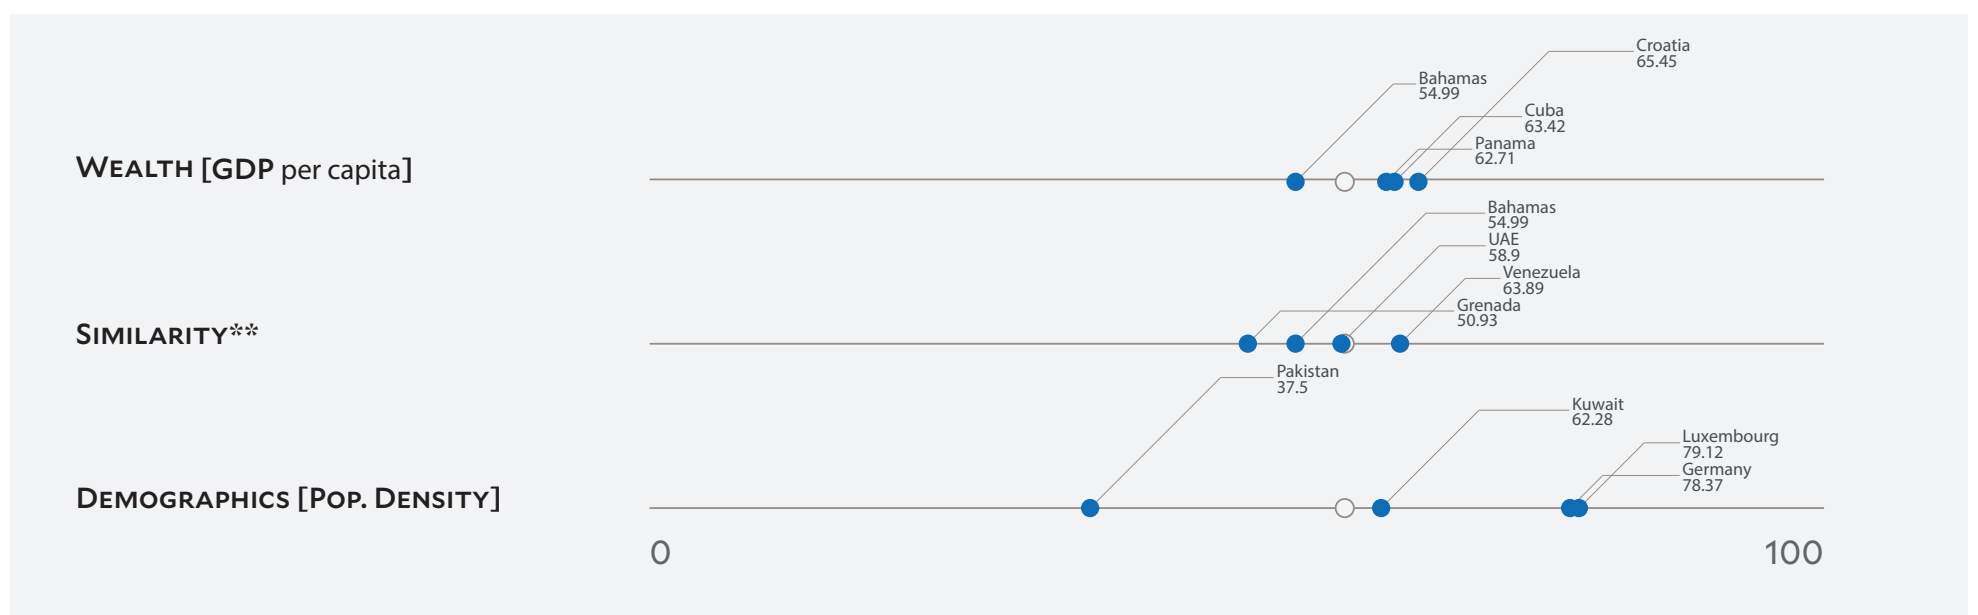

86

Heavy Metals

86

Ecosystem Vitality

118

Biodiversity & Habitat

44

Forests

Fisheries

57

Climate & Energy

179

Air Pollution

101

Water Resources

92

Agriculture

168

Peer Comparisons

* Sustainable Development Goal Index. ** Based on k-nearest neighbors algorithm