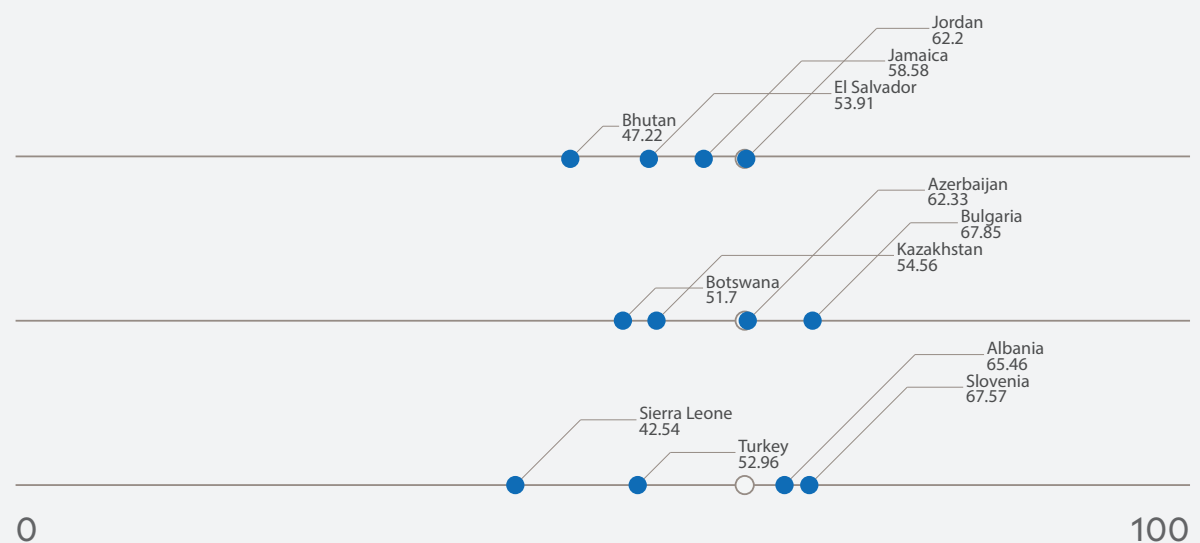

Country Profile

ARMENIA

2018 EPI Country Rank (out of 180)

63

EPI Score [0=worst, 100=best]

62.07

Population (millions)	2.9
Land Area (sq. km)	28,470
GDP (PPP 2011\$ billions)	24.0
GDP <i>per capita</i>	8,190
SDG Index*	71.7

Country Scorecard

Issue Categories

Rank

Environmental Health	109	56.85
Air Quality	142	53.55
Water & Sanitation	60	61.94
Heavy Metals	44	69.06
Ecosystem Vitality	27	65.56
Biodiversity & Habitat	79	79.57
Forests	11	73.6
Fisheries		
Climate & Energy	88	49.82
Air Pollution	42	66.93
Water Resources	55	84.51
Agriculture	68	33.19

Peer Comparisons

WEALTH [GDP per capita]

SIMILARITY**

DEMOGRAPHICS [POP. DENSITY]

* Sustainable Development Goal Index. ** Based on k-nearest neighbors algorithm