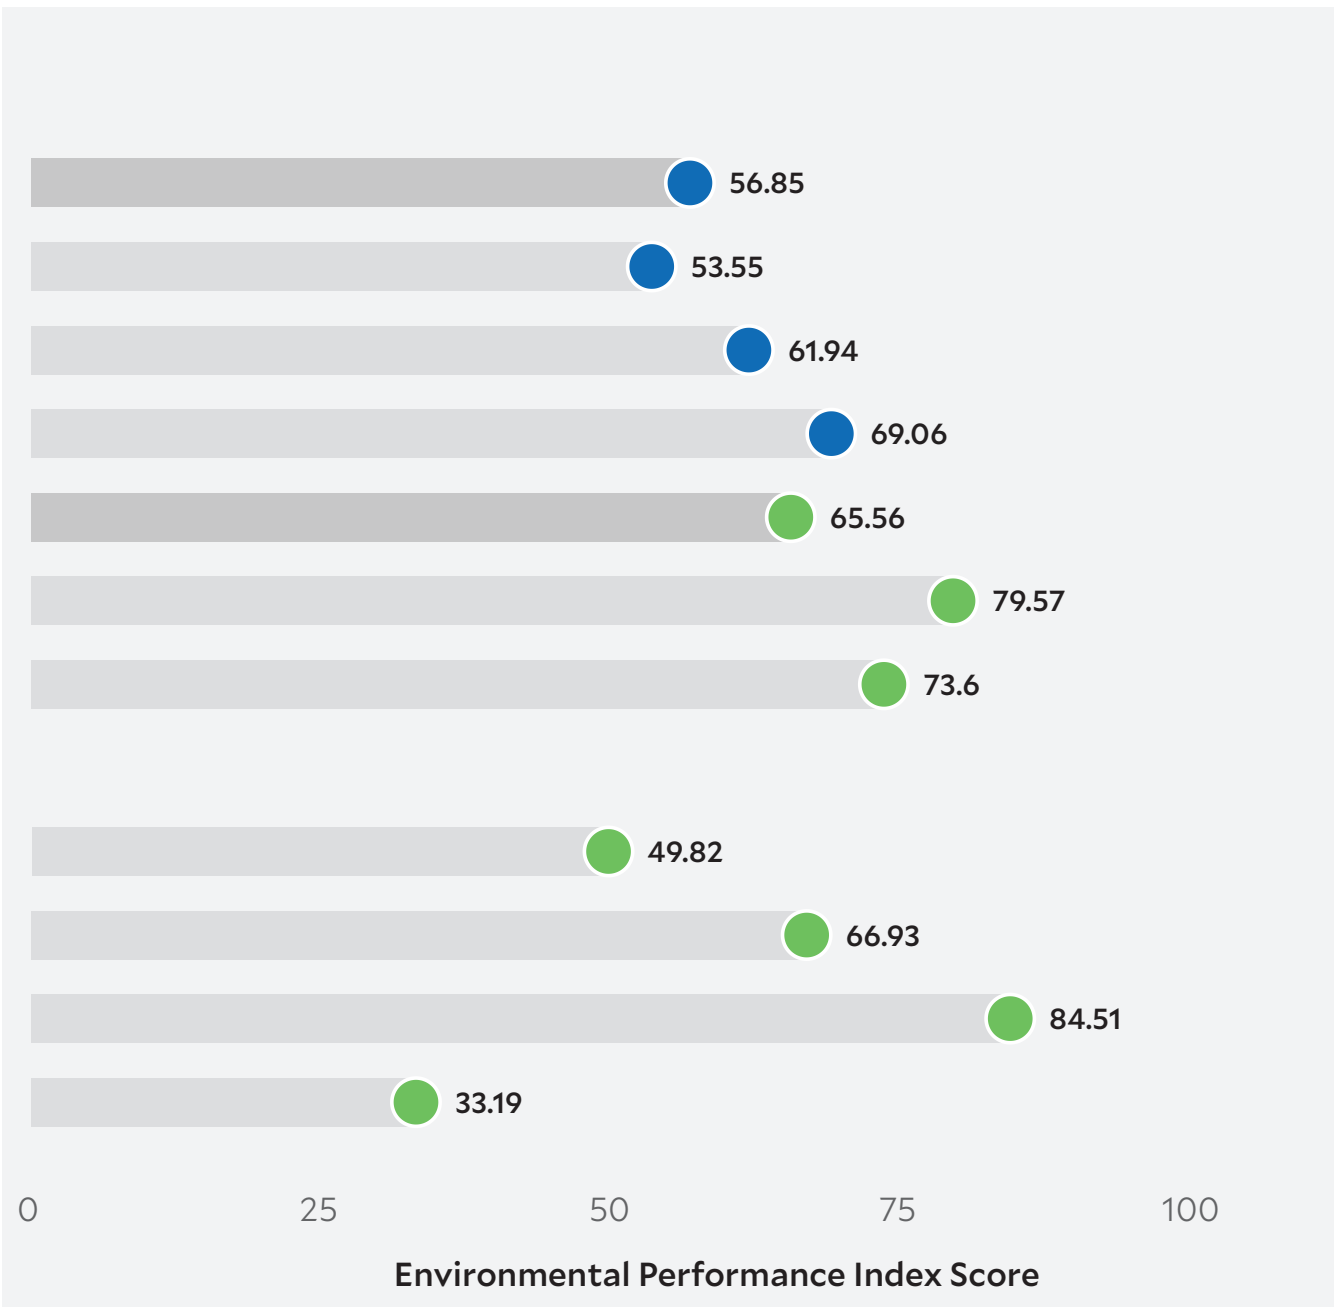

Country Profile

ARMENIA

2018 EPI Country Rank (out of 180)

63

EPI Score [0=worst, 100=best]

62.07

Population (millions)	2.9
Land Area (sq. km)	28,470
GDP (PPP 2011\$ billions)	24.0
GDP <i>per capita</i>	8,190
SDG Index*	71.7

Country Scorecard

Issue Categories

Rank

Environmental Health	109	56.85
Air Quality	142	53.55
Water & Sanitation	60	61.94
Heavy Metals	44	69.06
Ecosystem Vitality	27	65.56
Biodiversity & Habitat	79	79.57
Forests	11	73.6
Fisheries		
Climate & Energy	88	49.82
Air Pollution	42	66.93
Water Resources	55	84.51
Agriculture	68	33.19

Peer Comparisons

WEALTH [GDP per capita]

SIMILARITY**

DEMOGRAPHICS [POP. DENSITY]

* Sustainable Development Goal Index. ** Based on k-nearest neighbors algorithm