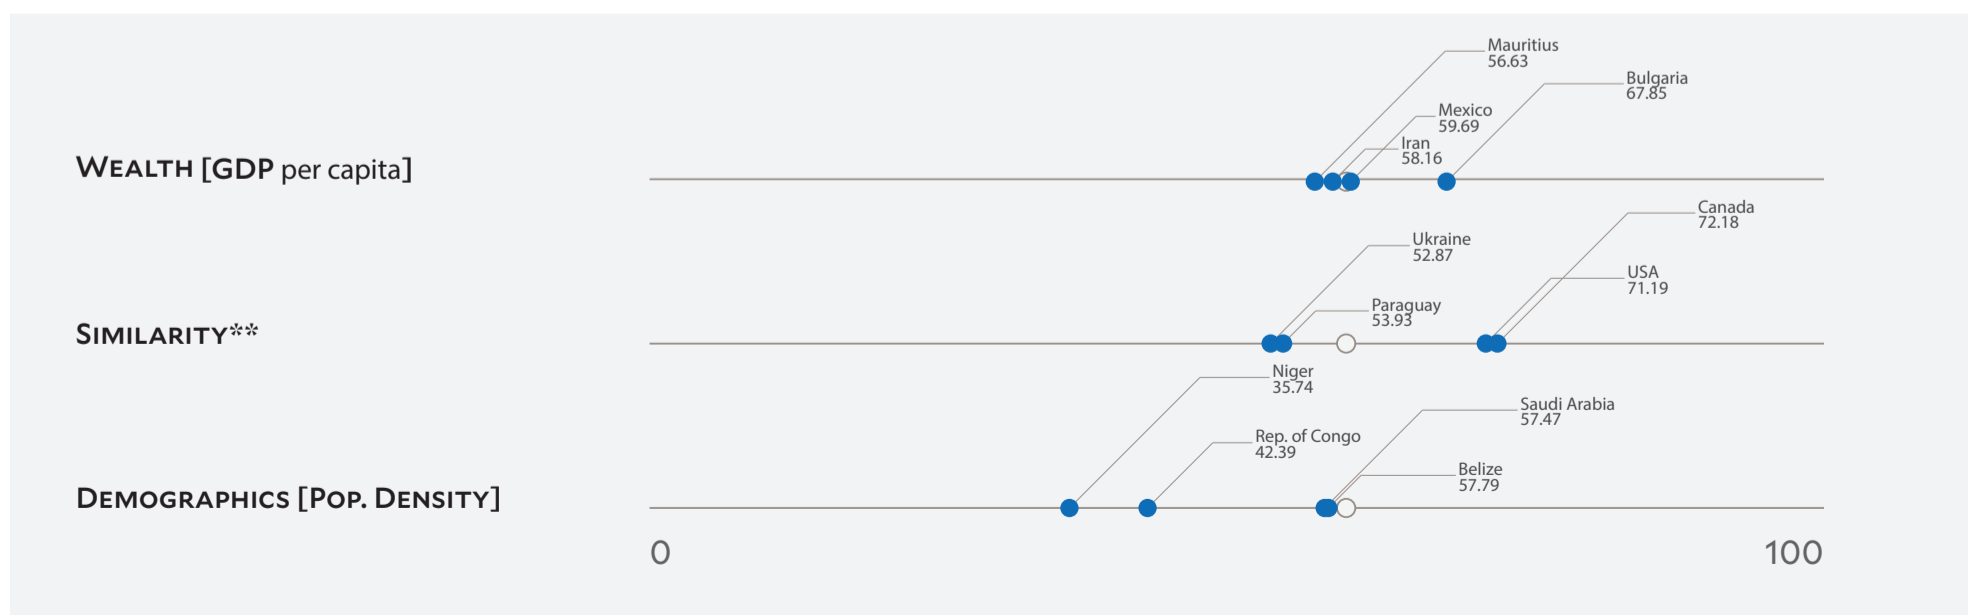

Peer Comparisons

* Sustainable Development Goal Index. ** Based on k-nearest neighbors algorithm