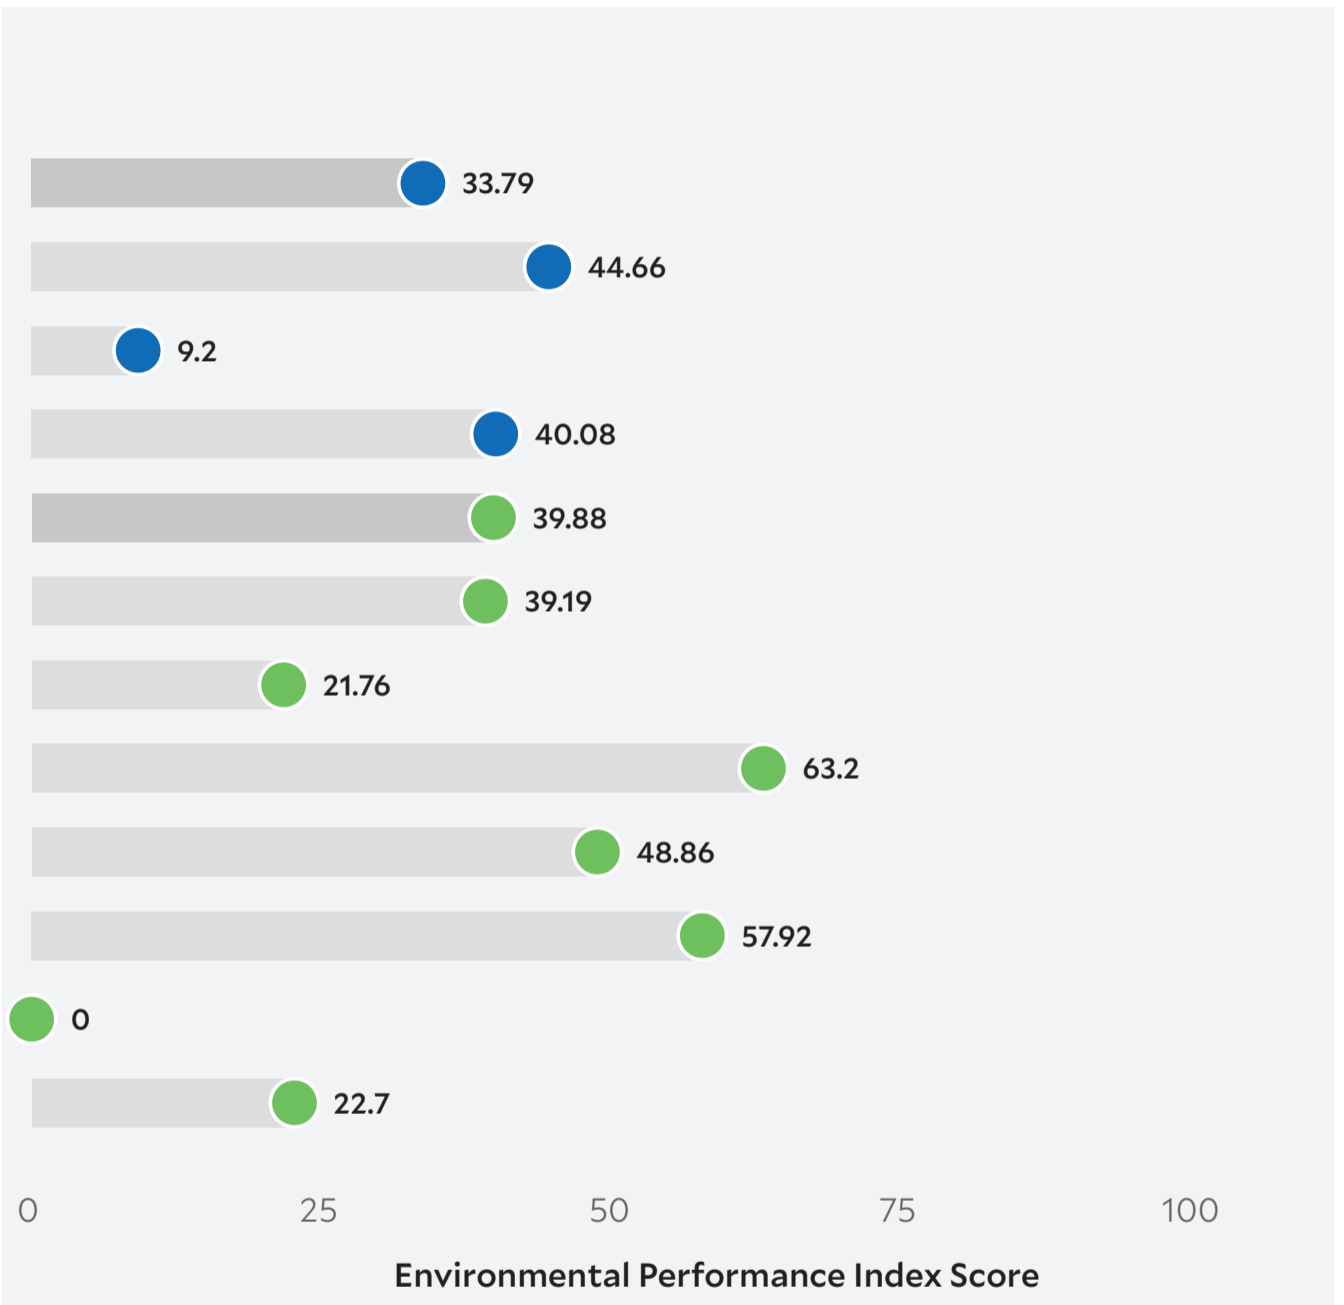

48.86

Air Pollution

58

57.92

Water Resources

143

0

Agriculture

121

22.7

Peer Comparisons

* Sustainable Development Goal Index. ** Based on k-nearest neighbors algorithm