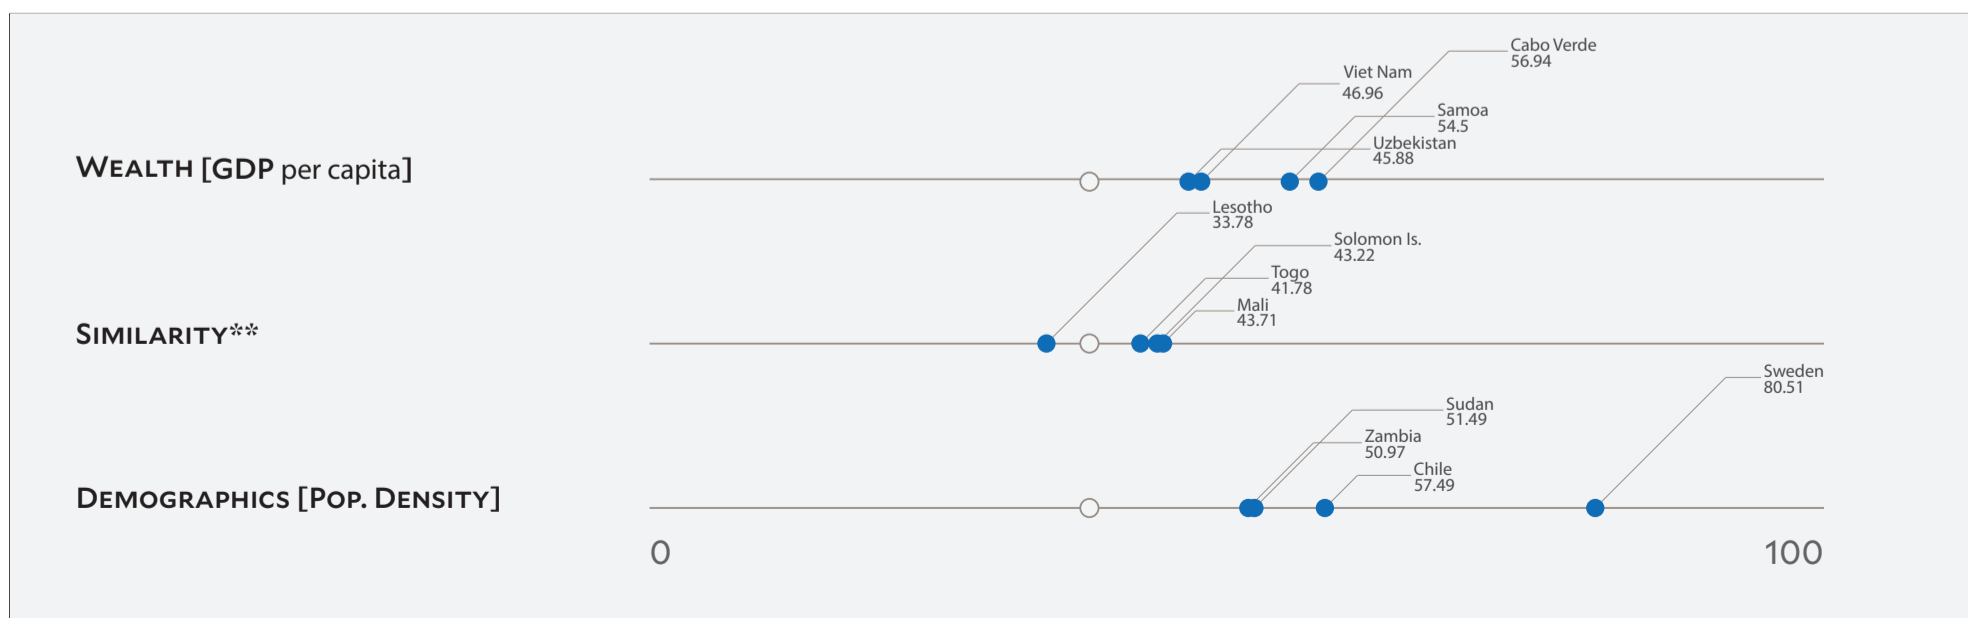

48.86

Air Pollution

58

57.92

Water Resources

143

0

Agriculture

121

22.7

Peer Comparisons

* Sustainable Development Goal Index. ** Based on k-nearest neighbors algorithm